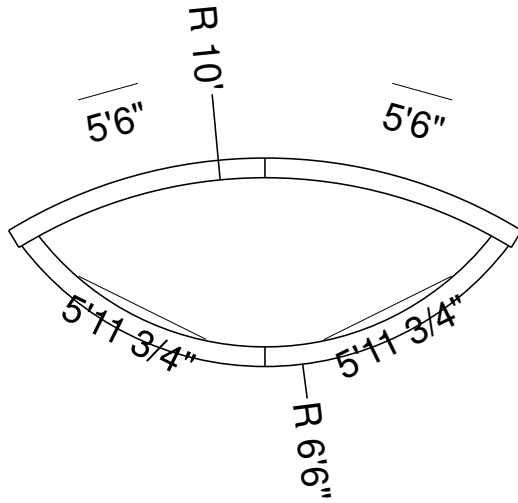

9R 20" Wedding Cake Panel Bench  
Dwg No.: RPBPF037-2

Side View

Royal Palm Pools, Inc.  
Monroe, NC

10R 36 In. Wedding Panel Bench  
Dwg No.: RPBPF032-1

Side View

Royal Palm Pools, Inc.  
Monroe, NC

10R 4 Ft Wedding Panel Bench Detail  
Dwg No.: RPBPF083-1