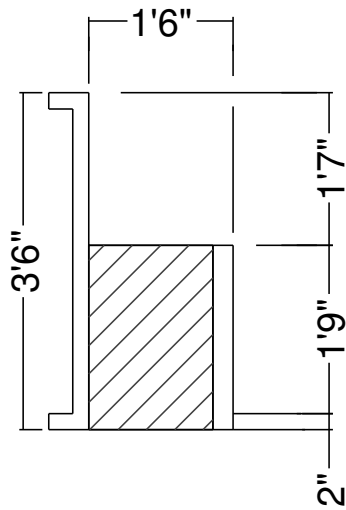

Side View

Royal Palm Pools, Inc.  
 Monroe, NC

8R 24 In Curved Panel Bench  
 Dwg No.: RPBPF040-1

Royal Palm Pools, Inc.  
 Monroe, NC

86R 18 In Curved Panel Bench  
 Dwg No.: RPBPF064-1

Side View

Royal Palm Pools, Inc.  
 Monroe, NC