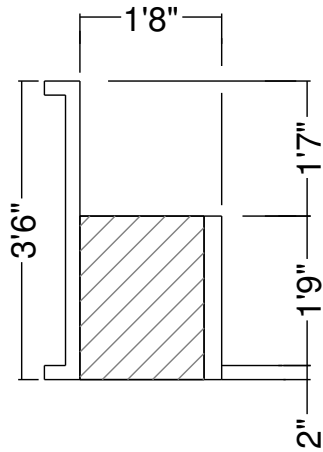

76R 20" Panel Bench  
 Dwg No.: RPBPF026-1

Side View

Royal Palm Pools, Inc.  
Monroe, NC

8R 16 In Panel Bench  
Dwg No.: RPBPF030-1

Side View

Royal Palm Pools, Inc.  
 Monroe, NC

8R 20" Panel Bench  
 Dwg No.: RPBPF011-1