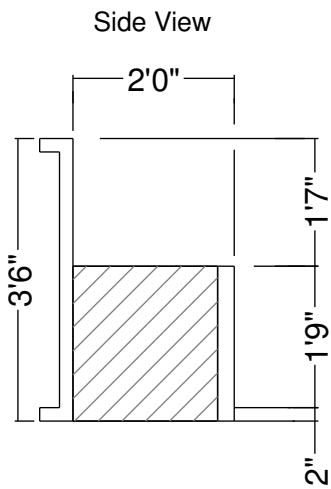

Side View

Royal Palm Pools, Inc.  
 Monroe, NC

2R 10 Ft Panel Bench-24  
 Dwg No.: RPBPF054-1

Side View

Royal Palm Pools, Inc.  
Monroe, NC

2R 10 Ft Panel Bench-24  
Dwg No.: RPBPF054-2

Royal Palm Pools, Inc.  
Monroe, NC

2R 10 Ft Panel Bench-24 Detail  
Dwg No.: RPBPF054-3

Side View

Royal Palm Pools, Inc.  
 Monroe, NC

2R 10 Ft Panel Form Cuddle Cove-20  
 RPBPF002-1

Side View

Royal Palm Pools, Inc.  
Monroe, NC

2R 20 In Panel Bench  
Dwg No.: RPBPf003-1

Royal Palm Pools, Inc.  
 Monroe, NC

2R 21 Ft Panel Bench-24  
 Dwg No.: RPBPF103-1

Side View - Bench

Royal Palm Pools, Inc.  
 Monroe, NC

4R 16 Ft Panel Bench Detail  
 Dwg No.: RPBPF092-1

Side View

Royal Palm Pools, Inc.  
 Monroe, NC