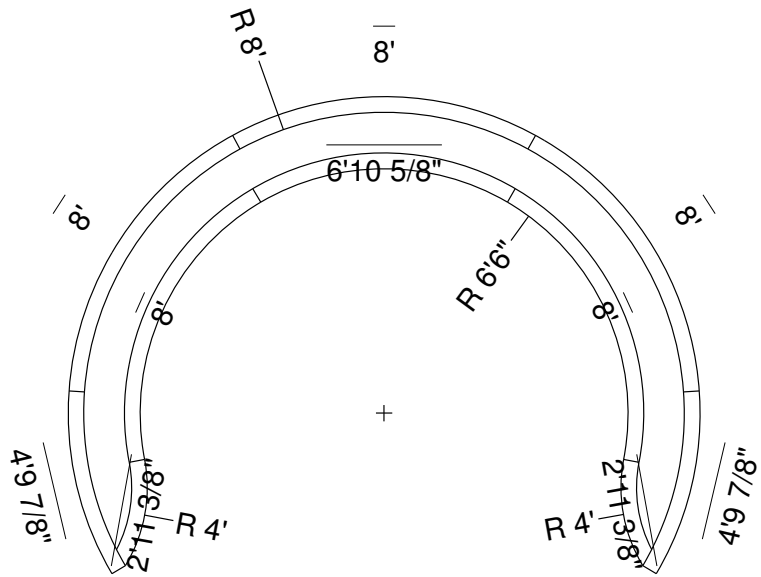

Royal Palm Pools, Inc.
Monroe, NC

8R 18 In Curved Panel Bench Detail
Dwg No.: RPBPF001-6