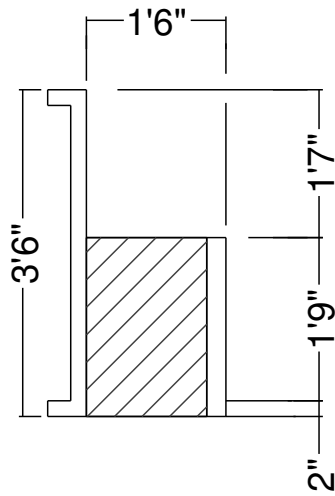

Side View

Royal Palm Pools, Inc.
Monroe, NC

8R 18" Curved Panel Bench
w/ 3/8" Liner Track
Dwg No.: RPBPF001-4