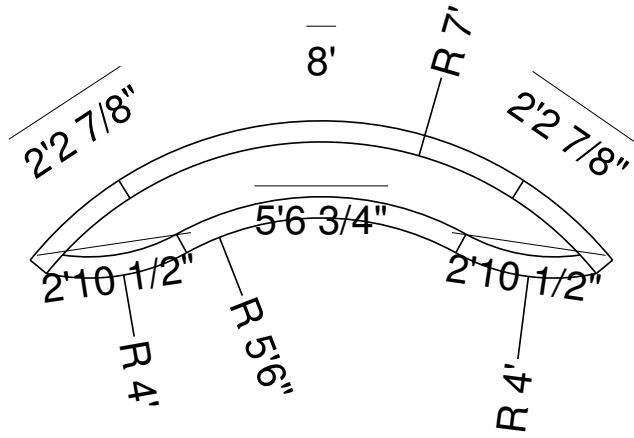

Royal Palm Pools, Inc.  
 Monroe, NC

6R 18 In Curved Panel Bench Detail  
 Dwg No.: RPBPF077-1

Side View

Royal Palm Pools, Inc.  
 Monroe, NC

7R 18" Curved Panel Bench  
 Dwg No.: RPBPF039-1

Side View

Royal Palm Pools, Inc.  
Monroe, NC