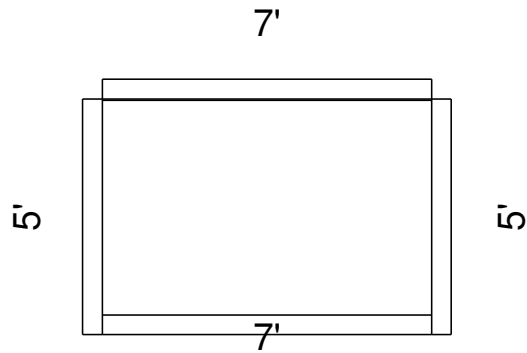

5 Ft. 20 In. Panel Bench  
 Dwg No.: RPBPF006-1

Side View

Royal Palm Pools, Inc.  
 Monroe, NC

6 Ft 18 In Panel Bench Detail  
 Dwg No.: RPBPF094-1

Side View

Royal Palm Pools, Inc.  
Monroe, NC

6 Ft x 4 Ft Panel Bench  
Dwg No.: RPBPF058-1