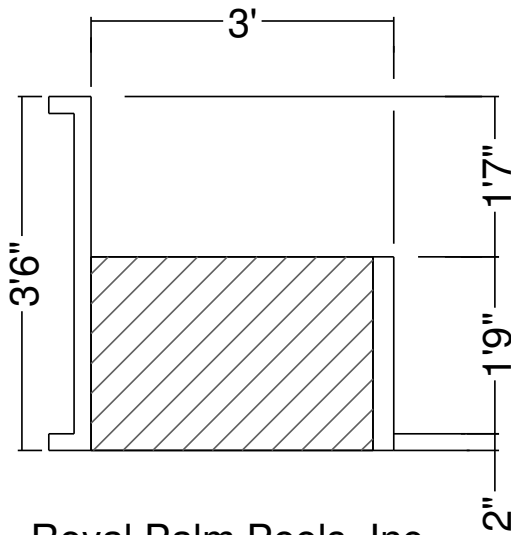

Side View

Royal Palm Pools, Inc.
Monroe, NC

8RR 36 In Wedding Panel Bench
Dwg No.: RPBPF033-1