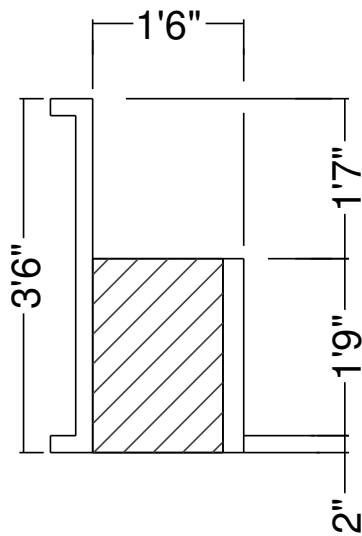

Side View

Royal Palm Pools, Inc.
Monroe, NC

9R 18" Curved Panel Bench
Dwg No.: RPBPF038-2