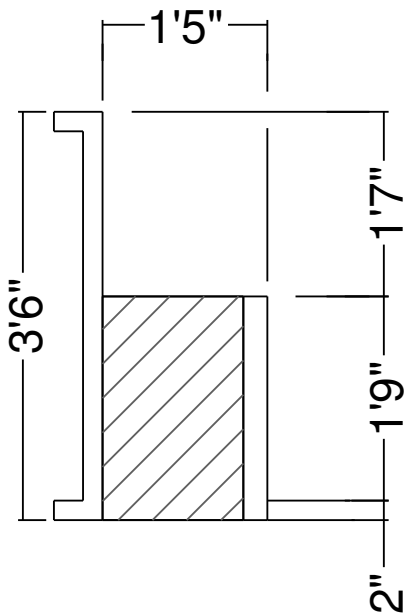

Grecian Panel Bench Detail  
Dwg No.: RPBPF080-2

Side View

Royal Palm Pools, Inc.  
Monroe, NC

4R 15 In. Panel Bench  
Dwg No.: RPBP090-1

Side View

Royal Palm Pools, Inc.  
Monroe, NC

4R 17 In. Panel Bench  
Dwg No.: RPBPF004-1