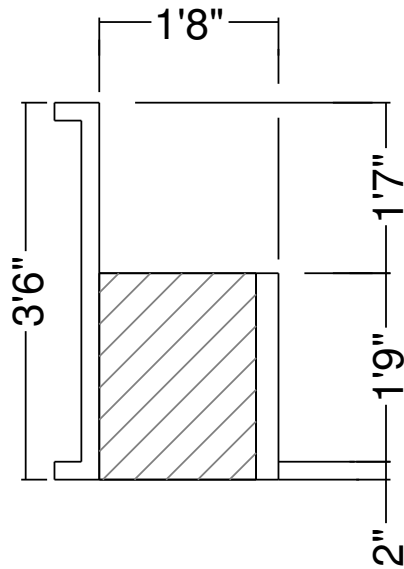

Side View

Royal Palm Pools, Inc.  
 Monroe, NC

4R 20 In. Panel Bench  
 Dwg No.: RPBPF005-1

Side View

Royal Palm Pools, Inc.  
Monroe, NC

4R 20 In Panel Bench  
Dwg No.: RPBPF005-2

Side View - Bench

Royal Palm Pools, Inc.  
 Monroe, NC