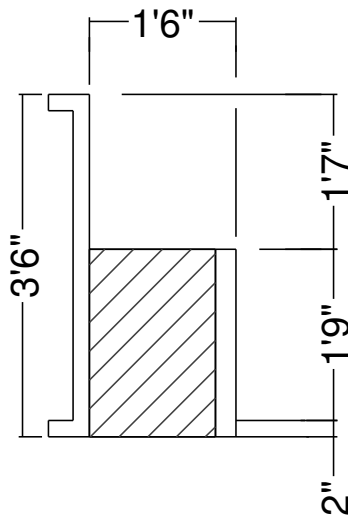

Side View

Royal Palm Pools, Inc.  
 Monroe, NC

9R 18" Curved Panel Bench  
 Dwg No.: RPBPF038-4

Side View

Royal Palm Pools, Inc.  
 Monroe, NC

10R 18 In Curved Panel Bench  
 Dwg No.: RPBPF022-1

Side View

Royal Palm Pools, Inc.  
 Monroe, NC