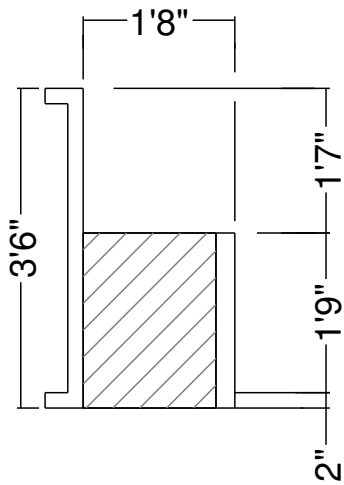

Side View

Royal Palm Pools, Inc.  
 Monroe, NC

2R 10 Ft Panel Bench-24  
 Dwg No.: RPBPF054-1

Side View

Royal Palm Pools, Inc.  
Monroe, NC

2R 10 Ft Panel Bench-24  
Dwg No.: RPBPF054-2

Royal Palm Pools, Inc.  
Monroe, NC

2R 10 Ft Panel Bench-24 Detail  
Dwg No.: RPBPF054-3

Side View

Royal Palm Pools, Inc.  
 Monroe, NC

2R 10 Ft Panel Form Cuddle Cove-20  
 RPBPF002-1

Side View

Royal Palm Pools, Inc.  
Monroe, NC

2R 20 In Panel Bench  
Dwg No.: RPBPf003-1

Royal Palm Pools, Inc.  
 Monroe, NC

2R 21 Ft Panel Bench-24  
 Dwg No.: RPBPF103-1

Side View - Bench

Royal Palm Pools, Inc.  
 Monroe, NC

4R 16 Ft Panel Bench Detail  
 Dwg No.: RPBPF092-1

Side View

Royal Palm Pools, Inc.  
 Monroe, NC