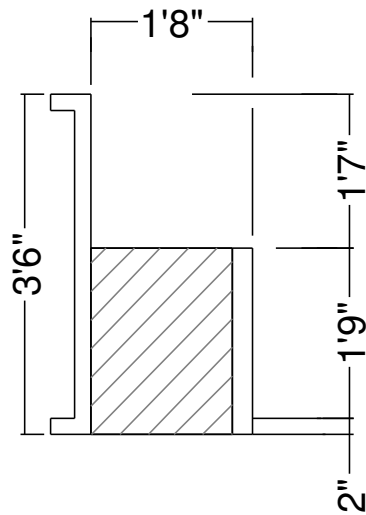

Royal Palm Pools, Inc.
Monroe, NC

4R 20 In Panel Bench
Dwg No.: RPBPF005-4