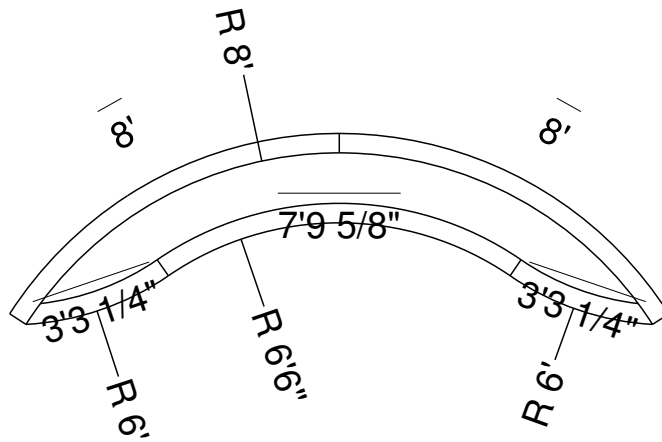

Royal Palm Pools, Inc.
Monroe, NC

8R 18" Curved Panel Bench
w/ 3/8" Liner Track
Dwg No.: RPBPF001-4