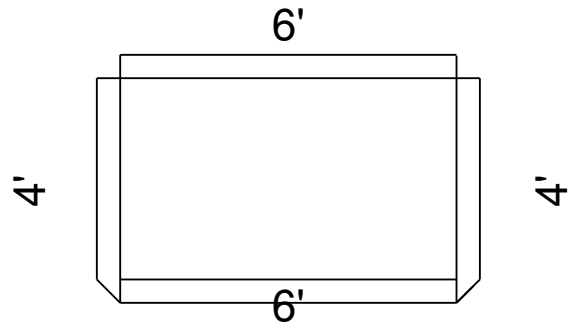

5 Ft. 20 In. Panel Bench  
 Dwg No.: RPBPF006-1

Side View

Royal Palm Pools, Inc.  
 Monroe, NC

6 Ft 18 In Panel Bench Detail  
 Dwg No.: RPBPF094-1

Side View

Royal Palm Pools, Inc.  
Monroe, NC

6 Ft x 4 Ft Panel Bench  
Dwg No.: RPBPF058-1