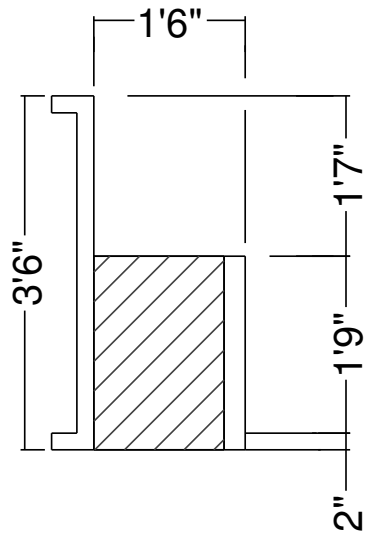

Side View

Royal Palm Pools, Inc.  
Monroe, NC

8RR 36 In Wedding Panel Bench  
Dwg No.: RPBPF033-1

Side View

Royal Palm Pools, Inc.  
Monroe, NC

4R 24 In Curved Panel Bench Detail  
Dwg No.: RPBPF119-1

Side View

Royal Palm Pools, Inc.  
 Monroe, NC

6R 18 In Curved Panel Bench Detail  
 Dwg No.: RPBPF077-1

Side View

Royal Palm Pools, Inc.  
 Monroe, NC

7R 18" Curved Panel Bench  
 Dwg No.: RPBPF039-1

Side View

Royal Palm Pools, Inc.  
Monroe, NC