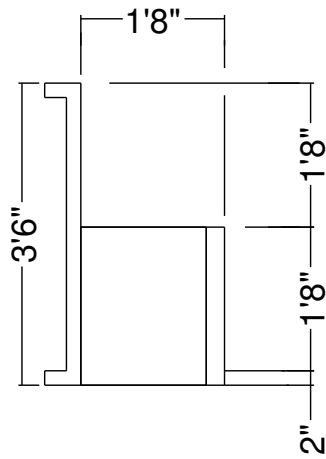

Side View

Royal Palm Pools, Inc.  
 Monroe, NC

2R 10 Ft Panel Bench-24  
 Dwg No.: RPBPF054-1

Side View

Royal Palm Pools, Inc.  
Monroe, NC

2R 10 Ft Panel Bench-24  
Dwg No.: RPBPF054-2

Royal Palm Pools, Inc.  
Monroe, NC

2R 10 Ft Panel Bench-24 Detail  
Dwg No.: RPBPF054-3

Side View

Royal Palm Pools, Inc.  
 Monroe, NC

2R 10 Ft Panel Form Cuddle Cove-20  
 RPBPF002-1

Side View

Royal Palm Pools, Inc.  
Monroe, NC

2R 20 In Panel Bench  
Dwg No.: RPBPf003-1

Royal Palm Pools, Inc.  
 Monroe, NC

2R 21 Ft Panel Bench-24  
 Dwg No.: RPBPF103-1

Side View - Bench

Royal Palm Pools, Inc.  
 Monroe, NC

4R 16 Ft Panel Bench Detail  
 Dwg No.: RPBPF092-1

Side View

Royal Palm Pools, Inc.  
 Monroe, NC