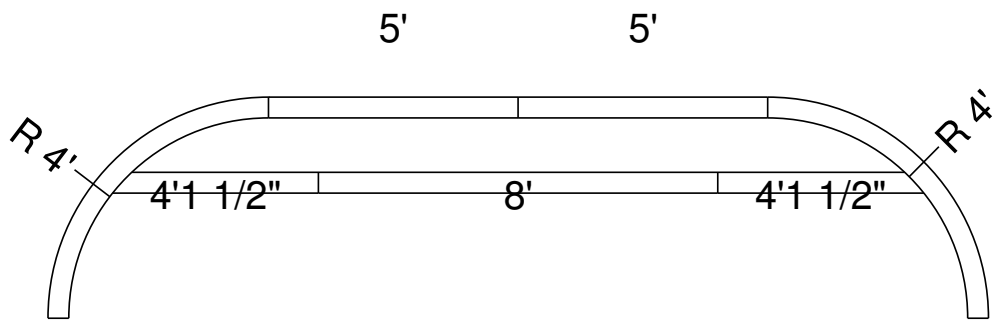

4R 16 Ft Panel Bench Detail  
 Dwg No.: RPBPF092-2

Side View - Bench

Royal Palm Pools, Inc.  
 Monroe, NC

4R 18 Ft Panel Bench Detail  
 Dwg No.: RPBPF068-1

Side View

Royal Palm Pools, Inc.  
 Monroe, NC

4R 18 Ft Panel Bench Detail  
 Dwg No.: RPBPF068-2