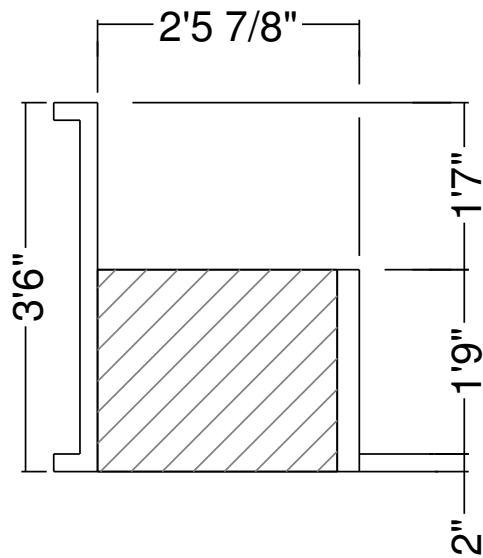

Royal Palm Pools, Inc.  
Monroe, NC

6R 20" Panel Bench  
Dwg No.: RPBPF007-1

Side View

Royal Palm Pools, Inc.  
 Monroe, NC

6R 20" Panel Bench  
 Dwg No.: RPBPF007-2

Side View

Royal Palm Pools, Inc.  
Monroe, NC