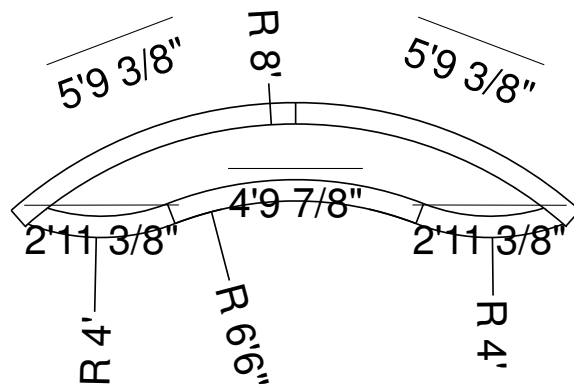

Side View

Royal Palm Pools, Inc.  
 Monroe, NC

7R 24 In Curved Panel Bench  
 Dwg No.: RPBPF087-1

Side View

Royal Palm Pools, Inc.  
Monroe, NC

8R 18" Curved Panel Bench  
Dwg No.: RPBPF001-1

Royal Palm Pools, Inc.  
 Monroe, NC