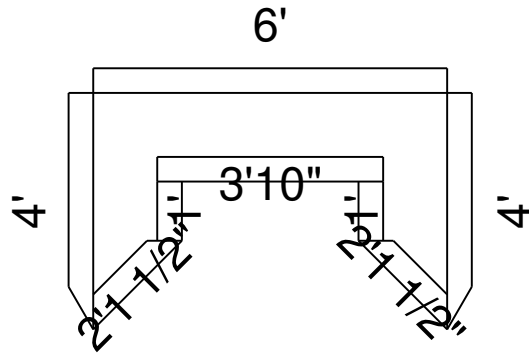

Side View

Royal Palm Pools, Inc.  
 Monroe, NC

4R 20 Ft Panel Bench-18  
 Dwg No.: RPBPF086-1

Side View

Royal Palm Pools, Inc.  
Monroe, NC

4 Ft 24 In Panel Bench Detail  
Dwg No.: RPBPF096-1

Royal Palm Pools, Inc.  
 Monroe, NC

5 Ft. 20 In. Panel Bench  
 Dwg No.: RPBPF006-1

Side View

Royal Palm Pools, Inc.  
 Monroe, NC

6 Ft 18 In Panel Bench Detail  
 Dwg No.: RPBPF094-1

Side View

Royal Palm Pools, Inc.  
Monroe, NC

6 Ft x 4 Ft Panel Bench  
Dwg No.: RPBPF058-1