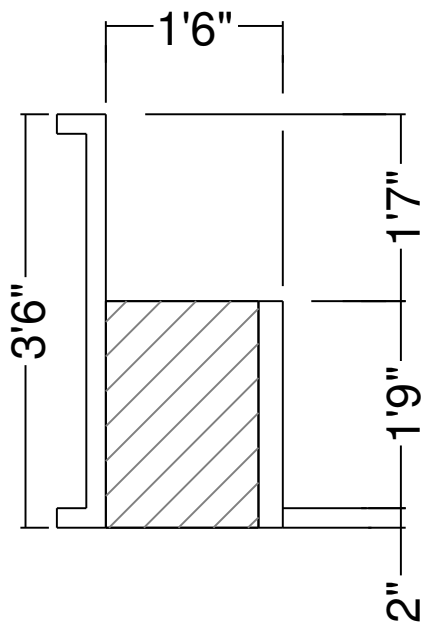

4R 16 Ft Panel Bench Detail  
 Dwg No.: RPBPF092-2

Side View - Bench

Royal Palm Pools, Inc.  
 Monroe, NC

4R 18 Ft Panel Bench Detail  
 Dwg No.: RPBPF068-1

Side View

Royal Palm Pools, Inc.  
 Monroe, NC

4R 18 Ft Panel Bench Detail  
 Dwg No.: RPBPF068-2

Side View

Royal Palm Pools, Inc.  
 Monroe, NC

4R 20 Ft Panel Bench-18  
 Dwg No.: RPBPF086-1

Side View

Royal Palm Pools, Inc.  
Monroe, NC

4 Ft 24 In Panel Bench Detail  
Dwg No.: RPBPF096-1

Royal Palm Pools, Inc.  
 Monroe, NC

5 Ft. 20 In. Panel Bench  
 Dwg No.: RPBPF006-1

Side View

Royal Palm Pools, Inc.  
 Monroe, NC

6 Ft 18 In Panel Bench Detail  
 Dwg No.: RPBPF094-1

Side View

Royal Palm Pools, Inc.  
Monroe, NC

6 Ft x 4 Ft Panel Bench  
Dwg No.: RPBPF058-1