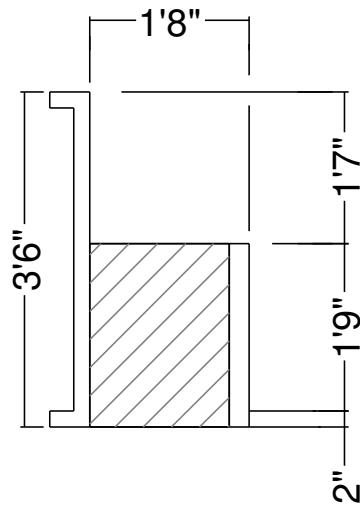

8R 25 In Panel Bench  
 Dwg No.: RPBPF014-1

Side View

Royal Palm Pools, Inc.  
 Monroe, NC

8R-27R 24 In Panel Bench  
 Dwg No.: RPBPF031-1

Side View

Royal Palm Pools, Inc.  
 Monroe, NC

9R 20" Panel Bench  
 Dwg No.: RPBPF018-1