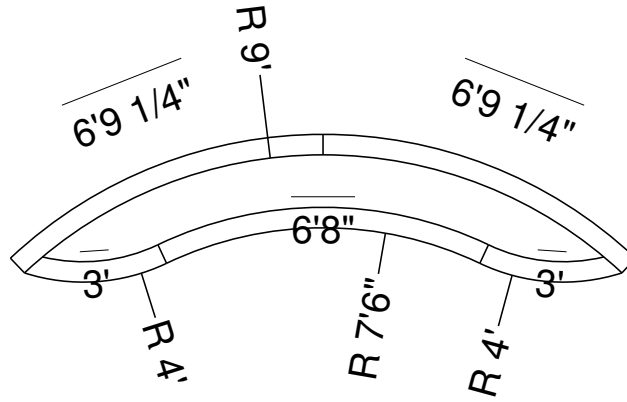

9R 18" Curved Panel Bench  
 Dwg No.: RPBPF038-1

Side View

Royal Palm Pools, Inc.  
 Monroe, NC

9R 18" Curved Panel Bench  
 Dwg No.: RPBPF038-2

Side View

Royal Palm Pools, Inc.  
 Monroe, NC

9R 18" Curved Panel Bench  
 Dwg No.: RPBPF038-3