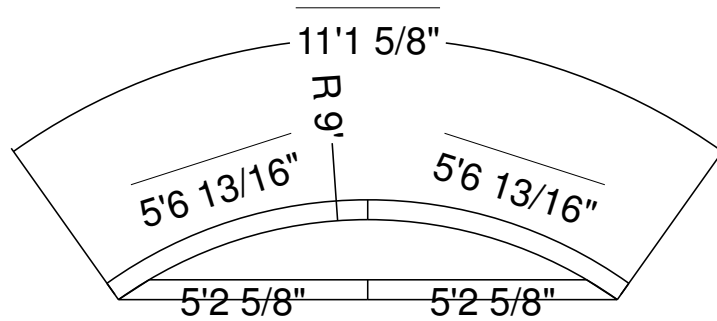

8R 25 In Panel Bench  
 Dwg No.: RPBPF014-1

Side View

Royal Palm Pools, Inc.  
 Monroe, NC

8R-27R 24 In Panel Bench  
 Dwg No.: RPBPF031-1

Side View

Royal Palm Pools, Inc.  
 Monroe, NC

9R 20" Panel Bench  
 Dwg No.: RPBPF018-1