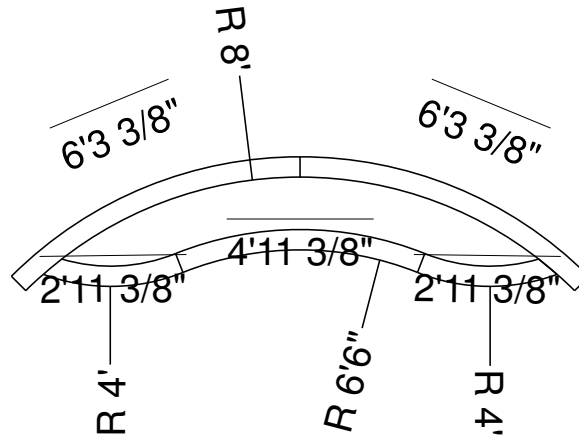

8R 18" Curved Panel Bench  
 Dwg No.: RPBPF001-3

Side View

Royal Palm Pools, Inc.  
Monroe, NC

8R 18" Curved Panel Bench  
w/ 3/8" Liner Track  
Dwg No.: RPBPF001-4

Side View

Royal Palm Pools, Inc.  
 Monroe, NC