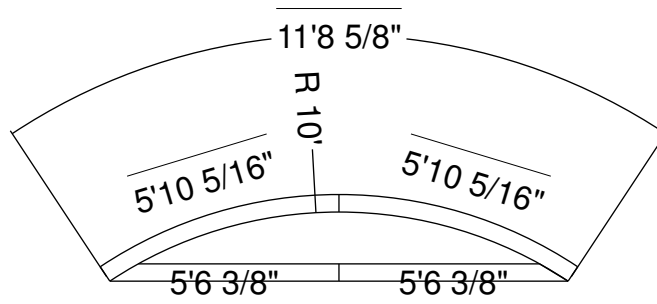

Side View

Royal Palm Pools, Inc.  
 Monroe, NC

9R 21 In Panel Bench  
 Dwg No.: RPBPF019-1

Side View

Royal Palm Pools, Inc.  
 Monroe, NC

10R 18" Panel Bench  
 Dwg No.: RPBPF099-1

Side View

Royal Palm Pools, Inc.  
Monroe, NC

10R 20" Panel Bench  
Dwg No.: RPBPF023-1

Side View

Royal Palm Pools, Inc.  
 Monroe, NC

10R 34 Panel Bench Detail  
 Dwg No.: RPBPF024-1

Side View

Royal Palm Pools, Inc.  
 Monroe, NC

5R 20 In. Wedding Panel Bench  
 Dwg No.: RPBPF051-1