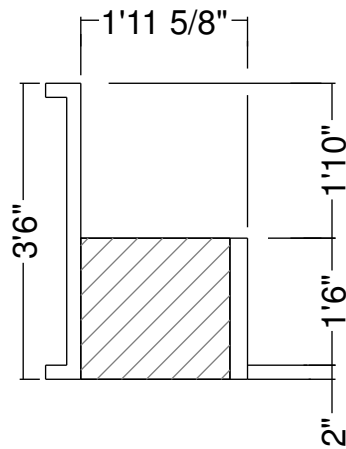

Side View

Royal Palm Pools, Inc.
Monroe, NC

12R-4R Curved Panel Bench Detail
Dwg No.: RPBPF074-1