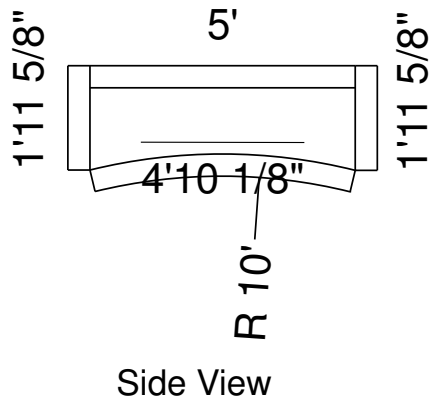

4R 16 Ft Panel Bench Detail  
 Dwg No.: RPBPF092-2

Side View - Bench

Royal Palm Pools, Inc.  
 Monroe, NC

4R 18 Ft Panel Bench Detail  
 Dwg No.: RPBPF068-1

Side View

Royal Palm Pools, Inc.  
 Monroe, NC

4R 18 Ft Panel Bench Detail  
 Dwg No.: RPBPF068-2

Side View

Royal Palm Pools, Inc.  
 Monroe, NC

4R 20 Ft Panel Bench-18  
 Dwg No.: RPBPF086-1

Side View

Royal Palm Pools, Inc.  
Monroe, NC

4 Ft 24 In Panel Bench Detail  
Dwg No.: RPBPF096-1

Royal Palm Pools, Inc.  
 Monroe, NC

5 Ft. 20 In. Panel Bench  
 Dwg No.: RPBPF006-1

Side View

Royal Palm Pools, Inc.  
 Monroe, NC

6 Ft 18 In Panel Bench Detail  
 Dwg No.: RPBPF094-1

Side View

Royal Palm Pools, Inc.  
Monroe, NC

6 Ft x 4 Ft Panel Bench  
Dwg No.: RPBPF058-1