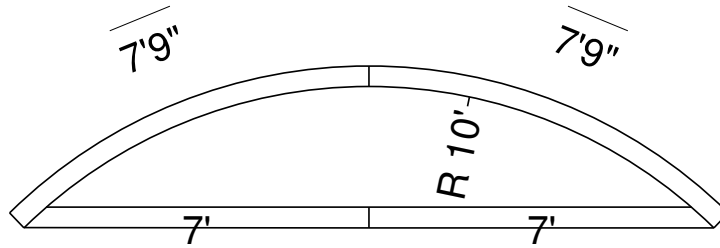

Royal Palm Pools, Inc.
Monroe, NC

10R 34 Panel Bench Detail
Dwg No.: RPBPF024-1