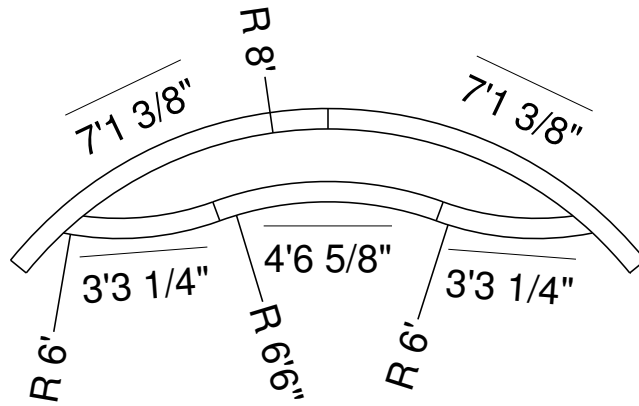

Royal Palm Pools, Inc.
Monroe, NC

8R 18" Curved Panel Bench
Dwg No.: RPBPF001-1