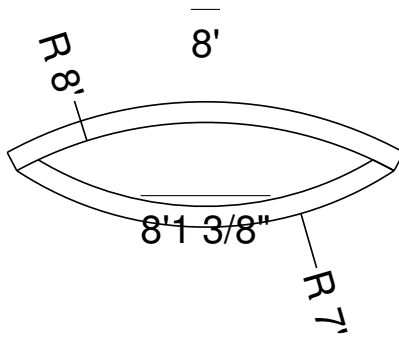

7R 29 In Wedding Panel Bench Detail  
 Dwg No.: RPBP115-1

Side View

Royal Palm Pools, Inc.  
 Monroe, NC

8R 20" Wedding Panel Bench  
 Dwg No.: RPBPF012-1

Side View

Royal Palm Pools, Inc.  
 Monroe, NC

8R Wedding Panel Bench-20 Detail  
 Dwg No.: RPBPF012-2