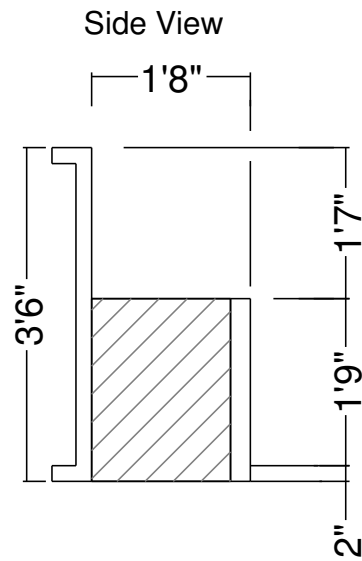

Side View

Royal Palm Pools, Inc.  
Monroe, NC

2R 4 Ft Panel Bench-24  
Dwg No.: RPBPF067-1

Royal Palm Pools, Inc.  
Monroe, NC

2R 6 Ft Panel Bench-24  
Dwg No.: RPBPF070-1

Royal Palm Pools, Inc.  
Monroe, NC

2R 8 Ft Panel Bench-20 Detail  
Dwg No.: RPBPF060-1

Royal Palm Pools, Inc.  
Monroe, NC

2R 8 Ft Panel Bench-24 Detail  
Dwg No.: RPBPF072-1

Side View

Royal Palm Pools, Inc.  
 Monroe, NC

2R 8 Ft Panel Bench-24  
 Dwg No.: RPBPF072-2