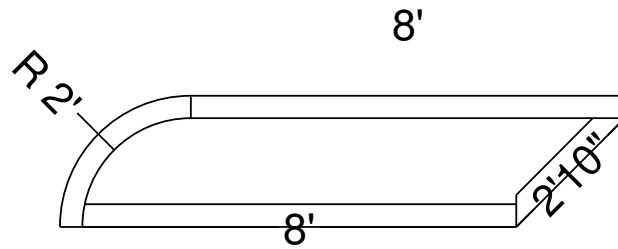

2R 8 Ft Panel Bench-20 Detail  
Dwg No.: RPBPF060-1

Royal Palm Pools, Inc.  
Monroe, NC

2R 8 Ft Panel Bench-24 Detail  
Dwg No.: RPBPF072-1

Side View

Royal Palm Pools, Inc.  
 Monroe, NC

2R 8 Ft Panel Bench-24  
 Dwg No.: RPBPF072-2