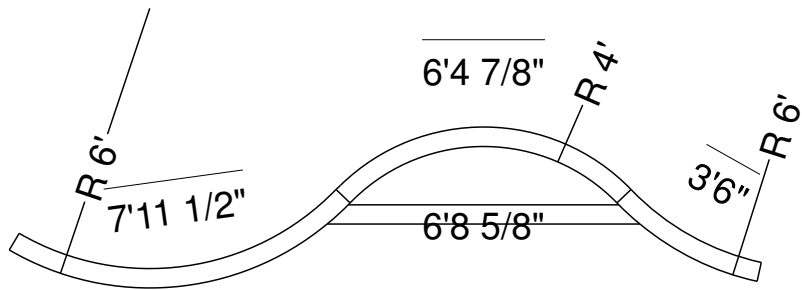

Grecian Panel Bench Detail  
Dwg No.: RPBPF080-2

Side View

Royal Palm Pools, Inc.  
Monroe, NC

4R 15 In. Panel Bench  
Dwg No.: RPBP090-1

Side View

Royal Palm Pools, Inc.  
Monroe, NC

4R 17 In. Panel Bench  
Dwg No.: RPBPF004-1