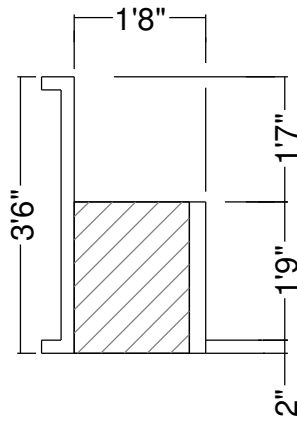

5 Ft. 20 In. Panel Bench  
 Dwg No.: RPBPF006-1

Side View

Royal Palm Pools, Inc.  
 Monroe, NC

6 Ft 18 In Panel Bench Detail  
 Dwg No.: RPBPF094-1

Side View

Royal Palm Pools, Inc.  
Monroe, NC

6 Ft x 4 Ft Panel Bench  
Dwg No.: RPBPF058-1

Side View

Royal Palm Pools, Inc.  
 Monroe, NC

7 Ft x 5 Ft Panel Bench  
 Dwg No.: RPBPF048-1

Royal Palm Pools, Inc.  
Monroe, NC

8Ft6In Panel Bench-20 Detail  
Dwg No: RPBPF088-1

Royal Palm Pools, Inc.  
Monroe, NC

8 Ft 18 In. Panel Bench  
Dwg No.: RPBPF010-1

Side View

Royal Palm Pools, Inc.  
Monroe, NC

25 Ft Panel Bench-18  
Dwg No.: RPBPF118-1

Side View

Royal Palm Pools, Inc.  
Monroe, NC

Gothic 20 In. Panel Bench  
Dwg No.: RPBPF027-1