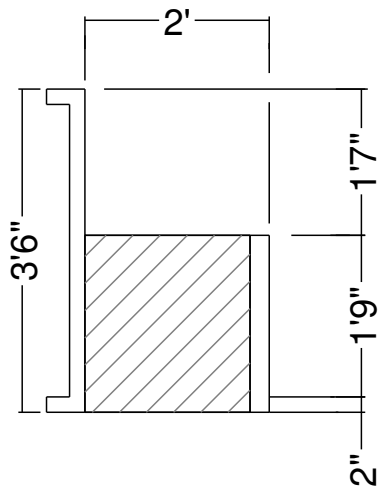

Royal Palm Pools, Inc.
Monroe, NC

Grecian Panel Bench Detail
Dwg No.: RPBPF080-2