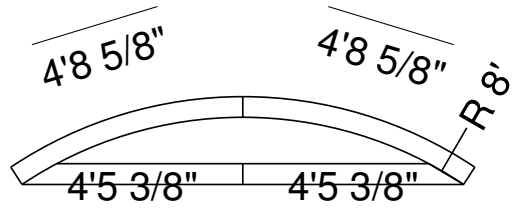

Side View

Royal Palm Pools, Inc.
Monroe, NC

8R 16 In Panel Bench
Dwg No.: RPBPF030-1