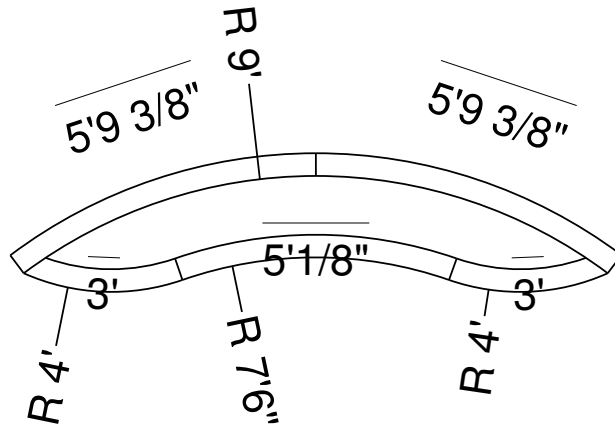

Side View

Royal Palm Pools, Inc.  
 Monroe, NC

8R 24 In Curved Panel Bench  
 Dwg No.: RPBPF040-1

Royal Palm Pools, Inc.  
 Monroe, NC

86R 18 In Curved Panel Bench  
 Dwg No.: RPBPF064-1

Side View

Royal Palm Pools, Inc.  
 Monroe, NC

9R 18" Curved Panel Bench  
 Dwg No.: RPBPF038-1

Side View

Royal Palm Pools, Inc.  
 Monroe, NC

9R 18" Curved Panel Bench  
 Dwg No.: RPBPF038-2

Side View

Royal Palm Pools, Inc.  
 Monroe, NC

9R 18" Curved Panel Bench  
 Dwg No.: RPBPF038-3