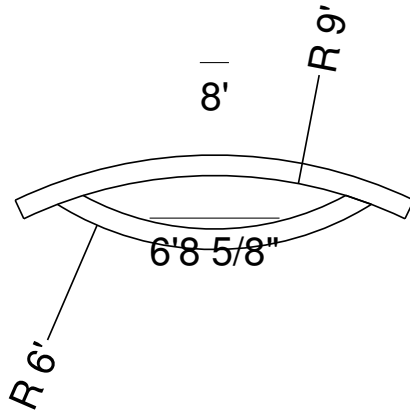

7R 29 In Wedding Panel Bench Detail  
 Dwg No.: RPBP115-1

Side View

Royal Palm Pools, Inc.  
 Monroe, NC

8R 20" Wedding Panel Bench  
 Dwg No.: RPBPF012-1

Side View

Royal Palm Pools, Inc.  
 Monroe, NC

8R Wedding Panel Bench-20 Detail  
 Dwg No.: RPBPF012-2

Side View

Royal Palm Pools, Inc.  
 Monroe, NC

8R 25 In Wedding Panel Bench  
 Dwg No.: RPBPF015-1

Side View

Royal Palm Pools, Inc.  
 Monroe, NC

8R 54 In Wedding Panel Bench  
 Dwg. No.: RPBPF041-1

Side View