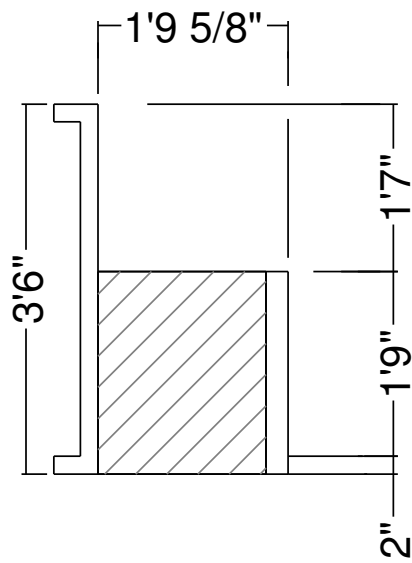

Side View

Royal Palm Pools, Inc.
Monroe, NC

9R 21 In Panel Bench
Dwg No.: RPBPF019-1