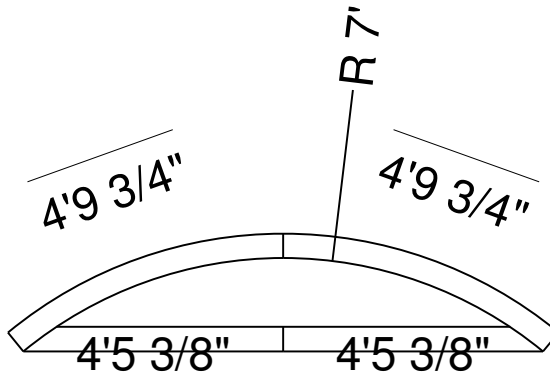

6R 29 In Panel Bench  
Dwg No.: RPBPF053-1

Side View

Royal Palm Pools, Inc.  
 Monroe, NC

66R 20" Panel Bench  
 Dwg No.: RPBPF025-1

Side View

Royal Palm Pools, Inc.  
Monroe, NC

7R 19 In Panel Bench  
Dwg No.: RPBPF052-1