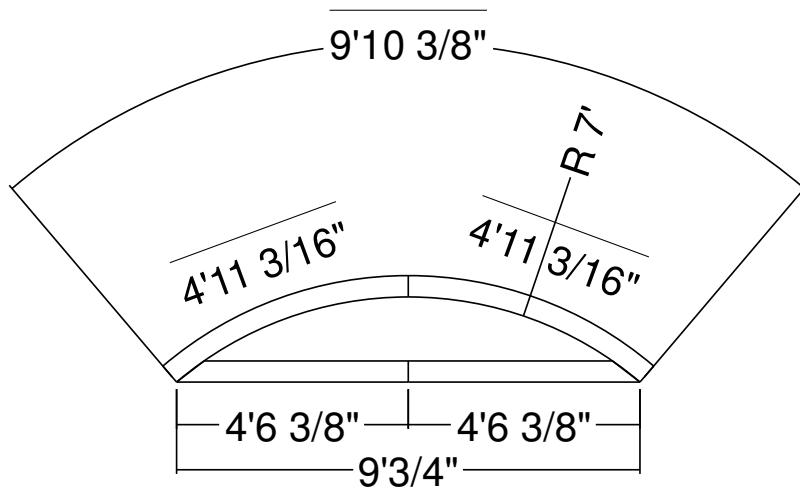

6R 29 In Panel Bench  
Dwg No.: RPBPF053-1

Side View

Royal Palm Pools, Inc.  
 Monroe, NC

66R 20" Panel Bench  
 Dwg No.: RPBPF025-1

Side View

Royal Palm Pools, Inc.  
Monroe, NC

7R 19 In Panel Bench  
Dwg No.: RPBPF052-1