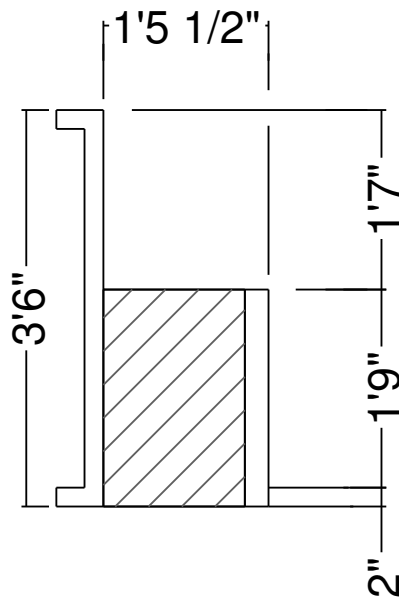

Side View

Royal Palm Pools, Inc.  
 Monroe, NC

5R 13 In. Panel Bench  
 Dwg No.: RPBPF034-1

Side View

Royal Palm Pools, Inc.  
 Monroe, NC

6R 17 In. Panel Bench  
 Dwg No.: RPBPF035-1

+

Side View