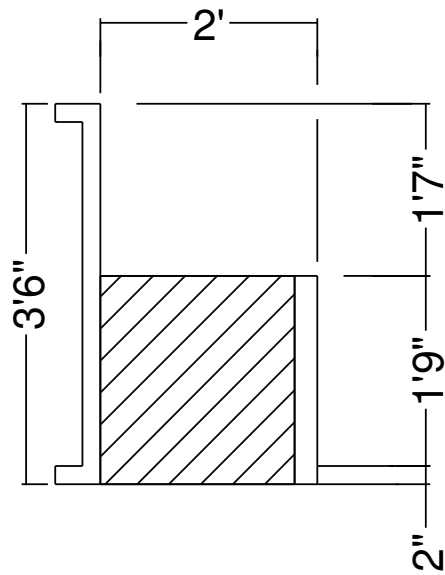

2R 8 Ft Panel Bench-20 Detail  
Dwg No.: RPBPF060-1

Royal Palm Pools, Inc.  
Monroe, NC

2R 8 Ft Panel Bench-24 Detail  
Dwg No.: RPBPF072-1

Side View

Royal Palm Pools, Inc.  
 Monroe, NC

2R 8 Ft Panel Bench-24  
 Dwg No.: RPBPF072-2

Side View

Royal Palm Pools, Inc.  
 Monroe, NC

2R 10 Ft Panel Bench-24  
 Dwg No.: RPBPF054-1

Side View

Royal Palm Pools, Inc.  
Monroe, NC

2R 10 Ft Panel Bench-24  
Dwg No.: RPBPF054-2

Royal Palm Pools, Inc.  
Monroe, NC