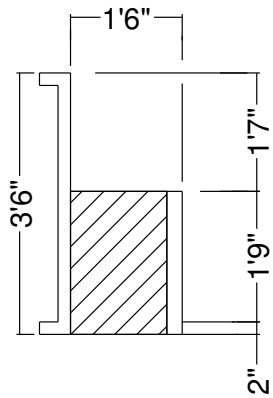

Side View

Royal Palm Pools, Inc.  
 Monroe, NC

4R 20 Ft Panel Bench-18  
 Dwg No.: RPBPF086-1

Side View

Royal Palm Pools, Inc.  
Monroe, NC

4 Ft 24 In Panel Bench Detail  
Dwg No.: RPBPF096-1

Royal Palm Pools, Inc.  
 Monroe, NC

5 Ft. 20 In. Panel Bench  
 Dwg No.: RPBPF006-1

Side View

Royal Palm Pools, Inc.  
 Monroe, NC

6 Ft 18 In Panel Bench Detail  
 Dwg No.: RPBPF094-1

Side View

Royal Palm Pools, Inc.  
Monroe, NC

6 Ft x 4 Ft Panel Bench  
Dwg No.: RPBPF058-1

Side View

Royal Palm Pools, Inc.  
 Monroe, NC

7 Ft x 5 Ft Panel Bench  
 Dwg No.: RPBPF048-1

Royal Palm Pools, Inc.  
Monroe, NC

8Ft6In Panel Bench-20 Detail  
Dwg No: RPBPF088-1

Royal Palm Pools, Inc.  
Monroe, NC

8 Ft 18 In. Panel Bench  
Dwg No.: RPBPF010-1

Side View

Royal Palm Pools, Inc.  
Monroe, NC

25 Ft Panel Bench-18  
Dwg No.: RPBPF118-1

Side View

Royal Palm Pools, Inc.  
Monroe, NC

Gothic 20 In. Panel Bench  
Dwg No.: RPBPF027-1