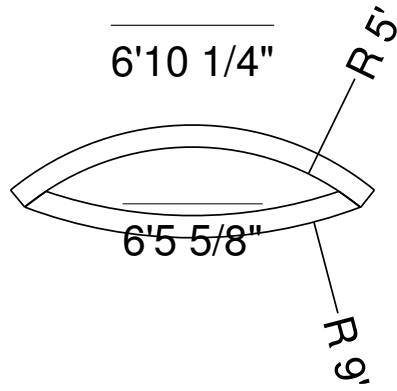

Side View

Royal Palm Pools, Inc.  
 Monroe, NC

9R 21 In Panel Bench  
 Dwg No.: RPBPF019-1

Side View

Royal Palm Pools, Inc.  
 Monroe, NC

10R 18" Panel Bench  
 Dwg No.: RPBPF099-1

Side View

Royal Palm Pools, Inc.  
Monroe, NC

10R 20" Panel Bench  
Dwg No.: RPBPF023-1

Side View

Royal Palm Pools, Inc.  
 Monroe, NC

10R 34 Panel Bench Detail  
 Dwg No.: RPBPF024-1

Side View

Royal Palm Pools, Inc.  
 Monroe, NC

5R 20 In. Wedding Panel Bench  
 Dwg No.: RPBPF051-1