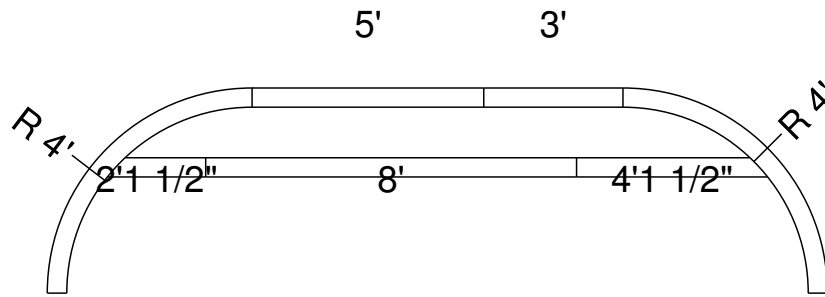

Royal Palm Pools, Inc.  
 Monroe, NC

2R 21 Ft Panel Bench-24  
 Dwg No.: RPBPF103-1

Side View - Bench

Royal Palm Pools, Inc.  
 Monroe, NC

4R 16 Ft Panel Bench Detail  
 Dwg No.: RPBPF092-1

Side View

Royal Palm Pools, Inc.  
 Monroe, NC