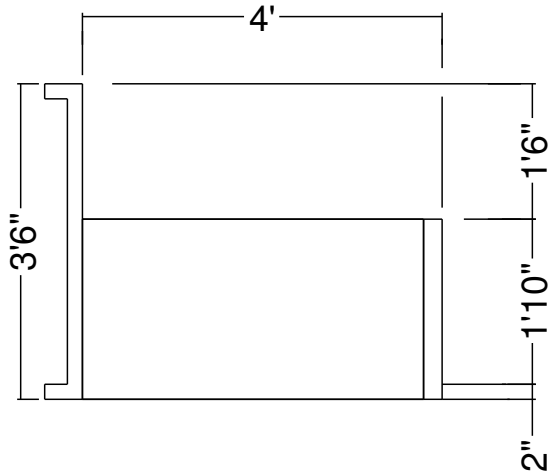

Side View - Bench