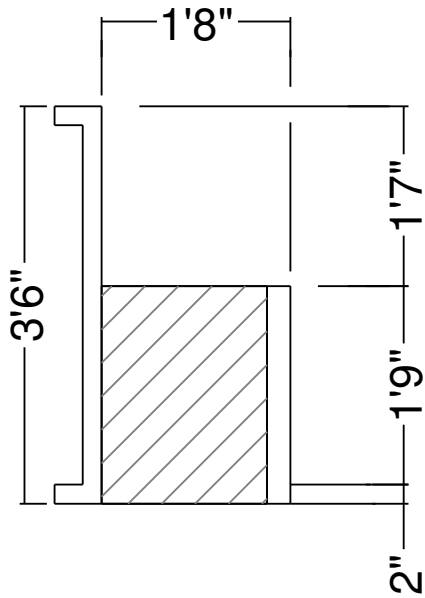

Side View

Royal Palm Pools, Inc.  
 Monroe, NC

5R 24 In Wedding Panel Bench  
 Dwg No.: RPBPF089-1

Royal Palm Pools, Inc.  
 Monroe, NC

6R 20 In. Wedding Panel Bench  
 Dwg No.: RPBPF059-1

Side View

Royal Palm Pools, Inc.  
 Monroe, NC

7R 29 In Wedding Panel Bench Detail  
 Dwg No.: RPBP115-1

Side View

Royal Palm Pools, Inc.  
 Monroe, NC

8R 20" Wedding Panel Bench  
 Dwg No.: RPBPF012-1

Side View

Royal Palm Pools, Inc.  
 Monroe, NC

8R Wedding Panel Bench-20 Detail  
 Dwg No.: RPBPF012-2