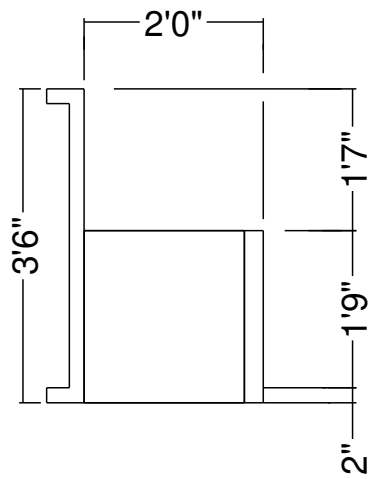

Side View

Royal Palm Pools, Inc.
Monroe, NC

8R 24 In Curved Panel Bench
Dwg No.: RPBPF040-1