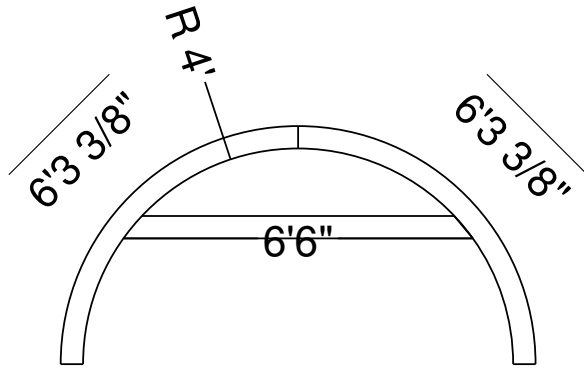

Royal Palm Pools, Inc.
Monroe, NC

4R 20 In Panel Bench
Dwg No.: RPBPF005-2