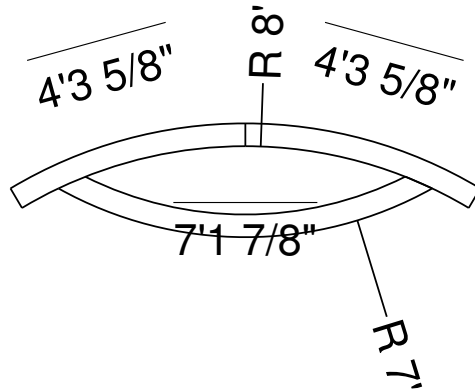

10R 20" Panel Bench  
Dwg No.: RPBPF023-1

Side View

Royal Palm Pools, Inc.  
 Monroe, NC

10R 34 Panel Bench Detail  
 Dwg No.: RPBPF024-1

Side View

Royal Palm Pools, Inc.  
 Monroe, NC

5R 20 In. Wedding Panel Bench  
 Dwg No.: RPBPF051-1

Side View

Royal Palm Pools, Inc.  
 Monroe, NC

5R 24 In Wedding Panel Bench  
 Dwg No.: RPBPF089-1

Royal Palm Pools, Inc.  
 Monroe, NC

6R 20 In. Wedding Panel Bench  
 Dwg No.: RPBPF059-1

Side View

Royal Palm Pools, Inc.  
 Monroe, NC

7R 29 In Wedding Panel Bench Detail  
 Dwg No.: RPBP115-1

Side View

Royal Palm Pools, Inc.  
 Monroe, NC

8R 20" Wedding Panel Bench  
 Dwg No.: RPBPF012-1

Side View

Royal Palm Pools, Inc.  
 Monroe, NC

8R Wedding Panel Bench-20 Detail  
 Dwg No.: RPBPF012-2