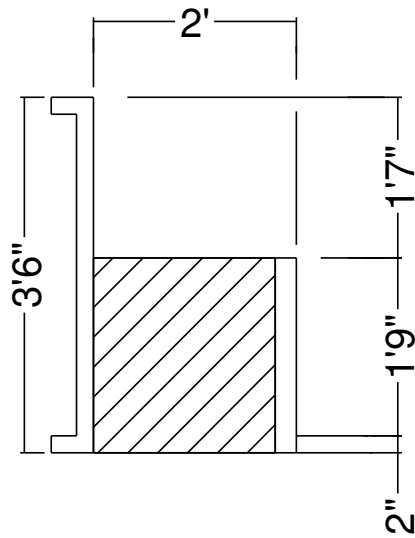

Side View

Royal Palm Pools, Inc.  
 Monroe, NC

2R 10 Ft Panel Bench-24  
 Dwg No.: RPBPF054-1

Side View

Royal Palm Pools, Inc.  
Monroe, NC

2R 10 Ft Panel Bench-24  
Dwg No.: RPBPF054-2

Royal Palm Pools, Inc.  
Monroe, NC

2R 10 Ft Panel Bench-24 Detail  
Dwg No.: RPBPF054-3

Side View

Royal Palm Pools, Inc.  
 Monroe, NC

2R 10 Ft Panel Form Cuddle Cove-20  
 RPBPF002-1

Side View

Royal Palm Pools, Inc.  
Monroe, NC

2R 20 In Panel Bench  
Dwg No.: RPBPf003-1