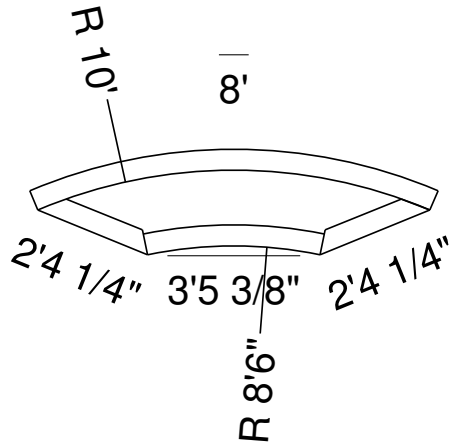

Royal Palm Pools, Inc.
Monroe, NC

10R 18 In Curved Panel Bench
Dwg No.: RPBPF022-1