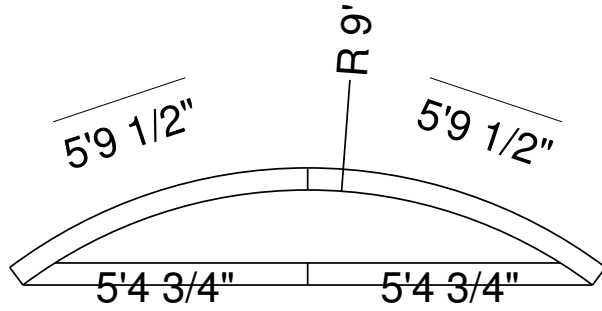

8R 25 In Panel Bench  
 Dwg No.: RPBPF014-1

Side View

Royal Palm Pools, Inc.  
 Monroe, NC

8R-27R 24 In Panel Bench  
 Dwg No.: RPBPF031-1

Side View

Royal Palm Pools, Inc.  
 Monroe, NC

9R 20" Panel Bench  
 Dwg No.: RPBPF018-1