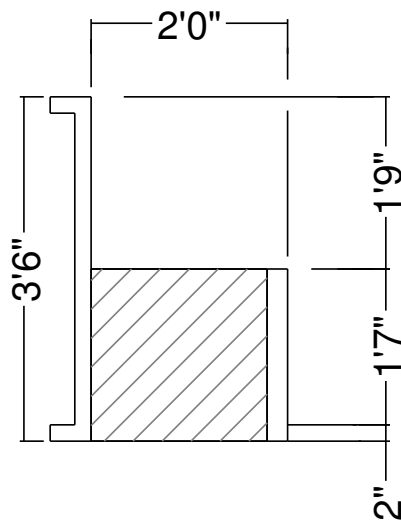

9R 20" Wedding Cake Panel Bench  
Dwg No.: RPBPF037-2

Side View

Royal Palm Pools, Inc.  
Monroe, NC

10R 36 In. Wedding Panel Bench  
Dwg No.: RPBPF032-1

Side View

Royal Palm Pools, Inc.  
Monroe, NC

10R 4 Ft Wedding Panel Bench Detail  
Dwg No.: RPBPF083-1

Side View

Royal Palm Pools, Inc.  
Monroe, NC

8RR 36 In Wedding Panel Bench  
Dwg No.: RPBPF033-1

Side View

Royal Palm Pools, Inc.  
Monroe, NC

4R 24 In Curved Panel Bench Detail  
Dwg No.: RPBPF119-1

Side View