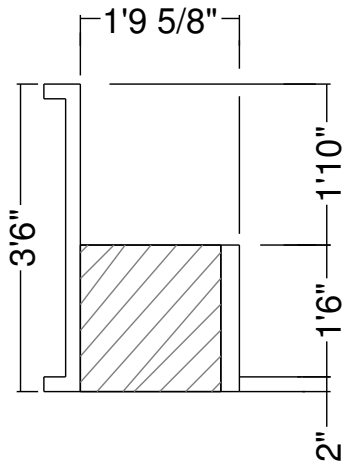

10R 18 In Curved Panel Bench  
 Dwg No.: RPBPF022-2

Side View

Royal Palm Pools, Inc.  
Monroe, NC

10R 18 In Curved Panel Bench  
Dwg No.: RPBPF022-3

Side View

Royal Palm Pools, Inc.  
 Monroe, NC

12R Curved Panel Bench-18 Detail  
 Dwg No.: RPBPF108-1

Side View

Royal Palm Pools, Inc.  
 Monroe, NC

12R-4R Curved Panel Bench Detail  
 Dwg No.: RPBPF074-1

Side View

Royal Palm Pools, Inc.  
 Monroe, NC

14R-4R Curved Panel Bench Detail  
 Dwg No.: RPBP082-1