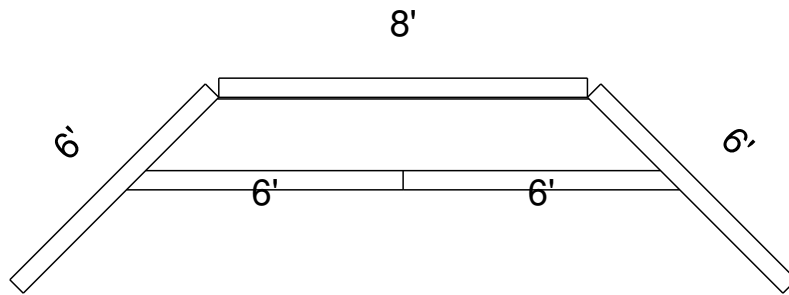

Royal Palm Pools, Inc.
Monroe, NC

Grecian Panel Bench Detail
Dwg No.: RPBPF080-2