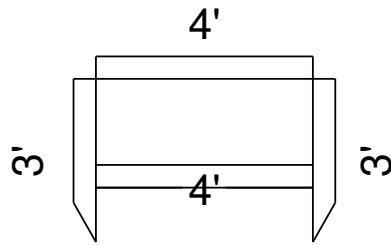

Royal Palm Pools, Inc.
Monroe, NC

4 Ft 24 In Panel Bench Detail
Dwg No.: RPBPF096-1