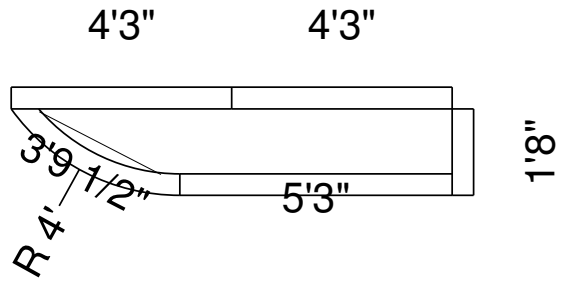

Royal Palm Pools, Inc.
Monroe, NC

8Ft6In Panel Bench-20 Detail
Dwg No: RPBPF088-1