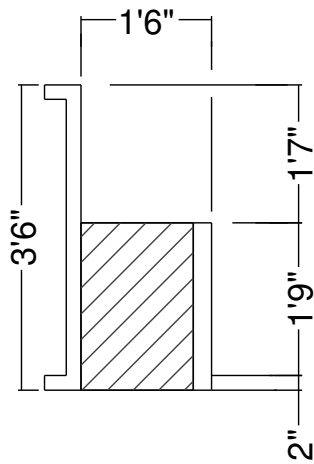

Side View

Royal Palm Pools, Inc.
Monroe, NC

7R 18" Curved Panel Bench
Dwg No.: RPBPF039-1