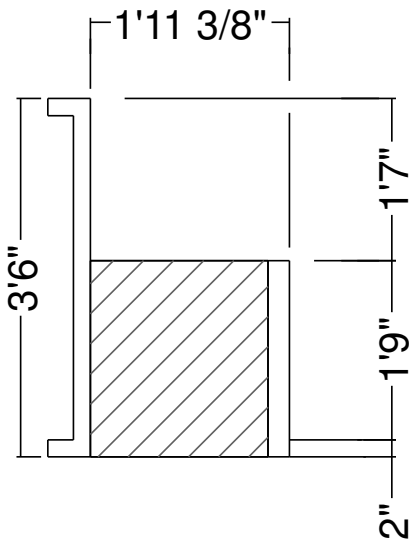

Side View

Royal Palm Pools, Inc.  
 Monroe, NC

7R 20" Panel Bench  
 Dwg No.: RPBPF009-1

Side View

Royal Palm Pools, Inc.  
 Monroe, NC

7R 23" Panel Bench  
 Dwg No.: RPBPF036-1

Side View

Royal Palm Pools, Inc.  
 Monroe, NC