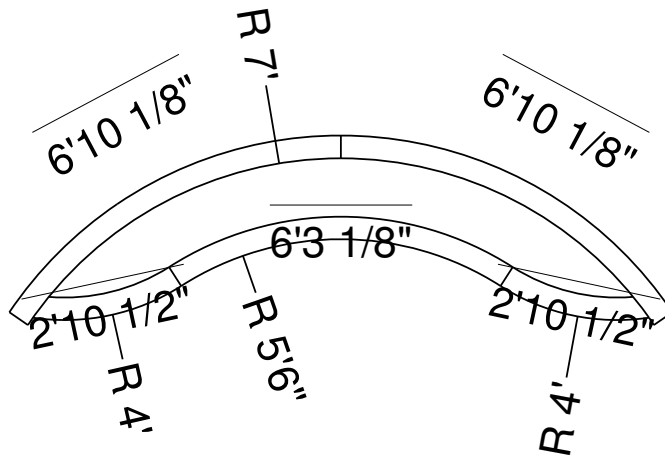

7R 18" Curved Panel Bench  
Dwg No.: RPBPF039-2

Side View

Royal Palm Pools, Inc.  
Monroe, NC

7R 18" Curved Panel Bench  
Dwg No.: RPBPF039-3

Side View

Royal Palm Pools, Inc.  
 Monroe, NC

7R 18 In Curved Panel Bench  
 Dwg No.: RPBP039-4