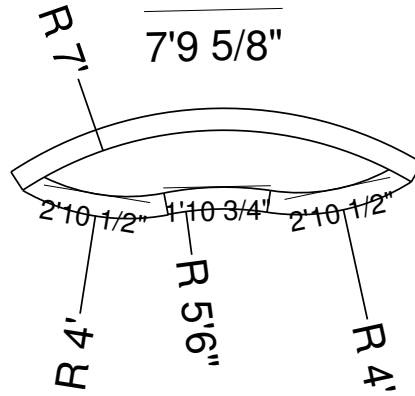

Royal Palm Pools, Inc.
Monroe, NC

7R 18" Curved Panel Bench
Dwg No.: RPBPF039-3