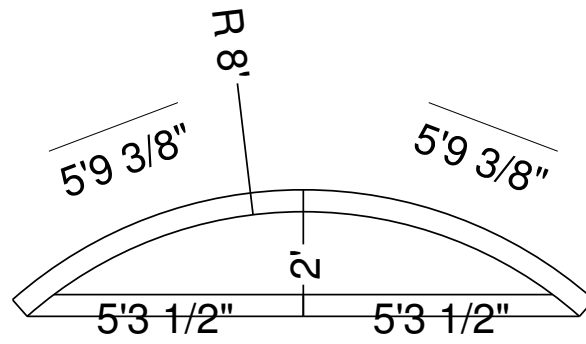

Royal Palm Pools, Inc.
Monroe, NC

8R 24 In Panel Bench
Dwg No.: RPBPF013-2