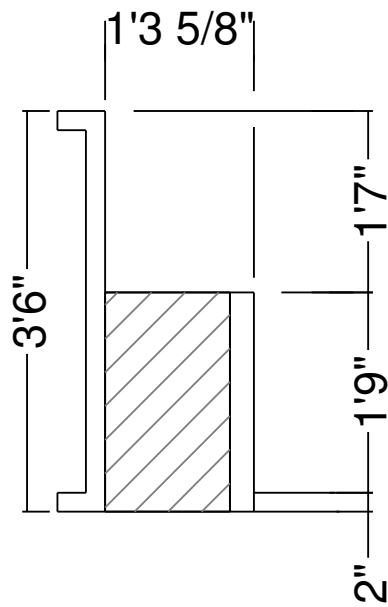

Side View

Royal Palm Pools, Inc.
Monroe, NC

4R 15 In. Panel Bench
Dwg No.: RPBP090-1