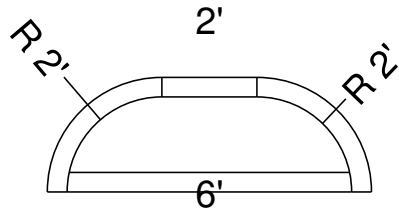

Side View

Royal Palm Pools, Inc.  
Monroe, NC

2R 4 Ft Panel Bench-24  
Dwg No.: RPBPF067-1

Royal Palm Pools, Inc.  
Monroe, NC

2R 6 Ft Panel Bench-24  
Dwg No.: RPBPF070-1

Royal Palm Pools, Inc.  
Monroe, NC