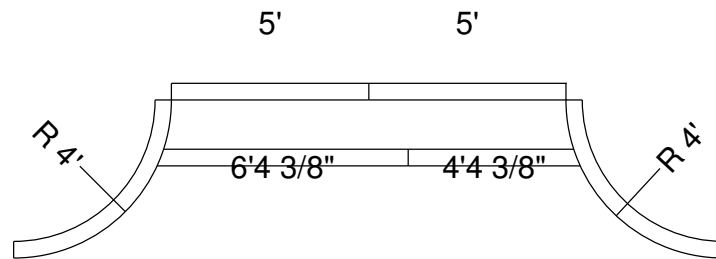

8 Ft 18 In. Panel Bench  
Dwg No.: RPBPF010-1

Side View

Royal Palm Pools, Inc.  
Monroe, NC

25 Ft Panel Bench-18  
Dwg No.: RPBPF118-1

Side View

Royal Palm Pools, Inc.  
Monroe, NC

Gothic 20 In. Panel Bench  
Dwg No.: RPBPF027-1