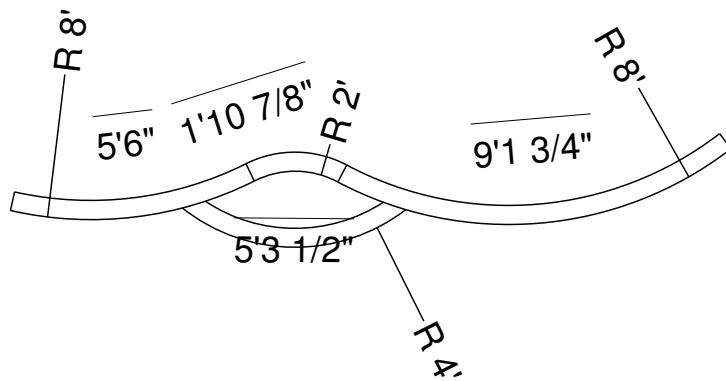

2R 10 Ft Panel Bench-24 Detail  
Dwg No.: RPBPF054-3

Side View

Royal Palm Pools, Inc.  
 Monroe, NC

2R 10 Ft Panel Form Cuddle Cove-20  
 RPBPF002-1

Side View

Royal Palm Pools, Inc.  
Monroe, NC

2R 20 In Panel Bench  
Dwg No.: RPBPf003-1