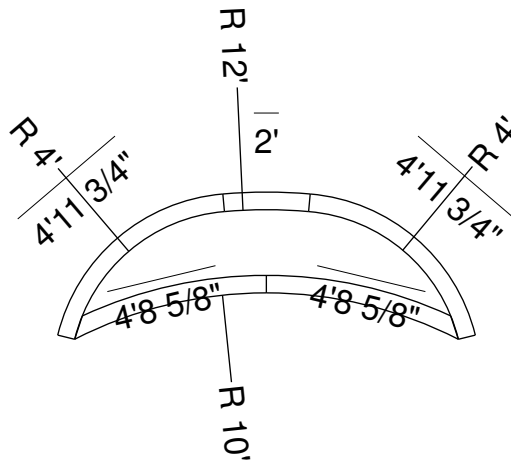

10R 18 In Curved Panel Bench  
 Dwg No.: RPBPF022-2

Side View

Royal Palm Pools, Inc.  
Monroe, NC

10R 18 In Curved Panel Bench  
Dwg No.: RPBPF022-3

Side View

Royal Palm Pools, Inc.  
 Monroe, NC

12R Curved Panel Bench-18 Detail  
 Dwg No.: RPBPF108-1