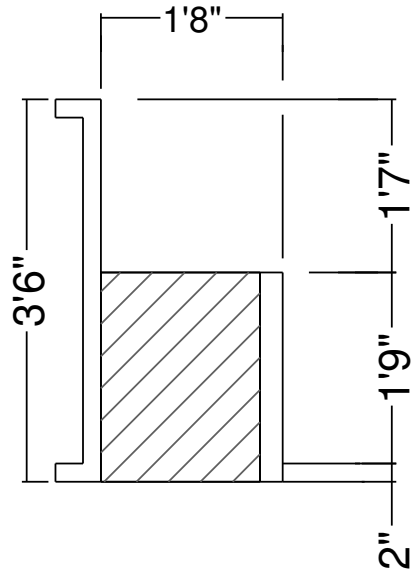

10R 20" Panel Bench  
Dwg No.: RPBPF023-1

Side View

Royal Palm Pools, Inc.  
 Monroe, NC

10R 34 Panel Bench Detail  
 Dwg No.: RPBPF024-1

Side View

Royal Palm Pools, Inc.  
 Monroe, NC

5R 20 In. Wedding Panel Bench  
 Dwg No.: RPBPF051-1

Side View

Royal Palm Pools, Inc.  
 Monroe, NC

5R 24 In Wedding Panel Bench  
 Dwg No.: RPBPF089-1

Royal Palm Pools, Inc.  
 Monroe, NC

6R 20 In. Wedding Panel Bench  
 Dwg No.: RPBPF059-1

Side View

Royal Palm Pools, Inc.  
 Monroe, NC

7R 29 In Wedding Panel Bench Detail  
 Dwg No.: RPBP115-1

Side View

Royal Palm Pools, Inc.  
 Monroe, NC

8R 20" Wedding Panel Bench  
 Dwg No.: RPBPF012-1

Side View

Royal Palm Pools, Inc.  
 Monroe, NC

8R Wedding Panel Bench-20 Detail  
 Dwg No.: RPBPF012-2