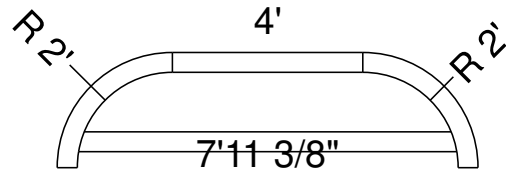

Side View

Royal Palm Pools, Inc.  
Monroe, NC

2R 4 Ft Panel Bench-24  
Dwg No.: RPBPF067-1

Royal Palm Pools, Inc.  
Monroe, NC

2R 6 Ft Panel Bench-24  
Dwg No.: RPBPF070-1

Royal Palm Pools, Inc.  
Monroe, NC