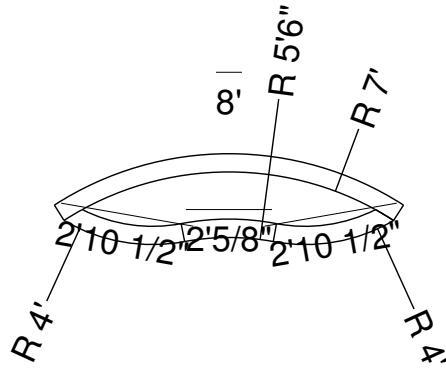

Royal Palm Pools, Inc.
Monroe, NC

7R 18" Curved Panel Bench
Dwg No.: RPBPF039-1