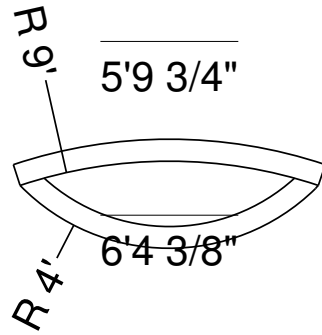

Royal Palm Pools, Inc.  
Monroe, NC

9R 18 In Wedding Panel Bench  
Dwg No.: RPBPF017-1

Side View

Royal Palm Pools, Inc.  
 Monroe, NC

9R 20" Wedding Cake Panel Bench  
 Dwg No.: RPBPF037-1

Side View

Royal Palm Pools, Inc.  
Monroe, NC

9R 20" Wedding Cake Panel Bench  
Dwg No.: RPBPF037-2

Side View

Royal Palm Pools, Inc.  
Monroe, NC

10R 36 In. Wedding Panel Bench  
Dwg No.: RPBPF032-1

Side View

Royal Palm Pools, Inc.  
Monroe, NC

10R 4 Ft Wedding Panel Bench Detail  
Dwg No.: RPBPF083-1