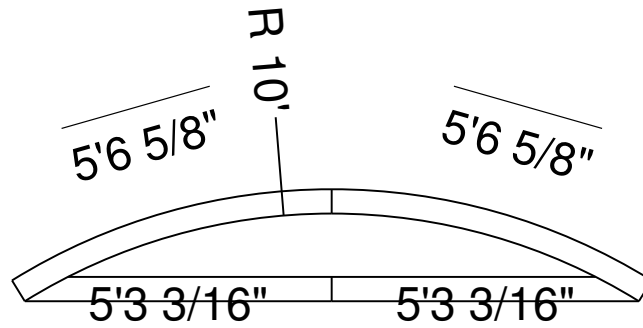

Royal Palm Pools, Inc.
Monroe, NC

10R 18" Panel Bench
Dwg No.: RPBPF099-1