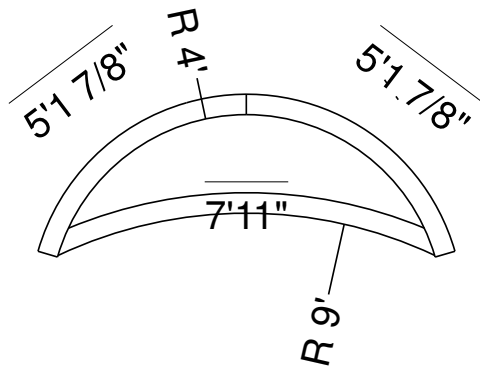

Royal Palm Pools, Inc.
Monroe, NC

4R 24 In Curved Panel Bench Detail
Dwg No.: RPBPF119-1