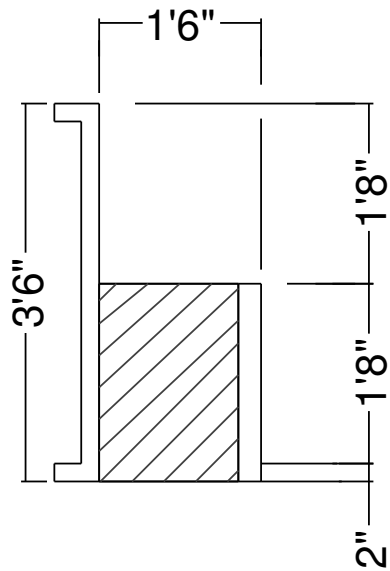

7R 18" Curved Panel Bench  
Dwg No.: RPBPF039-2

Side View

Royal Palm Pools, Inc.  
Monroe, NC

7R 18" Curved Panel Bench  
Dwg No.: RPBPF039-3

Side View

Royal Palm Pools, Inc.  
 Monroe, NC

7R 18 In Curved Panel Bench  
 Dwg No.: RPBP039-4