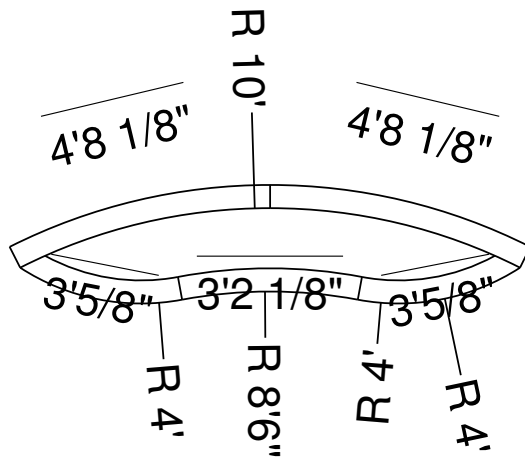

Royal Palm Pools, Inc.
Monroe, NC

10R 18 In Curved Panel Bench
Dwg No.: RPBPF022-3