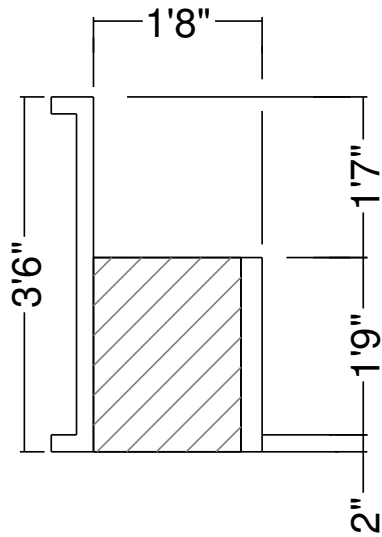

8R 18" Curved Panel Bench  
 Dwg No.: RPBPF001-5

Side View

Royal Palm Pools, Inc.  
 Monroe, NC

8R 18 In Curved Panel Bench Detail  
 Dwg No.: RPBPF001-6

Side View

Royal Palm Pools, Inc.  
 Monroe, NC

8R 20 In Curved Panel Bench  
 Dwg No.: RPBPF049-1