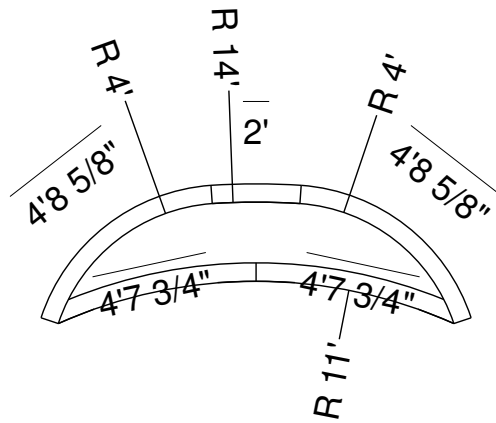

Royal Palm Pools, Inc.
Monroe, NC

14R-4R Curved Panel Bench Detail
Dwg No.: RPBP082-1