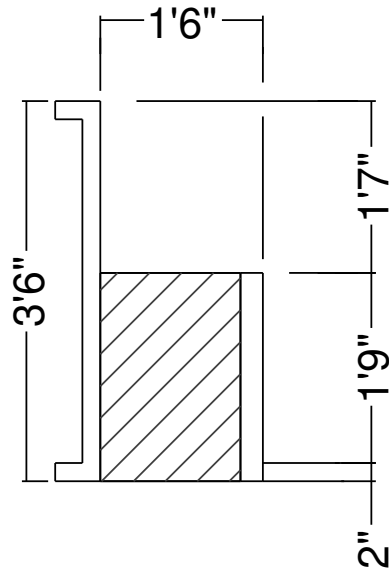

Side View

Royal Palm Pools, Inc.
Monroe, NC

9R 18" Curved Panel Bench
Dwg No.: RPBPF038-4