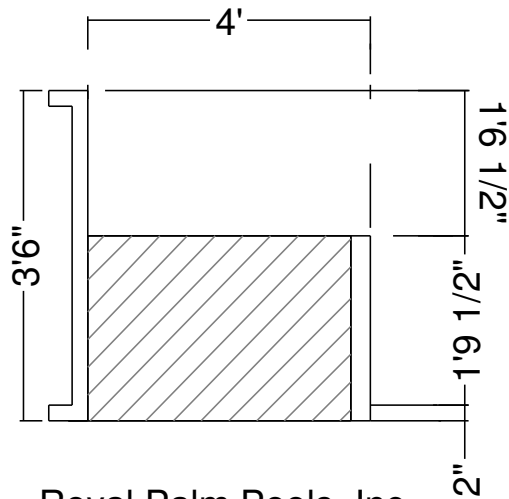

Royal Palm Pools, Inc.  
Monroe, NC

9R 18 In Wedding Panel Bench  
Dwg No.: RPBPF017-1

Side View

Royal Palm Pools, Inc.  
 Monroe, NC

9R 20" Wedding Cake Panel Bench  
 Dwg No.: RPBPF037-1

Side View

Royal Palm Pools, Inc.  
Monroe, NC

9R 20" Wedding Cake Panel Bench  
Dwg No.: RPBPF037-2

Side View

Royal Palm Pools, Inc.  
Monroe, NC

10R 36 In. Wedding Panel Bench  
Dwg No.: RPBPF032-1

Side View

Royal Palm Pools, Inc.  
Monroe, NC

10R 4 Ft Wedding Panel Bench Detail  
Dwg No.: RPBPF083-1

Side View

Royal Palm Pools, Inc.  
Monroe, NC

8RR 36 In Wedding Panel Bench  
Dwg No.: RPBPF033-1

Side View

Royal Palm Pools, Inc.  
Monroe, NC

4R 24 In Curved Panel Bench Detail  
Dwg No.: RPBPF119-1

Side View