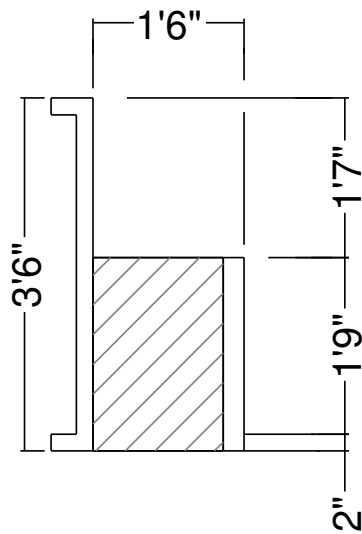

Side View

Royal Palm Pools, Inc.  
 Monroe, NC

9R 18" Curved Panel Bench  
 Dwg No.: RPBPF038-4

Side View

Royal Palm Pools, Inc.  
 Monroe, NC

10R 18 In Curved Panel Bench  
 Dwg No.: RPBPF022-1

Side View

Royal Palm Pools, Inc.  
 Monroe, NC