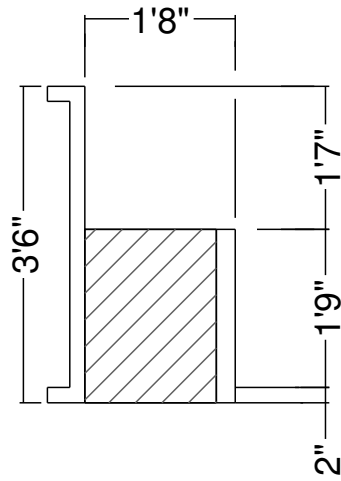

Side View

Royal Palm Pools, Inc.
Monroe, NC

9R 20" Wedding Cake Panel Bench
Dwg No.: RPBPF037-1