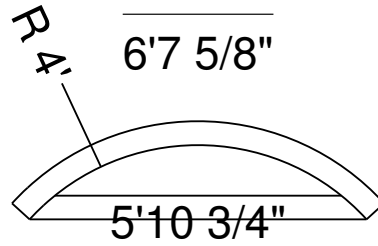

Side View

Royal Palm Pools, Inc.
Monroe, NC

4R 15 In. Panel Bench
Dwg No.: RPBP090-1