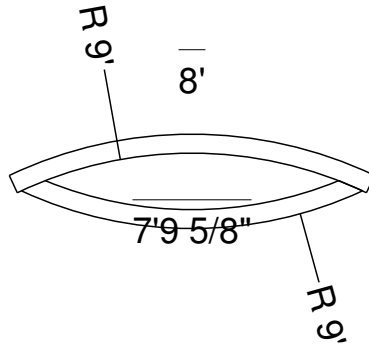

Royal Palm Pools, Inc.
Monroe, NC

9R 20" Wedding Cake Panel Bench
Dwg No.: RPBPF037-1