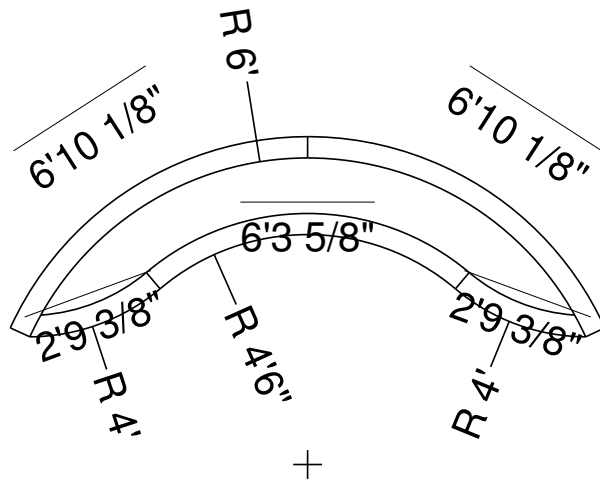

9R 20" Wedding Cake Panel Bench  
Dwg No.: RPBPF037-2

Side View

Royal Palm Pools, Inc.  
Monroe, NC

10R 36 In. Wedding Panel Bench  
Dwg No.: RPBPF032-1

Side View

Royal Palm Pools, Inc.  
Monroe, NC

10R 4 Ft Wedding Panel Bench Detail  
Dwg No.: RPBPF083-1

Side View

Royal Palm Pools, Inc.  
Monroe, NC

8RR 36 In Wedding Panel Bench  
Dwg No.: RPBPF033-1

Side View

Royal Palm Pools, Inc.  
Monroe, NC

4R 24 In Curved Panel Bench Detail  
Dwg No.: RPBPF119-1

Side View