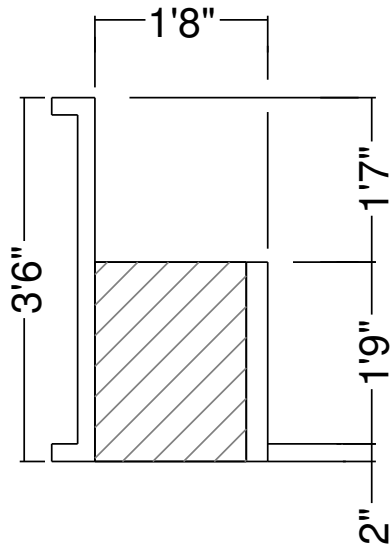

4R 16 Ft Panel Bench Detail  
 Dwg No.: RPBPF092-2

Side View - Bench

Royal Palm Pools, Inc.  
 Monroe, NC

4R 18 Ft Panel Bench Detail  
 Dwg No.: RPBPF068-1

Side View

Royal Palm Pools, Inc.  
 Monroe, NC

4R 18 Ft Panel Bench Detail  
 Dwg No.: RPBPF068-2

Side View

Royal Palm Pools, Inc.  
 Monroe, NC

4R 20 Ft Panel Bench-18  
 Dwg No.: RPBPF086-1

Side View

Royal Palm Pools, Inc.  
Monroe, NC

4 Ft 24 In Panel Bench Detail  
Dwg No.: RPBPF096-1

Royal Palm Pools, Inc.  
 Monroe, NC

5 Ft. 20 In. Panel Bench  
 Dwg No.: RPBPF006-1

Side View

Royal Palm Pools, Inc.  
 Monroe, NC

6 Ft 18 In Panel Bench Detail  
 Dwg No.: RPBPF094-1

Side View

Royal Palm Pools, Inc.  
Monroe, NC

6 Ft x 4 Ft Panel Bench  
Dwg No.: RPBPF058-1

Side View

Royal Palm Pools, Inc.  
 Monroe, NC

7 Ft x 5 Ft Panel Bench  
 Dwg No.: RPBPF048-1

Royal Palm Pools, Inc.  
Monroe, NC

8Ft6In Panel Bench-20 Detail  
Dwg No: RPBPF088-1

Royal Palm Pools, Inc.  
Monroe, NC