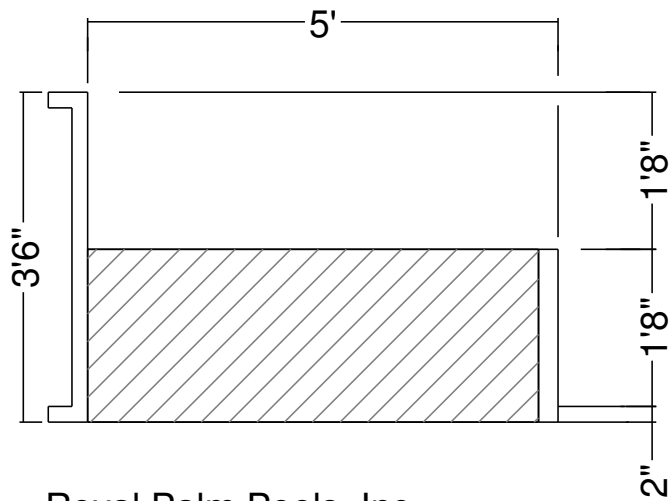

Side View

Royal Palm Pools, Inc.
Monroe, NC

7 Ft x 5 Ft Panel Bench
Dwg No.: RPBPF048-1