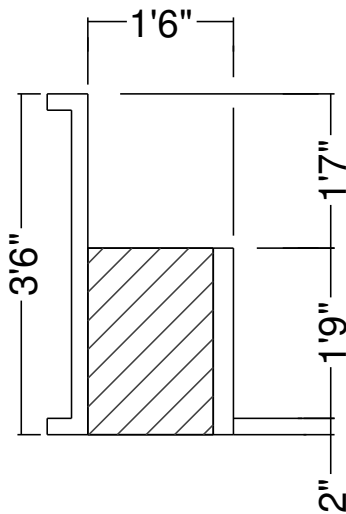

9R 18" Curved Panel Bench  
 Dwg No.: RPBPF038-1

Side View

Royal Palm Pools, Inc.  
 Monroe, NC

9R 18" Curved Panel Bench  
 Dwg No.: RPBPF038-2

Side View

Royal Palm Pools, Inc.  
 Monroe, NC

9R 18" Curved Panel Bench  
 Dwg No.: RPBPF038-3