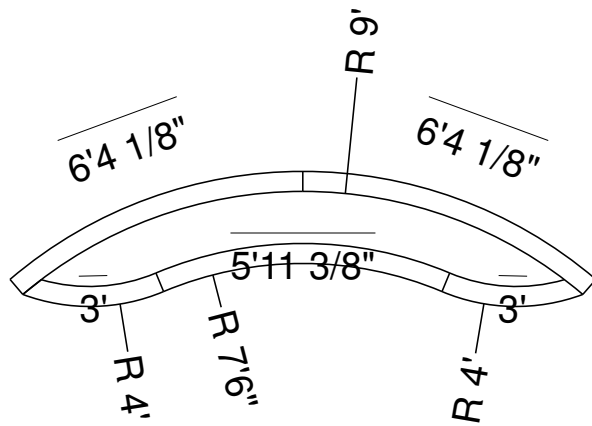

Side View

Royal Palm Pools, Inc.  
 Monroe, NC

8R 24 In Curved Panel Bench  
 Dwg No.: RPBPF040-1

Royal Palm Pools, Inc.  
 Monroe, NC

86R 18 In Curved Panel Bench  
 Dwg No.: RPBPF064-1

Side View

Royal Palm Pools, Inc.  
 Monroe, NC