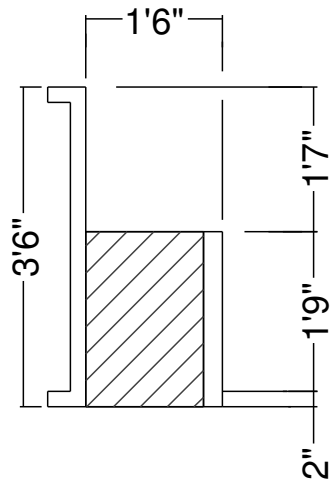

Royal Palm Pools, Inc.  
 Monroe, NC

2R 21 Ft Panel Bench-24  
 Dwg No.: RPBPF103-1

Side View - Bench

Royal Palm Pools, Inc.  
 Monroe, NC

4R 16 Ft Panel Bench Detail  
 Dwg No.: RPBPF092-1

Side View

Royal Palm Pools, Inc.  
 Monroe, NC

4R 16 Ft Panel Bench Detail  
 Dwg No.: RPBPF092-2

Side View - Bench

Royal Palm Pools, Inc.  
 Monroe, NC

4R 18 Ft Panel Bench Detail  
 Dwg No.: RPBPF068-1

Side View

Royal Palm Pools, Inc.  
 Monroe, NC

4R 18 Ft Panel Bench Detail  
 Dwg No.: RPBPF068-2

Side View

Royal Palm Pools, Inc.  
 Monroe, NC

4R 20 Ft Panel Bench-18  
 Dwg No.: RPBPF086-1

Side View

Royal Palm Pools, Inc.  
Monroe, NC

4 Ft 24 In Panel Bench Detail  
Dwg No.: RPBPF096-1

Royal Palm Pools, Inc.  
 Monroe, NC

5 Ft. 20 In. Panel Bench  
 Dwg No.: RPBPF006-1

Side View

Royal Palm Pools, Inc.  
 Monroe, NC

6 Ft 18 In Panel Bench Detail  
 Dwg No.: RPBPF094-1

Side View

Royal Palm Pools, Inc.  
Monroe, NC

6 Ft x 4 Ft Panel Bench  
Dwg No.: RPBPF058-1