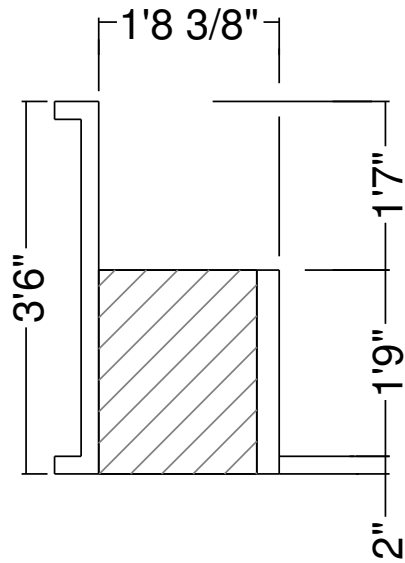

Side View

Royal Palm Pools, Inc.  
 Monroe, NC

9R 21 In Panel Bench  
 Dwg No.: RPBPF019-1

Side View

Royal Palm Pools, Inc.  
 Monroe, NC

10R 18" Panel Bench  
 Dwg No.: RPBPF099-1

Side View

Royal Palm Pools, Inc.  
Monroe, NC

10R 20" Panel Bench  
Dwg No.: RPBPF023-1

Side View

Royal Palm Pools, Inc.  
 Monroe, NC

10R 34 Panel Bench Detail  
 Dwg No.: RPBPF024-1

Side View

Royal Palm Pools, Inc.  
 Monroe, NC

5R 20 In. Wedding Panel Bench  
 Dwg No.: RPBPF051-1

Side View

Royal Palm Pools, Inc.  
 Monroe, NC

5R 24 In Wedding Panel Bench  
 Dwg No.: RPBPF089-1

Royal Palm Pools, Inc.  
 Monroe, NC

6R 20 In. Wedding Panel Bench  
 Dwg No.: RPBPF059-1

Side View

Royal Palm Pools, Inc.  
 Monroe, NC