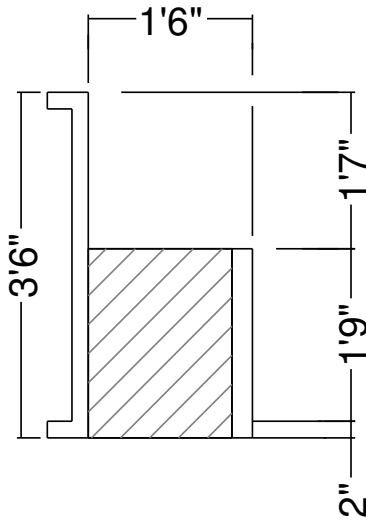

7R 29 In Wedding Panel Bench Detail  
 Dwg No.: RPBP115-1

Side View

Royal Palm Pools, Inc.  
 Monroe, NC

8R 20" Wedding Panel Bench  
 Dwg No.: RPBPF012-1

Side View

Royal Palm Pools, Inc.  
 Monroe, NC

8R Wedding Panel Bench-20 Detail  
 Dwg No.: RPBPF012-2

Side View

Royal Palm Pools, Inc.  
 Monroe, NC

8R 25 In Wedding Panel Bench  
 Dwg No.: RPBPF015-1

Side View

Royal Palm Pools, Inc.  
 Monroe, NC

8R 54 In Wedding Panel Bench  
 Dwg. No.: RPBPF041-1

Side View