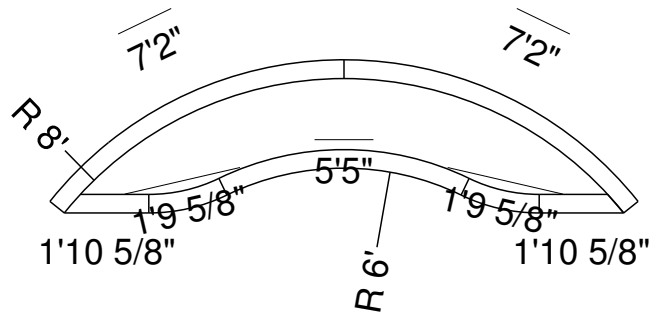

8R 18" Curved Panel Bench  
 Dwg No.: RPBPF001-5

Side View

Royal Palm Pools, Inc.  
 Monroe, NC

8R 18 In Curved Panel Bench Detail  
 Dwg No.: RPBPF001-6

Side View

Royal Palm Pools, Inc.  
 Monroe, NC

8R 20 In Curved Panel Bench  
 Dwg No.: RPBPF049-1