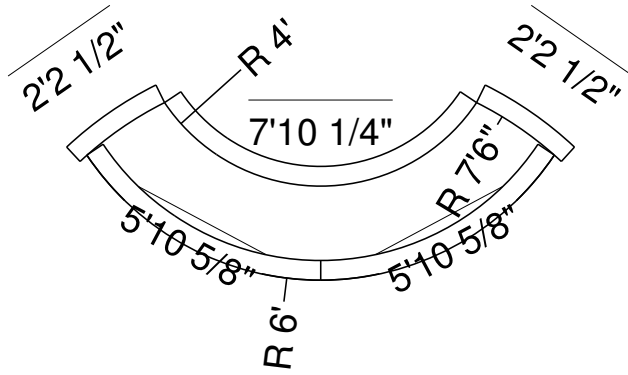

Royal Palm Pools, Inc.
Monroe, NC

4RR 24" Panel Bench
Dwg No.: RPBPF056-1