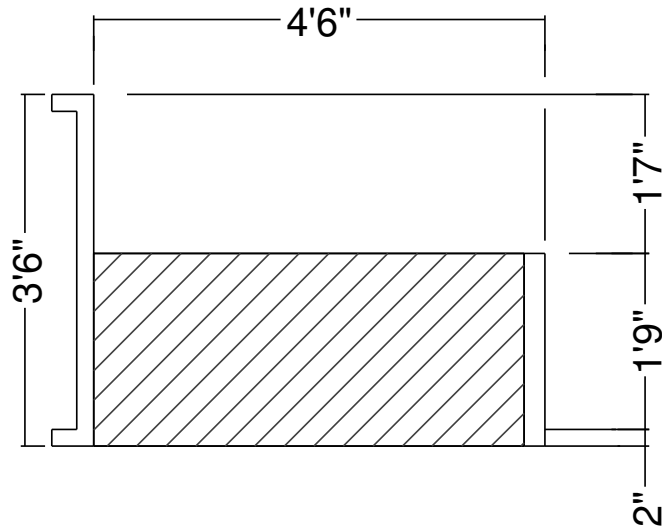

Side View

Royal Palm Pools, Inc.  
 Monroe, NC

8R 25 In Wedding Panel Bench  
 Dwg No.: RPBPF015-1

Side View

Royal Palm Pools, Inc.  
 Monroe, NC

8R 54 In Wedding Panel Bench  
 Dwg. No.: RPBPF041-1

Side View