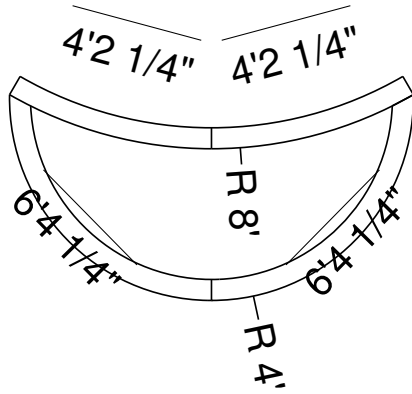

9R 20" Wedding Cake Panel Bench  
Dwg No.: RPBPF037-2

Side View

Royal Palm Pools, Inc.  
Monroe, NC

10R 36 In. Wedding Panel Bench  
Dwg No.: RPBPF032-1

Side View

Royal Palm Pools, Inc.  
Monroe, NC

10R 4 Ft Wedding Panel Bench Detail  
Dwg No.: RPBPF083-1