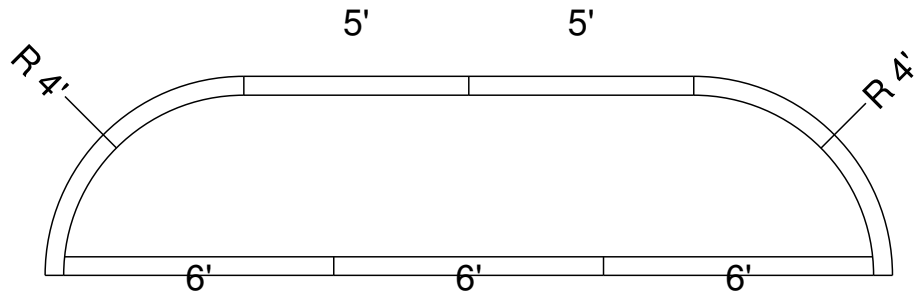

Royal Palm Pools, Inc.
Monroe, NC

4R 18 Ft Panel Bench Detail
Dwg No.: RPBPF068-1