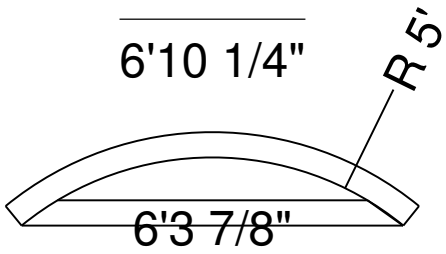

4R 20 In Panel Bench  
 Dwg No.: RPBPF005-3

Royal Palm Pools, Inc.  
 Monroe, NC

4R 20 In Panel Bench  
 Dwg No.: RPBPF005-4

Side View

Royal Palm Pools, Inc.  
 Monroe, NC

4RR 24" Panel Bench  
 Dwg No.: RPBPF056-1