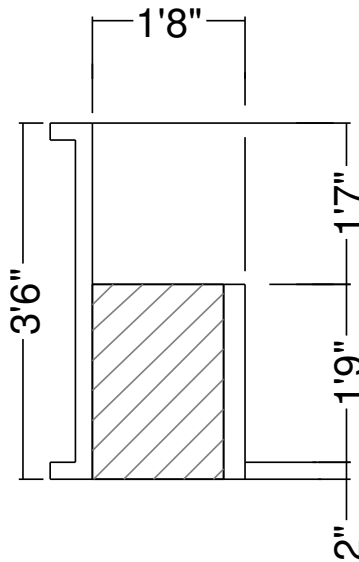

Side View

Royal Palm Pools, Inc.  
 Monroe, NC

4R 20 In. Panel Bench  
 Dwg No.: RPBPF005-1

Side View

Royal Palm Pools, Inc.  
Monroe, NC

4R 20 In Panel Bench  
Dwg No.: RPBPF005-2

Side View - Bench

Royal Palm Pools, Inc.  
 Monroe, NC