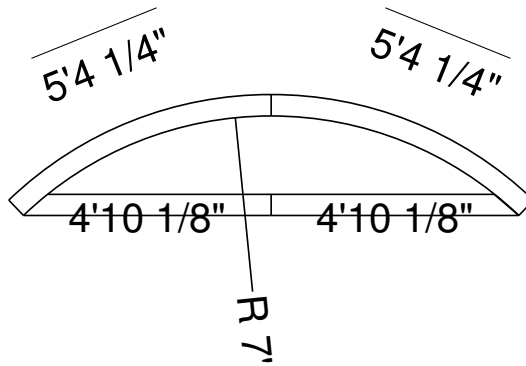

Royal Palm Pools, Inc.
Monroe, NC

7R 23" Panel Bench
Dwg No.: RPBPF036-1