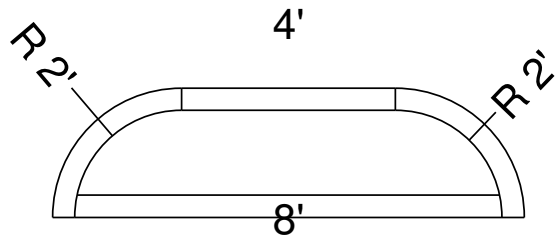

Royal Palm Pools, Inc.
Monroe, NC

2R 8 Ft Panel Bench-24 Detail
Dwg No.: RPBPF072-1