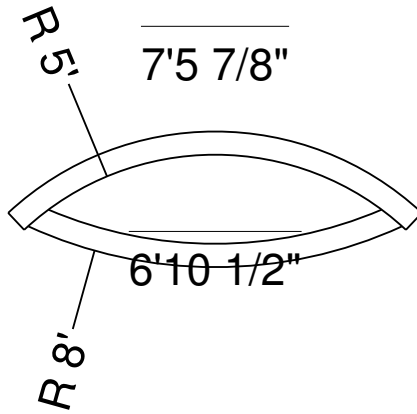

10R 20" Panel Bench  
Dwg No.: RPBPF023-1

Side View

Royal Palm Pools, Inc.  
 Monroe, NC

10R 34 Panel Bench Detail  
 Dwg No.: RPBPF024-1

Side View

Royal Palm Pools, Inc.  
 Monroe, NC

5R 20 In. Wedding Panel Bench  
 Dwg No.: RPBPF051-1