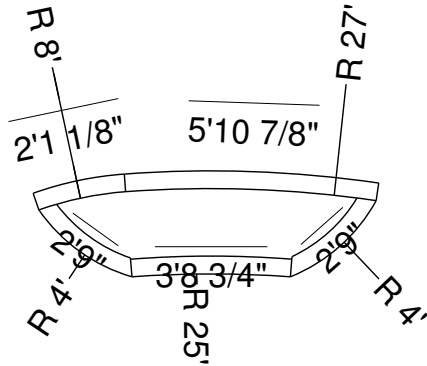

Royal Palm Pools, Inc.
Monroe, NC

8R-27R 24 In Panel Bench
Dwg No.: RPBPF031-1