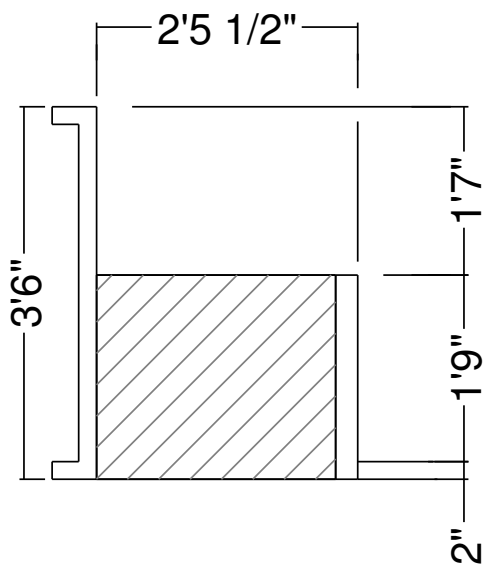

10R 20" Panel Bench  
Dwg No.: RPBPF023-1

Side View

Royal Palm Pools, Inc.  
 Monroe, NC

10R 34 Panel Bench Detail  
 Dwg No.: RPBPF024-1

Side View

Royal Palm Pools, Inc.  
 Monroe, NC

5R 20 In. Wedding Panel Bench  
 Dwg No.: RPBPF051-1

Side View

Royal Palm Pools, Inc.  
 Monroe, NC

5R 24 In Wedding Panel Bench  
 Dwg No.: RPBPF089-1

Royal Palm Pools, Inc.  
 Monroe, NC

6R 20 In. Wedding Panel Bench  
 Dwg No.: RPBPF059-1

Side View

Royal Palm Pools, Inc.  
 Monroe, NC