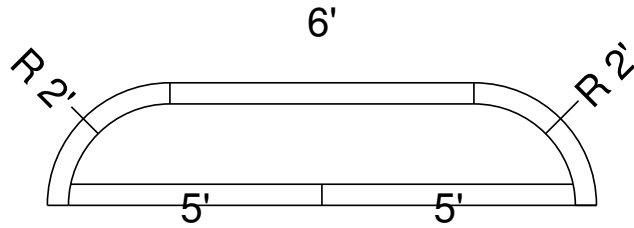

Royal Palm Pools, Inc.
Monroe, NC

2R 10 Ft Panel Bench-24
Dwg No.: RPBPF054-2