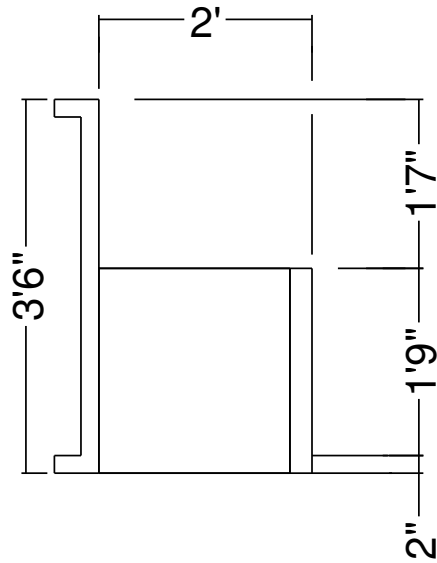

Side View

Royal Palm Pools, Inc.
Monroe, NC

8R 24" Panel Bench
Dwg No.: RPBPF013-1