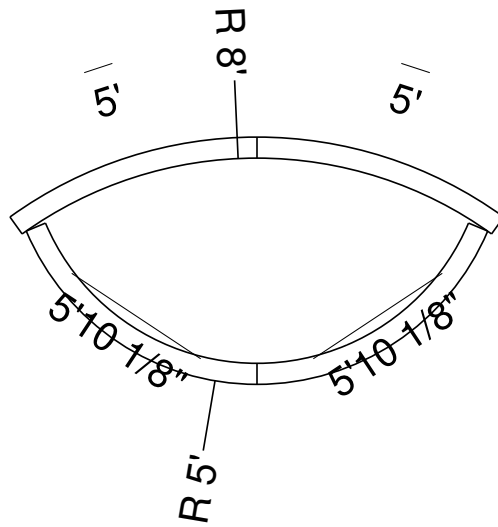

Royal Palm Pools, Inc.
Monroe, NC

8R 54 In Wedding Panel Bench
Dwg. No.: RPBPF041-1