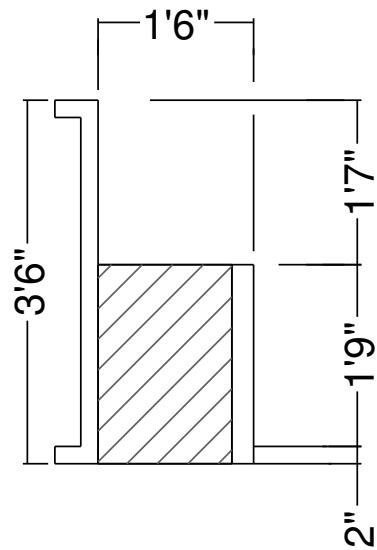

5 Ft. 20 In. Panel Bench  
 Dwg No.: RPBPF006-1

Side View

Royal Palm Pools, Inc.  
 Monroe, NC

6 Ft 18 In Panel Bench Detail  
 Dwg No.: RPBPF094-1

Side View

Royal Palm Pools, Inc.  
Monroe, NC

6 Ft x 4 Ft Panel Bench  
Dwg No.: RPBPF058-1

Side View

Royal Palm Pools, Inc.  
 Monroe, NC

7 Ft x 5 Ft Panel Bench  
 Dwg No.: RPBPF048-1

Royal Palm Pools, Inc.  
Monroe, NC

8Ft6In Panel Bench-20 Detail  
Dwg No: RPBPF088-1

Royal Palm Pools, Inc.  
Monroe, NC

8 Ft 18 In. Panel Bench  
Dwg No.: RPBPF010-1

Side View

Royal Palm Pools, Inc.  
Monroe, NC

25 Ft Panel Bench-18  
Dwg No.: RPBPF118-1

Side View

Royal Palm Pools, Inc.  
Monroe, NC

Gothic 20 In. Panel Bench  
Dwg No.: RPBPF027-1