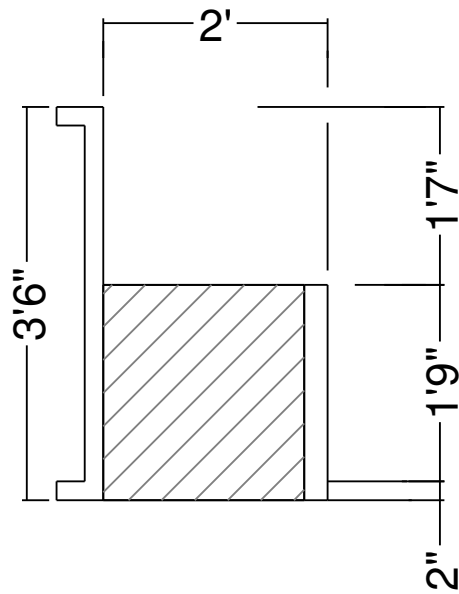

Side View

Royal Palm Pools, Inc.
Monroe, NC

5R 24 In Wedding Panel Bench
Dwg No.: RPBPF089-1