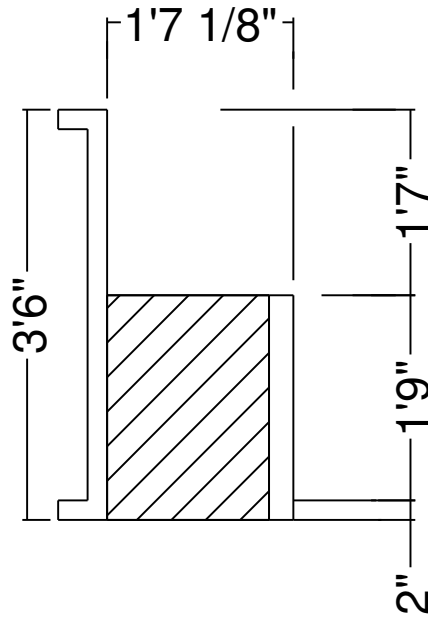

6R 29 In Panel Bench  
Dwg No.: RPBPF053-1

Side View

Royal Palm Pools, Inc.  
 Monroe, NC

66R 20" Panel Bench  
 Dwg No.: RPBPF025-1

Side View

Royal Palm Pools, Inc.  
Monroe, NC

7R 19 In Panel Bench  
Dwg No.: RPBPF052-1