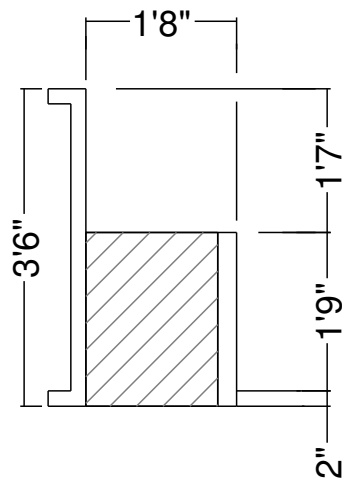

Side View

Royal Palm Pools, Inc.
Monroe, NC

66R 20" Panel Bench
Dwg No.: RPBPF025-1