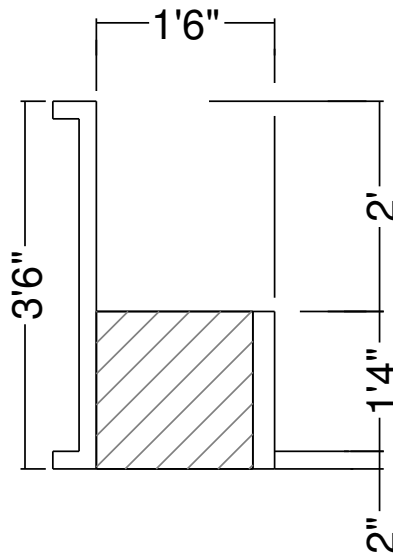

Side View

Royal Palm Pools, Inc.
Monroe, NC

7R 18" Curved Panel Bench
Dwg No.: RPBPF039-3