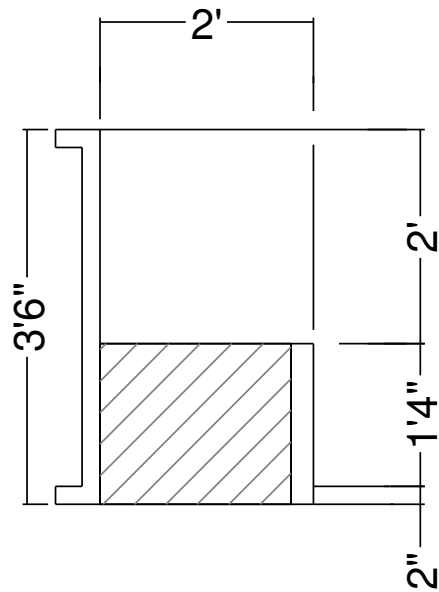

Side View

Royal Palm Pools, Inc.  
Monroe, NC

2R 4 Ft Panel Bench-24  
Dwg No.: RPBPF067-1

Royal Palm Pools, Inc.  
Monroe, NC

2R 6 Ft Panel Bench-24  
Dwg No.: RPBPF070-1

Royal Palm Pools, Inc.  
Monroe, NC

2R 8 Ft Panel Bench-20 Detail  
Dwg No.: RPBPF060-1

Royal Palm Pools, Inc.  
Monroe, NC

2R 8 Ft Panel Bench-24 Detail  
Dwg No.: RPBPF072-1

Side View

Royal Palm Pools, Inc.  
 Monroe, NC

2R 8 Ft Panel Bench-24  
 Dwg No.: RPBPF072-2