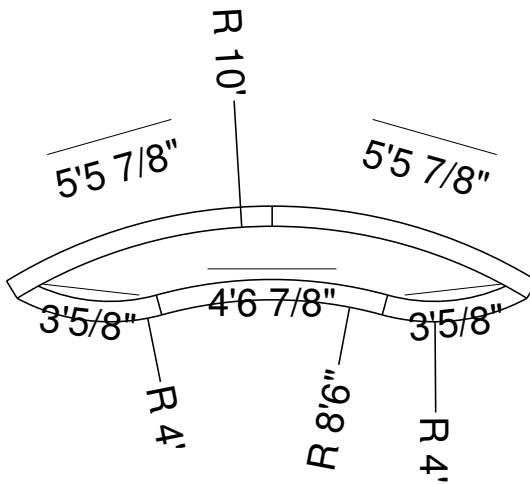

9R 18" Curved Panel Bench  
 Dwg No.: RPBPF038-1

Side View

Royal Palm Pools, Inc.  
 Monroe, NC

9R 18" Curved Panel Bench  
 Dwg No.: RPBPF038-2

Side View

Royal Palm Pools, Inc.  
 Monroe, NC

9R 18" Curved Panel Bench  
 Dwg No.: RPBPF038-3

Side View

Royal Palm Pools, Inc.  
 Monroe, NC

9R 18" Curved Panel Bench  
 Dwg No.: RPBPF038-4

Side View

Royal Palm Pools, Inc.  
 Monroe, NC

10R 18 In Curved Panel Bench  
 Dwg No.: RPBPF022-1

Side View

Royal Palm Pools, Inc.  
 Monroe, NC

10R 18 In Curved Panel Bench  
 Dwg No.: RPBPF022-2

Side View

Royal Palm Pools, Inc.  
Monroe, NC

10R 18 In Curved Panel Bench  
Dwg No.: RPBPF022-3

Side View

Royal Palm Pools, Inc.  
 Monroe, NC

12R Curved Panel Bench-18 Detail  
 Dwg No.: RPBPF108-1