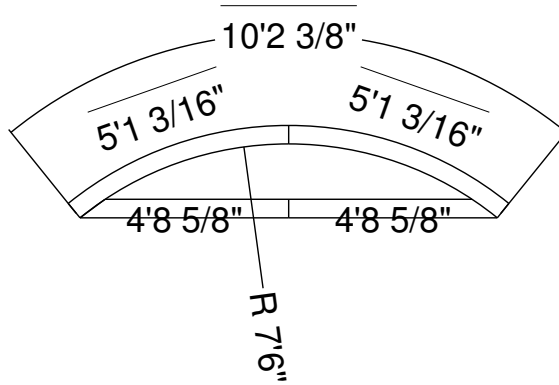

Royal Palm Pools, Inc.
Monroe, NC

76R 20" Panel Bench
Dwg No.: RPBPF026-1