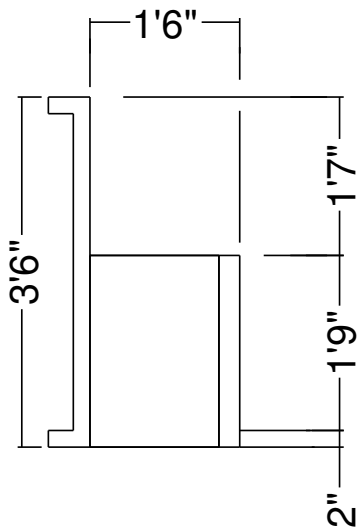

Royal Palm Pools, Inc.  
 Monroe, NC

2R 21 Ft Panel Bench-24  
 Dwg No.: RPBPF103-1

Side View - Bench

Royal Palm Pools, Inc.  
 Monroe, NC

4R 16 Ft Panel Bench Detail  
 Dwg No.: RPBPF092-1

Side View

Royal Palm Pools, Inc.  
 Monroe, NC

4R 16 Ft Panel Bench Detail  
 Dwg No.: RPBPF092-2

Side View - Bench

Royal Palm Pools, Inc.  
 Monroe, NC

4R 18 Ft Panel Bench Detail  
 Dwg No.: RPBPF068-1

Side View

Royal Palm Pools, Inc.  
 Monroe, NC

4R 18 Ft Panel Bench Detail  
 Dwg No.: RPBPF068-2

Side View

Royal Palm Pools, Inc.  
 Monroe, NC

4R 20 Ft Panel Bench-18  
 Dwg No.: RPBPF086-1

Side View

Royal Palm Pools, Inc.  
Monroe, NC

4 Ft 24 In Panel Bench Detail  
Dwg No.: RPBPF096-1

Royal Palm Pools, Inc.  
 Monroe, NC

5 Ft. 20 In. Panel Bench  
 Dwg No.: RPBPF006-1

Side View

Royal Palm Pools, Inc.  
 Monroe, NC

6 Ft 18 In Panel Bench Detail  
 Dwg No.: RPBPF094-1

Side View

Royal Palm Pools, Inc.  
Monroe, NC

6 Ft x 4 Ft Panel Bench  
Dwg No.: RPBPF058-1