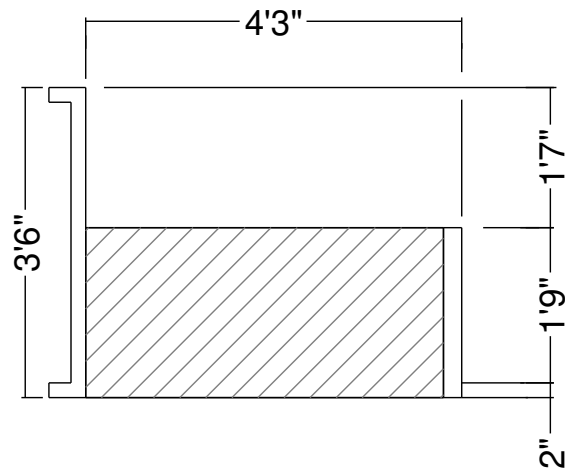

Royal Palm Pools, Inc.
Monroe, NC

Grecian Panel Bench Detail
Dwg No.: RPBPF080-1