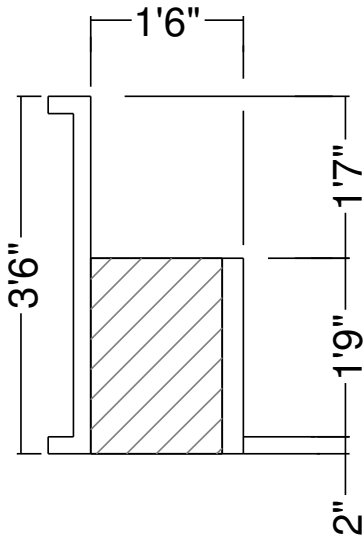

9R 20" Wedding Cake Panel Bench  
Dwg No.: RPBPF037-2

Side View

Royal Palm Pools, Inc.  
Monroe, NC

10R 36 In. Wedding Panel Bench  
Dwg No.: RPBPF032-1

Side View

Royal Palm Pools, Inc.  
Monroe, NC

10R 4 Ft Wedding Panel Bench Detail  
Dwg No.: RPBPF083-1

Side View

Royal Palm Pools, Inc.  
Monroe, NC

8RR 36 In Wedding Panel Bench  
Dwg No.: RPBPF033-1

Side View

Royal Palm Pools, Inc.  
Monroe, NC

4R 24 In Curved Panel Bench Detail  
Dwg No.: RPBPF119-1

Side View