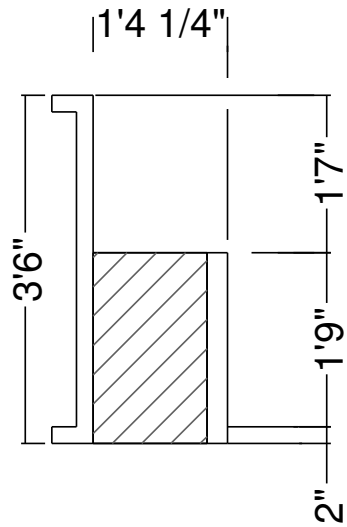

Side View

Royal Palm Pools, Inc.
Monroe, NC

8R 16 In Panel Bench
Dwg No.: RPBPF030-1