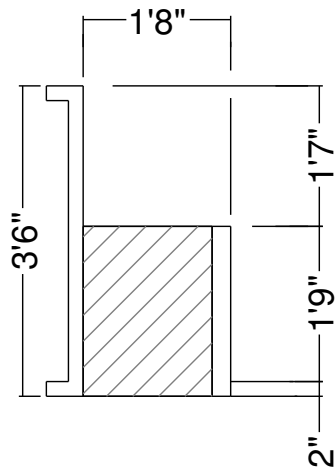

6R 29 In Panel Bench  
Dwg No.: RPBPF053-1

Side View

Royal Palm Pools, Inc.  
 Monroe, NC

66R 20" Panel Bench  
 Dwg No.: RPBPF025-1

Side View

Royal Palm Pools, Inc.  
Monroe, NC

7R 19 In Panel Bench  
Dwg No.: RPBPF052-1

Side View

Royal Palm Pools, Inc.  
 Monroe, NC

7R 20" Panel Bench  
 Dwg No.: RPBPF009-1

Side View

Royal Palm Pools, Inc.  
 Monroe, NC

7R 23" Panel Bench  
 Dwg No.: RPBPF036-1

Side View

Royal Palm Pools, Inc.  
 Monroe, NC