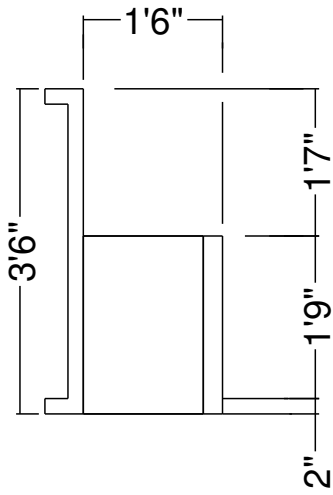

2R 10 Ft Panel Bench-24 Detail  
Dwg No.: RPBPF054-3

Side View

Royal Palm Pools, Inc.  
 Monroe, NC

2R 10 Ft Panel Form Cuddle Cove-20  
 RPBPF002-1

Side View

Royal Palm Pools, Inc.  
Monroe, NC

2R 20 In Panel Bench  
Dwg No.: RPBPf003-1

Royal Palm Pools, Inc.  
 Monroe, NC

2R 21 Ft Panel Bench-24  
 Dwg No.: RPBPF103-1

Side View - Bench

Royal Palm Pools, Inc.  
 Monroe, NC

4R 16 Ft Panel Bench Detail  
 Dwg No.: RPBPF092-1

Side View

Royal Palm Pools, Inc.  
 Monroe, NC

4R 16 Ft Panel Bench Detail  
 Dwg No.: RPBPF092-2

Side View - Bench

Royal Palm Pools, Inc.  
 Monroe, NC

4R 18 Ft Panel Bench Detail  
 Dwg No.: RPBPF068-1

Side View

Royal Palm Pools, Inc.  
 Monroe, NC

4R 18 Ft Panel Bench Detail  
 Dwg No.: RPBPF068-2

5 Ft. 20 In. Panel Bench  
 Dwg No.: RPBPF006-1

Side View

Royal Palm Pools, Inc.  
 Monroe, NC

6 Ft 18 In Panel Bench Detail  
 Dwg No.: RPBPF094-1

Side View

Royal Palm Pools, Inc.  
Monroe, NC

6 Ft x 4 Ft Panel Bench  
Dwg No.: RPBPF058-1