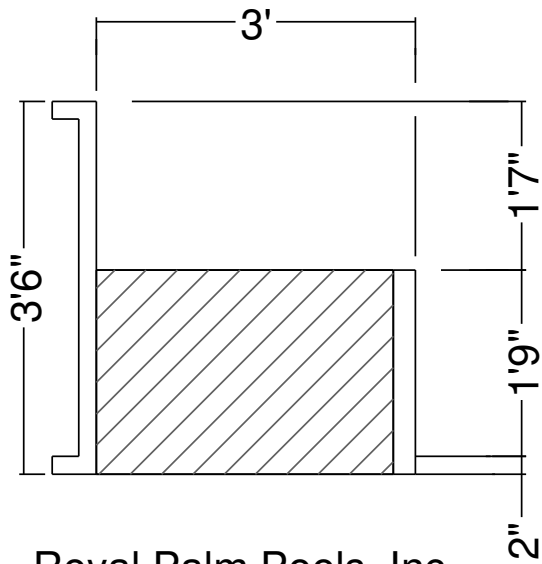

Royal Palm Pools, Inc.  
Monroe, NC

9R 18 In Wedding Panel Bench  
Dwg No.: RPBPF017-1

Side View

Royal Palm Pools, Inc.  
 Monroe, NC

9R 20" Wedding Cake Panel Bench  
 Dwg No.: RPBPF037-1

Side View

Royal Palm Pools, Inc.  
Monroe, NC

9R 20" Wedding Cake Panel Bench  
Dwg No.: RPBPF037-2

Side View

Royal Palm Pools, Inc.  
Monroe, NC

10R 36 In. Wedding Panel Bench  
Dwg No.: RPBPF032-1

Side View

Royal Palm Pools, Inc.  
Monroe, NC

10R 4 Ft Wedding Panel Bench Detail  
Dwg No.: RPBPF083-1