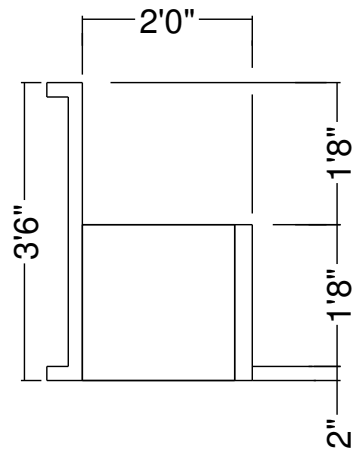

Side View

Royal Palm Pools, Inc.
Monroe, NC

7R 24 In Curved Panel Bench
Dwg No.: RPBPF087-1