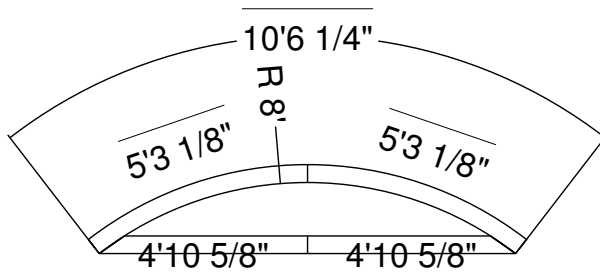

76R 20" Panel Bench  
 Dwg No.: RPBPF026-1

Side View

Royal Palm Pools, Inc.  
Monroe, NC

8R 16 In Panel Bench  
Dwg No.: RPBPF030-1

Side View

Royal Palm Pools, Inc.  
 Monroe, NC

8R 20" Panel Bench  
 Dwg No.: RPBPF011-1