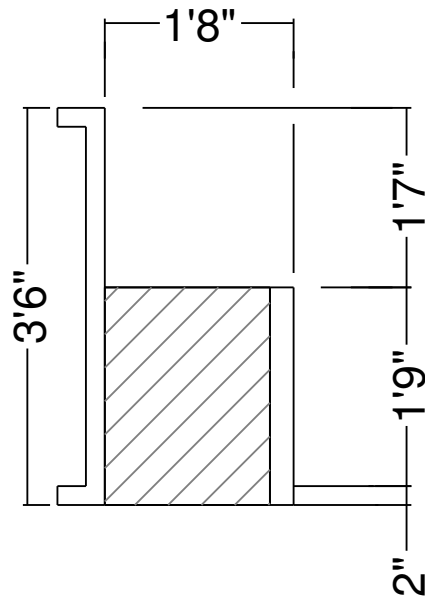

Side View

Royal Palm Pools, Inc.
Monroe, NC

6R 20" Panel Bench
Dwg No.: RPBPF007-2