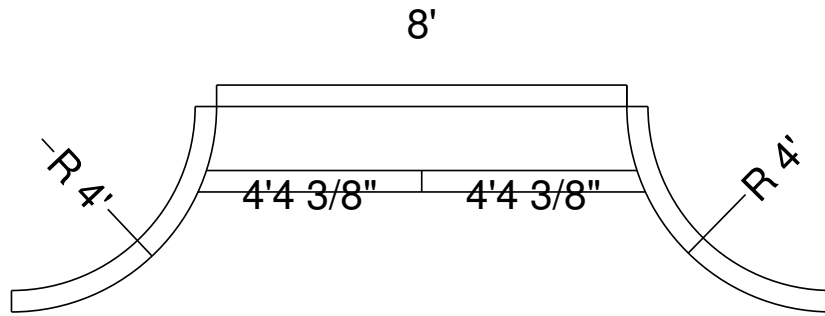

8 Ft 18 In. Panel Bench  
Dwg No.: RPBPF010-1

Side View

Royal Palm Pools, Inc.  
Monroe, NC

25 Ft Panel Bench-18  
Dwg No.: RPBPF118-1

Side View

Royal Palm Pools, Inc.  
Monroe, NC

Gothic 20 In. Panel Bench  
Dwg No.: RPBPF027-1