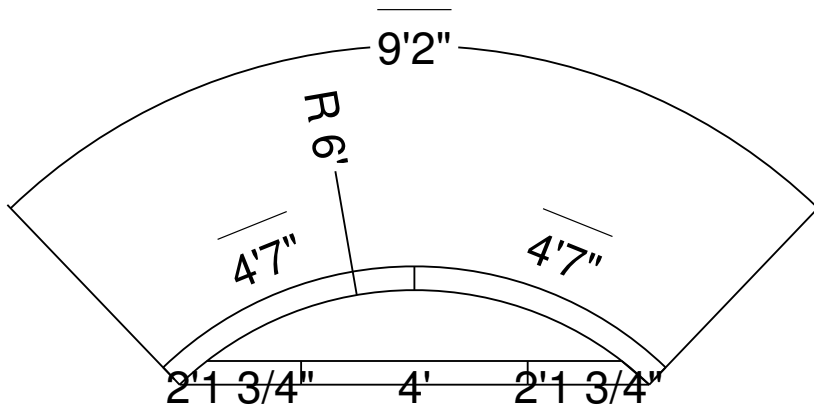

Royal Palm Pools, Inc.
Monroe, NC

6R 20" Panel Bench
Dwg No.: RPBPF007-2