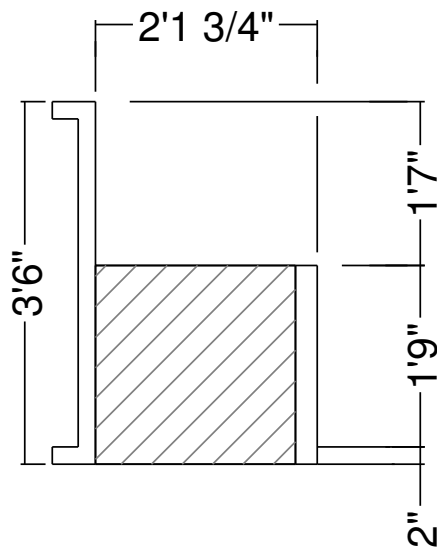

Side View

Royal Palm Pools, Inc.  
 Monroe, NC

8R 24" Panel Bench  
 Dwg No.: RPBPF013-1

Royal Palm Pools, Inc.  
 Monroe, NC

8R 24 In Panel Bench  
 Dwg No.: RPBPF013-2

Side View

Royal Palm Pools, Inc.  
 Monroe, NC