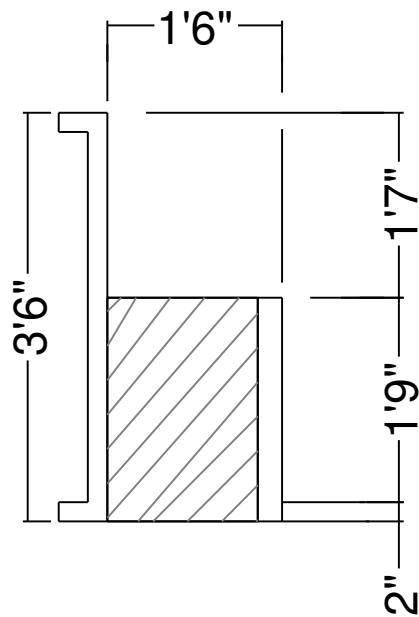

Side View

Royal Palm Pools, Inc.  
 Monroe, NC

9R 21 In Panel Bench  
 Dwg No.: RPBPF019-1

Side View

Royal Palm Pools, Inc.  
 Monroe, NC

10R 18" Panel Bench  
 Dwg No.: RPBPF099-1

Side View

Royal Palm Pools, Inc.  
Monroe, NC

10R 20" Panel Bench  
Dwg No.: RPBPF023-1

Side View

Royal Palm Pools, Inc.  
 Monroe, NC

10R 34 Panel Bench Detail  
 Dwg No.: RPBPF024-1

Side View

Royal Palm Pools, Inc.  
 Monroe, NC

5R 20 In. Wedding Panel Bench  
 Dwg No.: RPBPF051-1