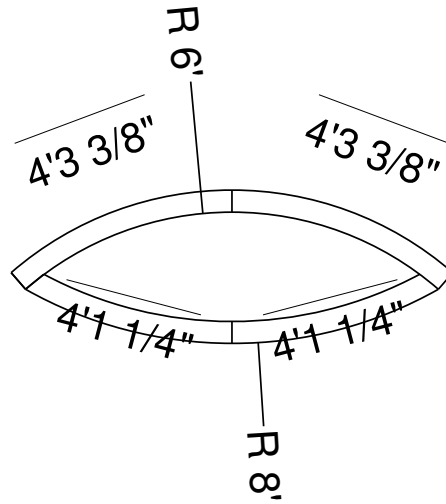

Royal Palm Pools, Inc.  
Monroe, NC

6R 20" Panel Bench  
Dwg No.: RPBPF007-1

Side View

Royal Palm Pools, Inc.  
 Monroe, NC

6R 20" Panel Bench  
 Dwg No.: RPBPF007-2

Side View

Royal Palm Pools, Inc.  
Monroe, NC

6R 29 In Panel Bench  
Dwg No.: RPBPF053-1

Side View

Royal Palm Pools, Inc.  
 Monroe, NC

66R 20" Panel Bench  
 Dwg No.: RPBPF025-1

Side View

Royal Palm Pools, Inc.  
Monroe, NC

7R 19 In Panel Bench  
Dwg No.: RPBPF052-1