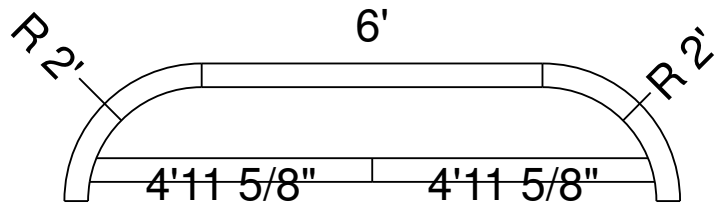

Side View

Royal Palm Pools, Inc.
Monroe, NC

2R 10 Ft Panel Form Cuddle Cove-20
RPBPF002-1