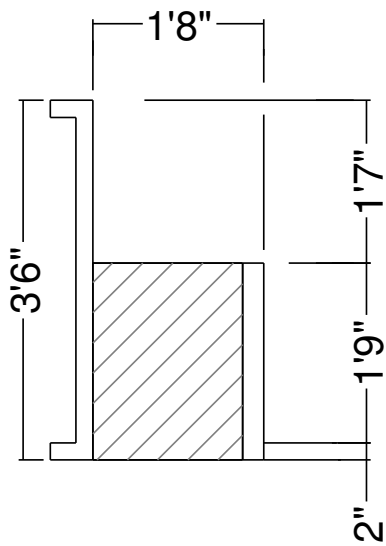

Side View

Royal Palm Pools, Inc.
Monroe, NC

Gothic 20 In. Panel Bench
Dwg No.: RPBPF027-2