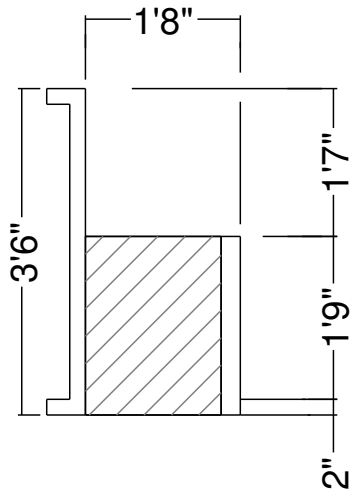

Grecian Panel Bench Detail  
Dwg No.: RPBPF080-2

Side View

Royal Palm Pools, Inc.  
Monroe, NC

4R 15 In. Panel Bench  
Dwg No.: RPBP090-1

Side View

Royal Palm Pools, Inc.  
Monroe, NC

4R 17 In. Panel Bench  
Dwg No.: RPBPF004-1

Side View

Royal Palm Pools, Inc.  
 Monroe, NC

4R 20 In. Panel Bench  
 Dwg No.: RPBPF005-1

Side View

Royal Palm Pools, Inc.  
Monroe, NC

4R 20 In Panel Bench  
Dwg No.: RPBPF005-2

Side View - Bench

Royal Palm Pools, Inc.  
 Monroe, NC