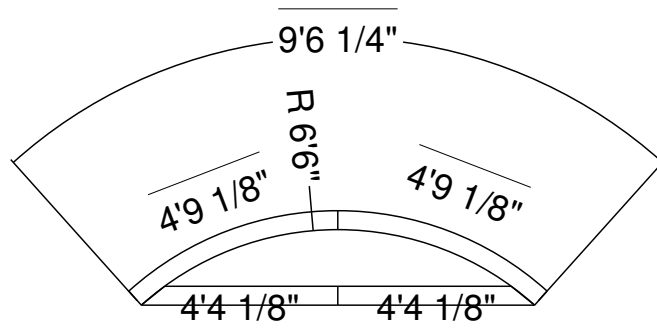

6R 29 In Panel Bench  
Dwg No.: RPBPF053-1

Side View

Royal Palm Pools, Inc.  
 Monroe, NC

66R 20" Panel Bench  
 Dwg No.: RPBPF025-1

Side View

Royal Palm Pools, Inc.  
Monroe, NC

7R 19 In Panel Bench  
Dwg No.: RPBPF052-1