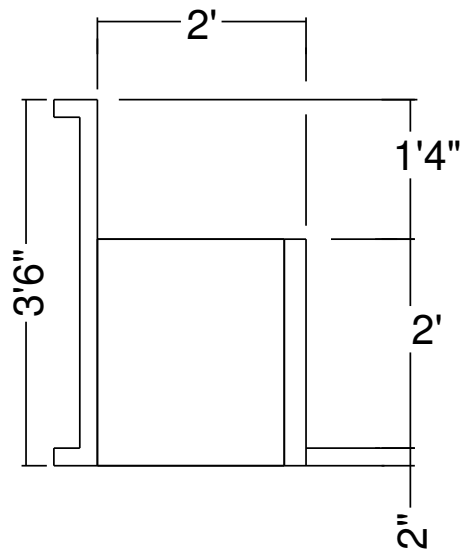

Royal Palm Pools, Inc.
Monroe, NC

8R 24 In Panel Bench
Dwg No.: RPBPF013-2