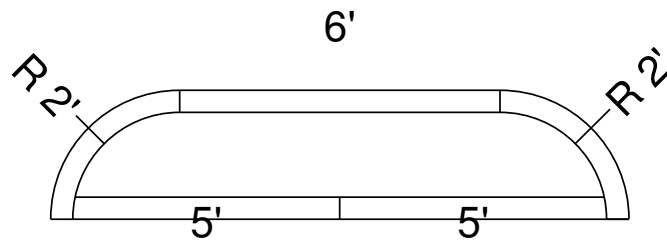

Side View

Royal Palm Pools, Inc.  
 Monroe, NC

2R 10 Ft Panel Bench-24  
 Dwg No.: RPBPF054-1

Side View

Royal Palm Pools, Inc.  
Monroe, NC

2R 10 Ft Panel Bench-24  
Dwg No.: RPBPF054-2

Royal Palm Pools, Inc.  
Monroe, NC