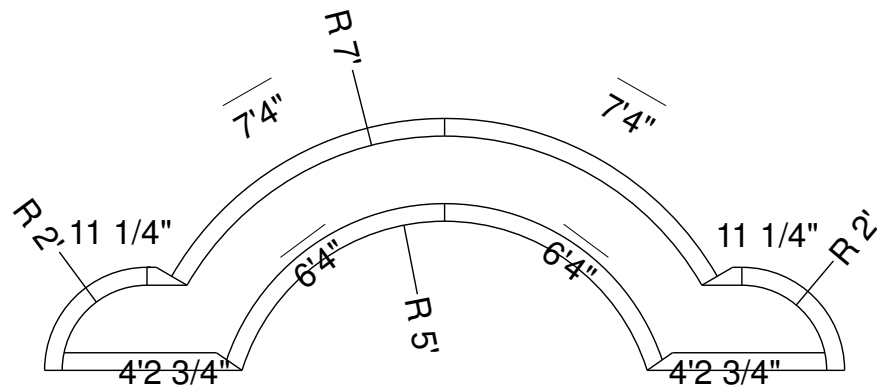

7R 18" Curved Panel Bench  
Dwg No.: RPBPF039-2

Side View

Royal Palm Pools, Inc.  
Monroe, NC

7R 18" Curved Panel Bench  
Dwg No.: RPBPF039-3

Side View

Royal Palm Pools, Inc.  
 Monroe, NC

7R 18 In Curved Panel Bench  
 Dwg No.: RPBP039-4