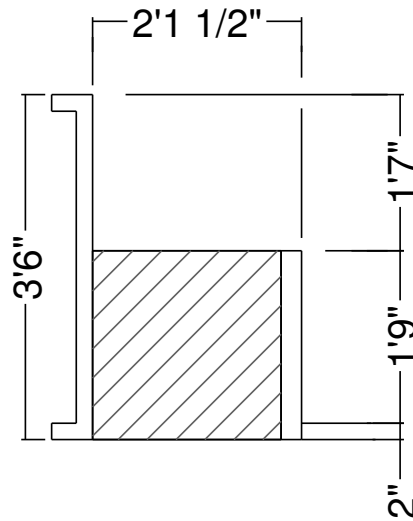

Side View

Royal Palm Pools, Inc.
Monroe, NC

8R 25 In Wedding Panel Bench
Dwg No.: RPBPF015-1