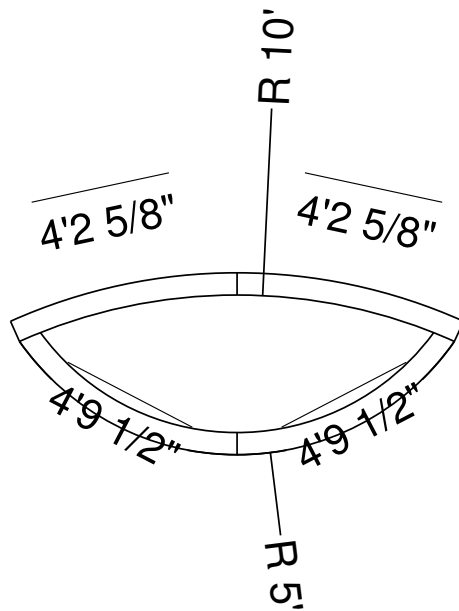

7R 29 In Wedding Panel Bench Detail  
 Dwg No.: RPBP115-1

Side View

Royal Palm Pools, Inc.  
 Monroe, NC

8R 20" Wedding Panel Bench  
 Dwg No.: RPBPF012-1

Side View

Royal Palm Pools, Inc.  
 Monroe, NC

8R Wedding Panel Bench-20 Detail  
 Dwg No.: RPBPF012-2

Side View

Royal Palm Pools, Inc.  
 Monroe, NC

8R 25 In Wedding Panel Bench  
 Dwg No.: RPBPF015-1

Side View

Royal Palm Pools, Inc.  
 Monroe, NC

8R 54 In Wedding Panel Bench  
 Dwg. No.: RPBPF041-1

Side View

Royal Palm Pools, Inc.  
Monroe, NC

9R 18 In Wedding Panel Bench  
Dwg No.: RPBPF017-1

Side View

Royal Palm Pools, Inc.  
 Monroe, NC

9R 20" Wedding Cake Panel Bench  
 Dwg No.: RPBPF037-1

Side View

Royal Palm Pools, Inc.  
Monroe, NC

9R 20" Wedding Cake Panel Bench  
Dwg No.: RPBPF037-2

Side View

Royal Palm Pools, Inc.  
Monroe, NC

10R 36 In. Wedding Panel Bench  
Dwg No.: RPBPF032-1

Side View

Royal Palm Pools, Inc.  
Monroe, NC

10R 4 Ft Wedding Panel Bench Detail  
Dwg No.: RPBPF083-1