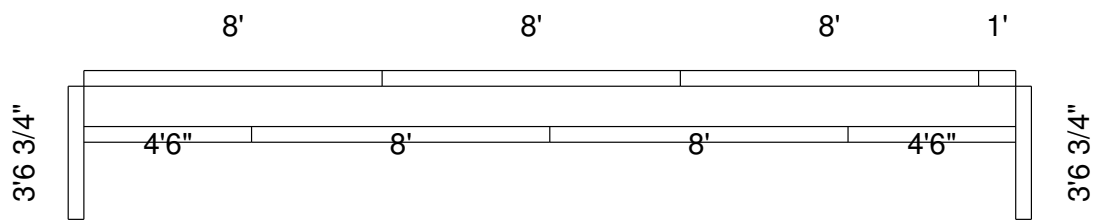

Royal Palm Pools, Inc.
Monroe, NC

25 Ft Panel Bench-18
Dwg No.: RPBPF118-1