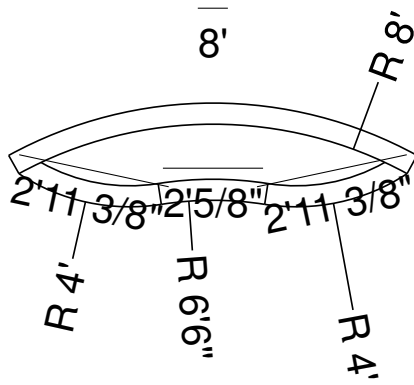

8R 18" Curved Panel Bench  
 Dwg No.: RPBPF001-5

Side View

Royal Palm Pools, Inc.  
 Monroe, NC

8R 18 In Curved Panel Bench Detail  
 Dwg No.: RPBPF001-6

Side View

Royal Palm Pools, Inc.  
 Monroe, NC

8R 20 In Curved Panel Bench  
 Dwg No.: RPBPF049-1