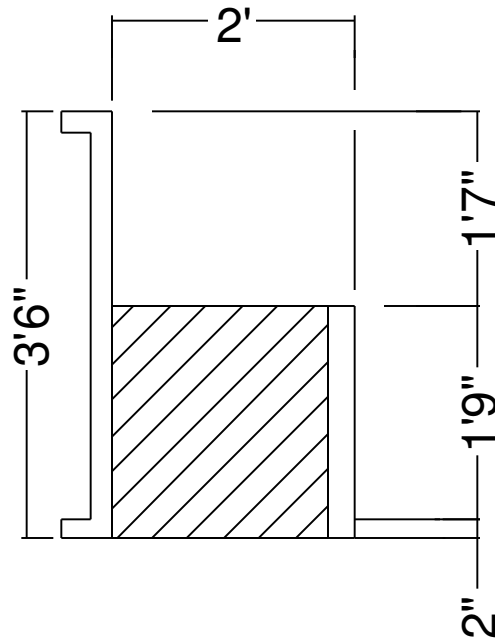

2R 8 Ft Panel Bench-20 Detail  
Dwg No.: RPBPF060-1

Royal Palm Pools, Inc.  
Monroe, NC

2R 8 Ft Panel Bench-24 Detail  
Dwg No.: RPBPF072-1

Side View

Royal Palm Pools, Inc.  
 Monroe, NC

2R 8 Ft Panel Bench-24  
 Dwg No.: RPBPF072-2

Side View

Royal Palm Pools, Inc.  
 Monroe, NC

2R 10 Ft Panel Bench-24  
 Dwg No.: RPBPF054-1

Side View

Royal Palm Pools, Inc.  
Monroe, NC

2R 10 Ft Panel Bench-24  
Dwg No.: RPBPF054-2

Royal Palm Pools, Inc.  
Monroe, NC