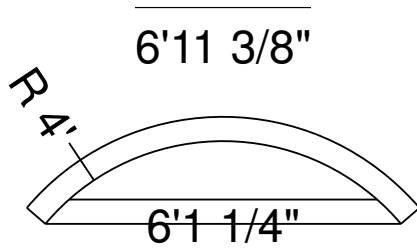

Grecian Panel Bench Detail  
Dwg No.: RPBPF080-2

Side View

Royal Palm Pools, Inc.  
Monroe, NC

4R 15 In. Panel Bench  
Dwg No.: RPBP090-1

Side View

Royal Palm Pools, Inc.  
Monroe, NC

4R 17 In. Panel Bench  
Dwg No.: RPBPF004-1