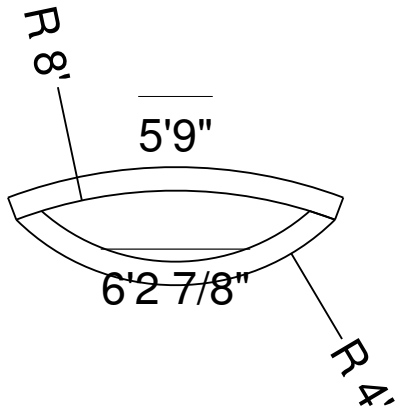

7R 29 In Wedding Panel Bench Detail  
 Dwg No.: RPBP115-1

Side View

Royal Palm Pools, Inc.  
 Monroe, NC

8R 20" Wedding Panel Bench  
 Dwg No.: RPBPF012-1

Side View

Royal Palm Pools, Inc.  
 Monroe, NC

8R Wedding Panel Bench-20 Detail  
 Dwg No.: RPBPF012-2