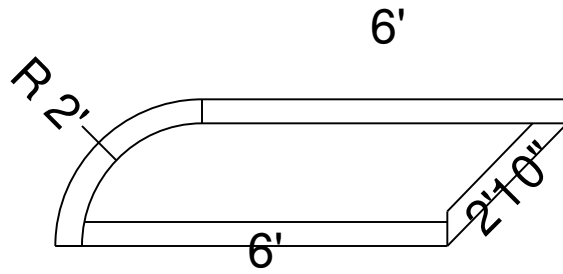

Royal Palm Pools, Inc.
Monroe, NC

2R 8 Ft Panel Bench-24
Dwg No.: RPBPF072-2