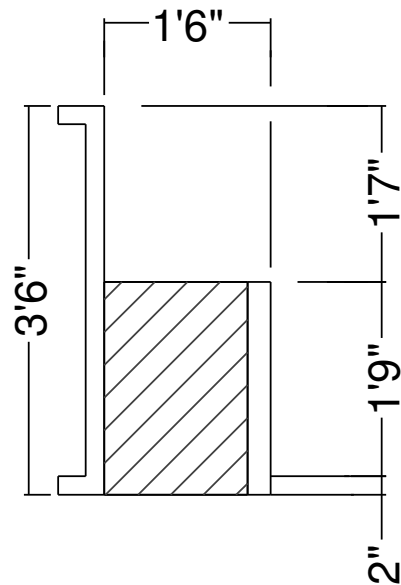

Side View

Royal Palm Pools, Inc.
Monroe, NC

10R 18 In Curved Panel Bench
Dwg No.: RPBPF022-3