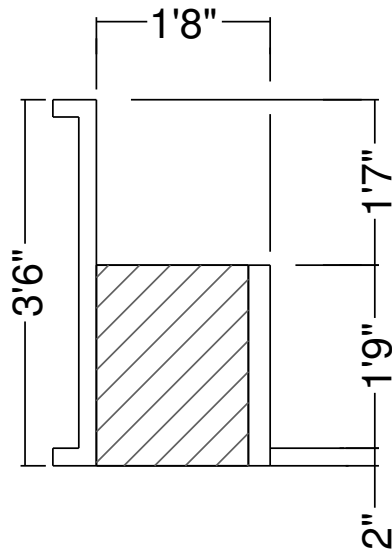

Royal Palm Pools, Inc.  
Monroe, NC

9R 18 In Wedding Panel Bench  
Dwg No.: RPBPF017-1

Side View

Royal Palm Pools, Inc.  
 Monroe, NC

9R 20" Wedding Cake Panel Bench  
 Dwg No.: RPBPF037-1

Side View

Royal Palm Pools, Inc.  
Monroe, NC

9R 20" Wedding Cake Panel Bench  
Dwg No.: RPBPF037-2

Side View

Royal Palm Pools, Inc.  
Monroe, NC

10R 36 In. Wedding Panel Bench  
Dwg No.: RPBPF032-1

Side View

Royal Palm Pools, Inc.  
Monroe, NC

10R 4 Ft Wedding Panel Bench Detail  
Dwg No.: RPBPF083-1