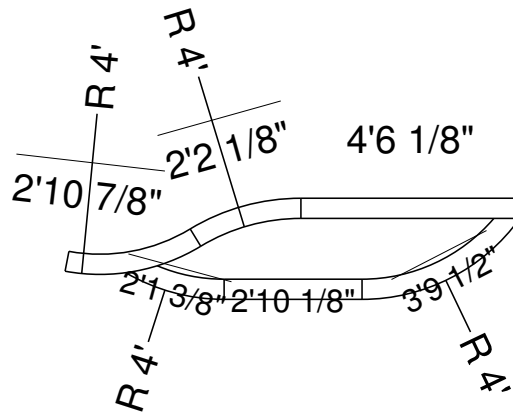

Royal Palm Pools, Inc.
Monroe, NC

4R 20 In Panel Bench
Dwg No.: RPBPF005-4