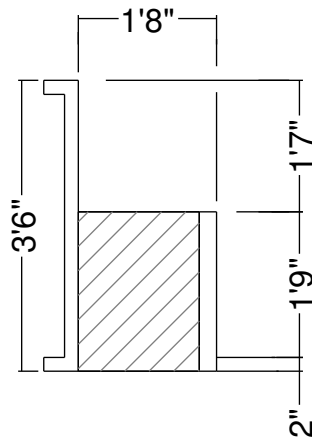

Side View

Royal Palm Pools, Inc.  
 Monroe, NC

9R 21 In Panel Bench  
 Dwg No.: RPBPF019-1

Side View

Royal Palm Pools, Inc.  
 Monroe, NC

10R 18" Panel Bench  
 Dwg No.: RPBPF099-1

Side View

Royal Palm Pools, Inc.  
Monroe, NC

10R 20" Panel Bench  
Dwg No.: RPBPF023-1

Side View

Royal Palm Pools, Inc.  
 Monroe, NC

10R 34 Panel Bench Detail  
 Dwg No.: RPBPF024-1

Side View

Royal Palm Pools, Inc.  
 Monroe, NC

5R 20 In. Wedding Panel Bench  
 Dwg No.: RPBPF051-1