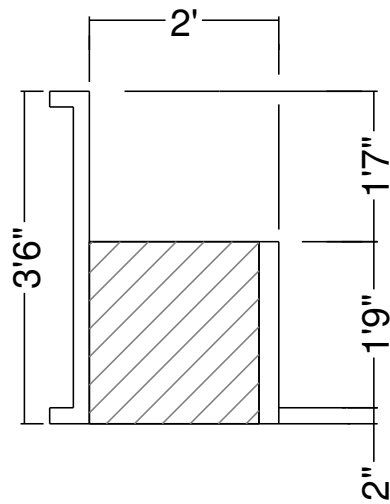

Side View

Royal Palm Pools, Inc.  
Monroe, NC

2R 4 Ft Panel Bench-24  
Dwg No.: RPBPF067-1

Royal Palm Pools, Inc.  
Monroe, NC

2R 6 Ft Panel Bench-24  
Dwg No.: RPBPF070-1

Royal Palm Pools, Inc.  
Monroe, NC

2R 8 Ft Panel Bench-20 Detail  
Dwg No.: RPBPF060-1

Royal Palm Pools, Inc.  
Monroe, NC

2R 8 Ft Panel Bench-24 Detail  
Dwg No.: RPBPF072-1

Side View

Royal Palm Pools, Inc.  
 Monroe, NC

2R 8 Ft Panel Bench-24  
 Dwg No.: RPBPF072-2