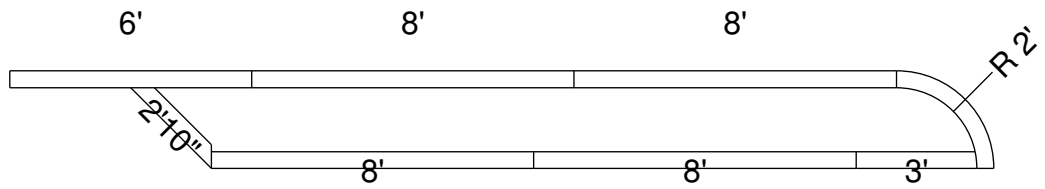

2R 10 Ft Panel Bench-24 Detail  
Dwg No.: RPBPF054-3

Side View

Royal Palm Pools, Inc.  
 Monroe, NC

2R 10 Ft Panel Form Cuddle Cove-20  
 RPBPF002-1

Side View

Royal Palm Pools, Inc.  
Monroe, NC

2R 20 In Panel Bench  
Dwg No.: RPBPf003-1