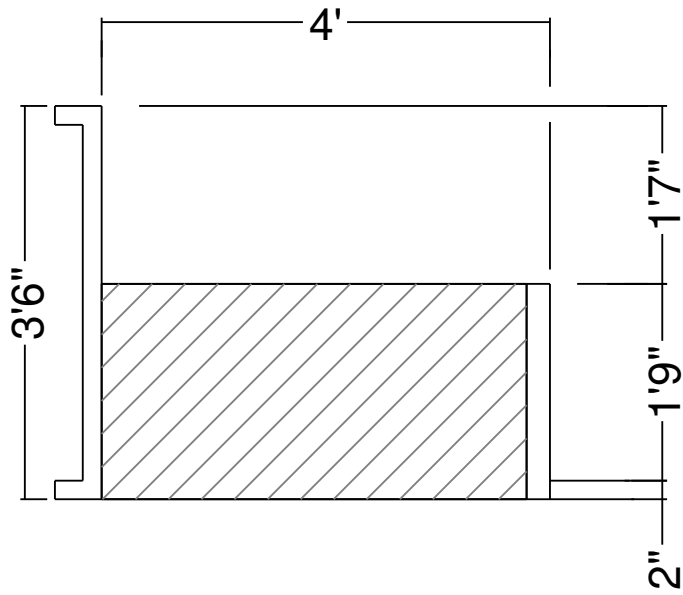

5 Ft. 20 In. Panel Bench  
 Dwg No.: RPBPF006-1

Side View

Royal Palm Pools, Inc.  
 Monroe, NC

6 Ft 18 In Panel Bench Detail  
 Dwg No.: RPBPF094-1

Side View

Royal Palm Pools, Inc.  
Monroe, NC

6 Ft x 4 Ft Panel Bench  
Dwg No.: RPBPF058-1