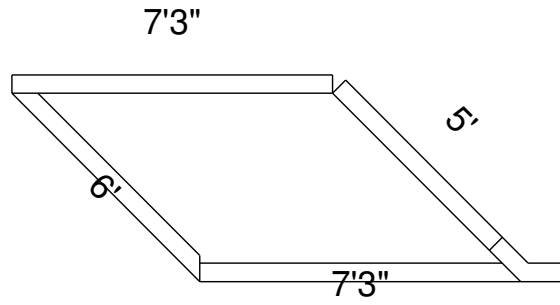

Royal Palm Pools, Inc.
Monroe, NC

Grecian Panel Bench Detail
Dwg No.: RPBPF080-1