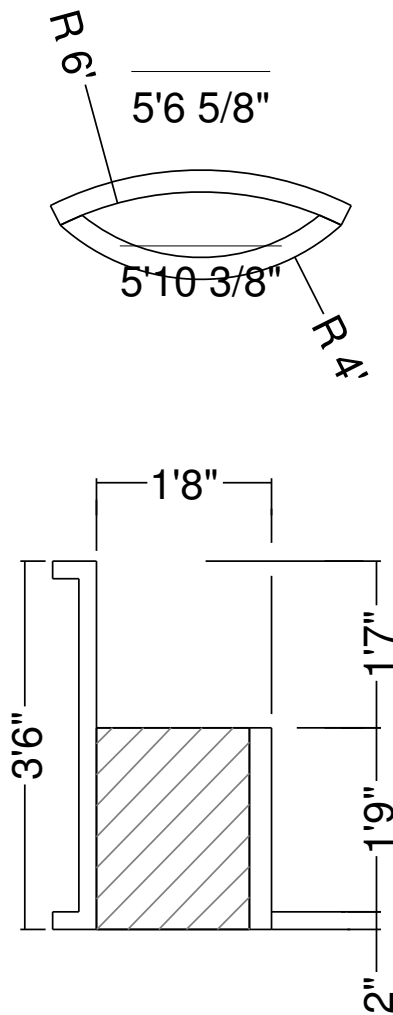

Side View

Royal Palm Pools, Inc.  
 Monroe, NC

9R 21 In Panel Bench  
 Dwg No.: RPBPF019-1

Side View

Royal Palm Pools, Inc.  
 Monroe, NC

10R 18" Panel Bench  
 Dwg No.: RPBPF099-1

Side View

Royal Palm Pools, Inc.  
Monroe, NC

10R 20" Panel Bench  
Dwg No.: RPBPF023-1

Side View

Royal Palm Pools, Inc.  
 Monroe, NC

10R 34 Panel Bench Detail  
 Dwg No.: RPBPF024-1

Side View

Royal Palm Pools, Inc.  
 Monroe, NC

5R 20 In. Wedding Panel Bench  
 Dwg No.: RPBPF051-1

Side View

Royal Palm Pools, Inc.  
 Monroe, NC

5R 24 In Wedding Panel Bench  
 Dwg No.: RPBPF089-1

Royal Palm Pools, Inc.  
 Monroe, NC

6R 20 In. Wedding Panel Bench  
 Dwg No.: RPBPF059-1

Side View

Royal Palm Pools, Inc.  
 Monroe, NC