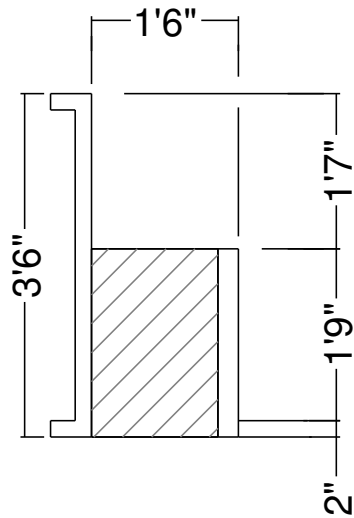

Royal Palm Pools, Inc.
Monroe, NC

86R 18 In Curved Panel Bench
Dwg No.: RPBPF064-1