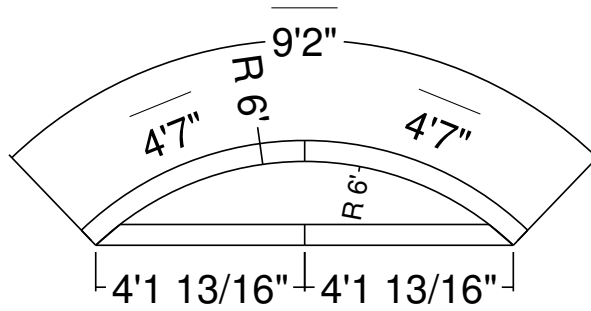

Side View

Royal Palm Pools, Inc.  
 Monroe, NC

5R 13 In. Panel Bench  
 Dwg No.: RPBPF034-1

Side View

Royal Palm Pools, Inc.  
 Monroe, NC

6R 17 In. Panel Bench  
 Dwg No.: RPBPF035-1

+

Side View