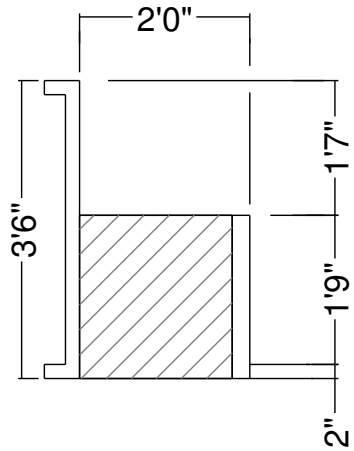

Side View

Royal Palm Pools, Inc.
Monroe, NC

8R-27R 24 In Panel Bench
Dwg No.: RPBPF031-1