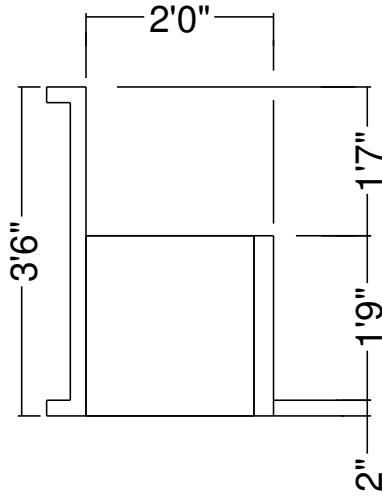

4R 20 In Panel Bench  
 Dwg No.: RPBPF005-3

Royal Palm Pools, Inc.  
 Monroe, NC

4R 20 In Panel Bench  
 Dwg No.: RPBPF005-4

Side View

Royal Palm Pools, Inc.  
 Monroe, NC

4RR 24" Panel Bench  
 Dwg No.: RPBPF056-1