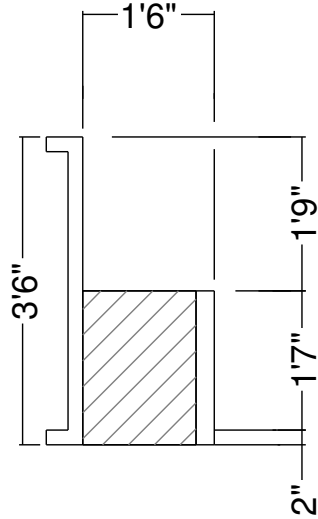

Side View

Royal Palm Pools, Inc.  
 Monroe, NC

9R 18" Curved Panel Bench  
 Dwg No.: RPBPF038-4

Side View

Royal Palm Pools, Inc.  
 Monroe, NC

10R 18 In Curved Panel Bench  
 Dwg No.: RPBPF022-1

Side View

Royal Palm Pools, Inc.  
 Monroe, NC

10R 18 In Curved Panel Bench  
 Dwg No.: RPBPF022-2

Side View

Royal Palm Pools, Inc.  
Monroe, NC

10R 18 In Curved Panel Bench  
Dwg No.: RPBPF022-3

Side View

Royal Palm Pools, Inc.  
 Monroe, NC

12R Curved Panel Bench-18 Detail  
 Dwg No.: RPBPF108-1