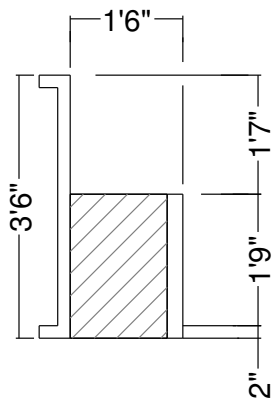

Side View

Royal Palm Pools, Inc.
Monroe, NC

8R 18 In Curved Panel Bench Detail
Dwg No.: RPBPF001-6