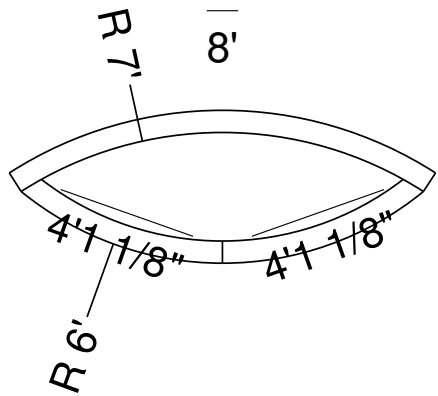

10R 20" Panel Bench  
Dwg No.: RPBPF023-1

Side View

Royal Palm Pools, Inc.  
 Monroe, NC

10R 34 Panel Bench Detail  
 Dwg No.: RPBPF024-1

Side View

Royal Palm Pools, Inc.  
 Monroe, NC

5R 20 In. Wedding Panel Bench  
 Dwg No.: RPBPF051-1

Side View

Royal Palm Pools, Inc.  
 Monroe, NC

5R 24 In Wedding Panel Bench  
 Dwg No.: RPBPF089-1

Royal Palm Pools, Inc.  
 Monroe, NC

6R 20 In. Wedding Panel Bench  
 Dwg No.: RPBPF059-1

Side View

Royal Palm Pools, Inc.  
 Monroe, NC