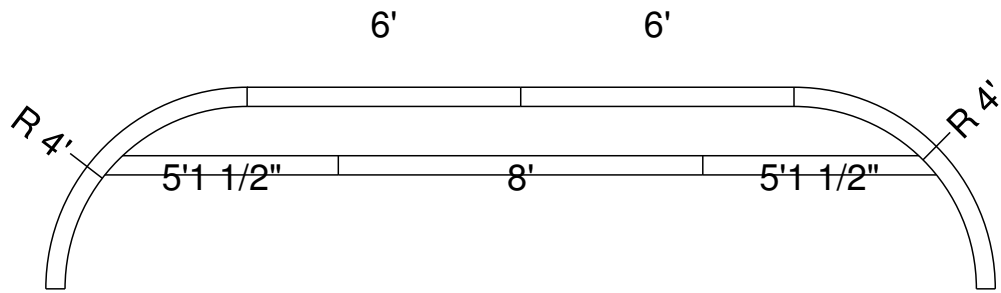

4R 16 Ft Panel Bench Detail  
 Dwg No.: RPBPF092-2

Side View - Bench

Royal Palm Pools, Inc.  
 Monroe, NC

4R 18 Ft Panel Bench Detail  
 Dwg No.: RPBPF068-1

Side View

Royal Palm Pools, Inc.  
 Monroe, NC

4R 18 Ft Panel Bench Detail  
 Dwg No.: RPBPF068-2