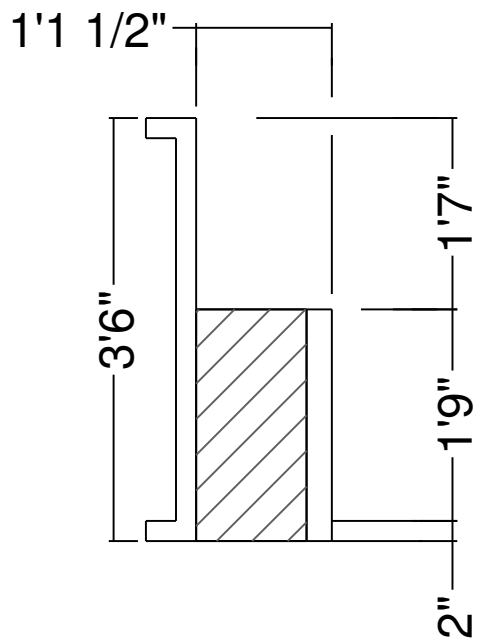

Side View

Royal Palm Pools, Inc.
Monroe, NC

5R 13 In. Panel Bench
Dwg No.: RPBPF034-1