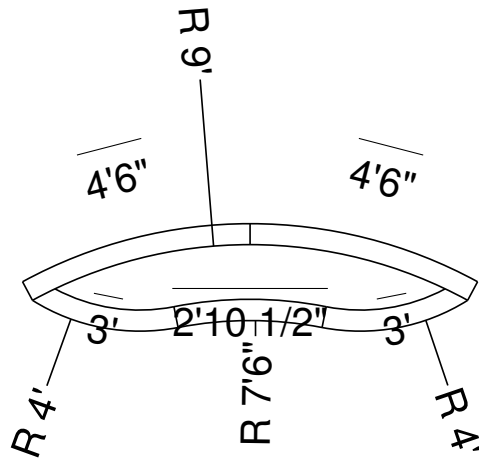

Royal Palm Pools, Inc.
Monroe, NC

9R 18" Curved Panel Bench
Dwg No.: RPBPF038-2