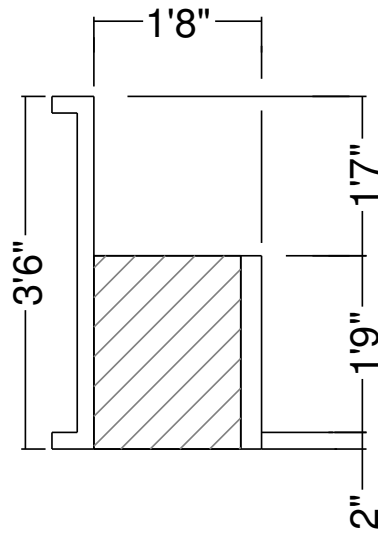

Side View

Royal Palm Pools, Inc.  
 Monroe, NC

5R 13 In. Panel Bench  
 Dwg No.: RPBPF034-1

Side View

Royal Palm Pools, Inc.  
 Monroe, NC

6R 17 In. Panel Bench  
 Dwg No.: RPBPF035-1

+

Side View