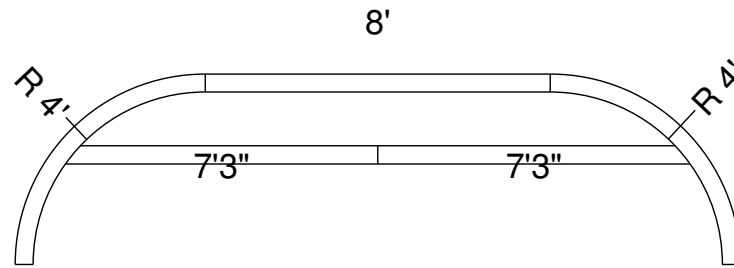

Royal Palm Pools, Inc.
Monroe, NC

4R 16 Ft Panel Bench Detail
Dwg No.: RPBPF092-1