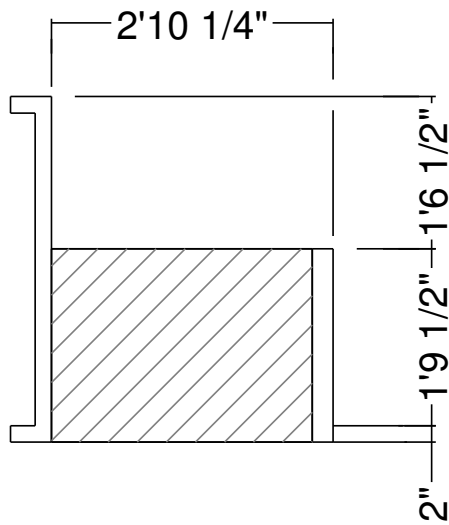

8R 25 In Panel Bench  
 Dwg No.: RPBPF014-1

Side View

Royal Palm Pools, Inc.  
 Monroe, NC

8R-27R 24 In Panel Bench  
 Dwg No.: RPBPF031-1

Side View

Royal Palm Pools, Inc.  
 Monroe, NC

9R 20" Panel Bench  
 Dwg No.: RPBPF018-1

Side View

Royal Palm Pools, Inc.  
 Monroe, NC

9R 21 In Panel Bench  
 Dwg No.: RPBPF019-1

Side View

Royal Palm Pools, Inc.  
 Monroe, NC

10R 18" Panel Bench  
 Dwg No.: RPBPF099-1

Side View

Royal Palm Pools, Inc.  
Monroe, NC

10R 20" Panel Bench  
Dwg No.: RPBPF023-1

Side View

Royal Palm Pools, Inc.  
 Monroe, NC

10R 34 Panel Bench Detail  
 Dwg No.: RPBPF024-1

Side View

Royal Palm Pools, Inc.  
 Monroe, NC

5R 20 In. Wedding Panel Bench  
 Dwg No.: RPBPF051-1