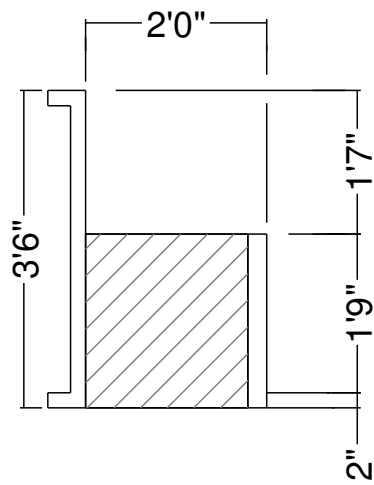

Side View

Royal Palm Pools, Inc.  
Monroe, NC

2R 4 Ft Panel Bench-24  
Dwg No.: RPBPF067-1

Royal Palm Pools, Inc.  
Monroe, NC

2R 6 Ft Panel Bench-24  
Dwg No.: RPBPF070-1

Royal Palm Pools, Inc.  
Monroe, NC

2R 8 Ft Panel Bench-20 Detail  
Dwg No.: RPBPF060-1

Royal Palm Pools, Inc.  
Monroe, NC

2R 8 Ft Panel Bench-24 Detail  
Dwg No.: RPBPF072-1

Side View

Royal Palm Pools, Inc.  
 Monroe, NC

2R 8 Ft Panel Bench-24  
 Dwg No.: RPBPF072-2