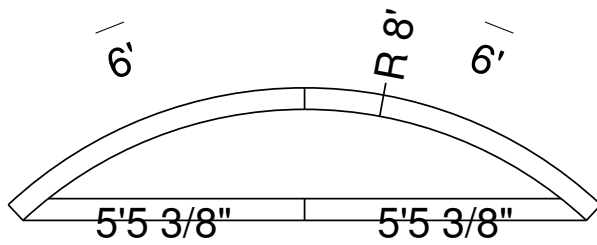

Side View

Royal Palm Pools, Inc.  
 Monroe, NC

8R 24" Panel Bench  
 Dwg No.: RPBPF013-1

Royal Palm Pools, Inc.  
 Monroe, NC

8R 24 In Panel Bench  
 Dwg No.: RPBPF013-2

Side View

Royal Palm Pools, Inc.  
 Monroe, NC