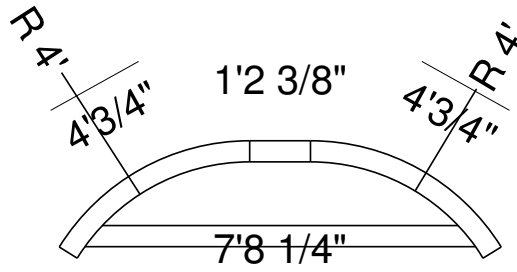

Side View

Royal Palm Pools, Inc.  
 Monroe, NC

4R 20 In. Panel Bench  
 Dwg No.: RPBPF005-1

Side View

Royal Palm Pools, Inc.  
Monroe, NC

4R 20 In Panel Bench  
Dwg No.: RPBPF005-2

Side View - Bench

Royal Palm Pools, Inc.  
 Monroe, NC