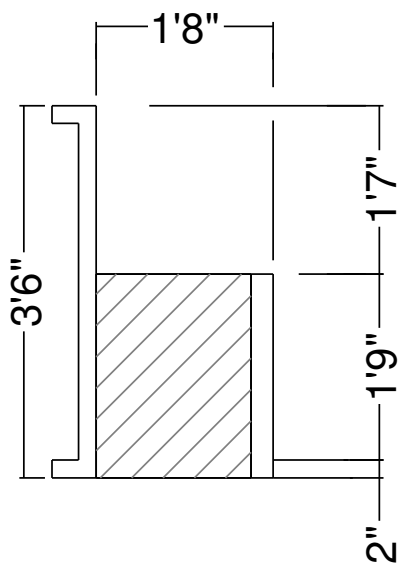

4R 16 Ft Panel Bench Detail  
 Dwg No.: RPBPF092-2

Side View - Bench

Royal Palm Pools, Inc.  
 Monroe, NC

4R 18 Ft Panel Bench Detail  
 Dwg No.: RPBPF068-1

Side View

Royal Palm Pools, Inc.  
 Monroe, NC

4R 18 Ft Panel Bench Detail  
 Dwg No.: RPBPF068-2

Side View

Royal Palm Pools, Inc.  
 Monroe, NC

4R 20 Ft Panel Bench-18  
 Dwg No.: RPBPF086-1

Side View

Royal Palm Pools, Inc.  
Monroe, NC

4 Ft 24 In Panel Bench Detail  
Dwg No.: RPBPF096-1

Royal Palm Pools, Inc.  
 Monroe, NC

5 Ft. 20 In. Panel Bench  
 Dwg No.: RPBPF006-1

Side View

Royal Palm Pools, Inc.  
 Monroe, NC

6 Ft 18 In Panel Bench Detail  
 Dwg No.: RPBPF094-1

Side View

Royal Palm Pools, Inc.  
Monroe, NC

6 Ft x 4 Ft Panel Bench  
Dwg No.: RPBPF058-1