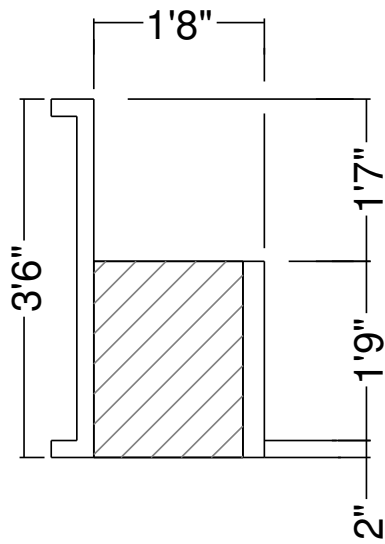

Side View

Royal Palm Pools, Inc.
Monroe, NC

7R 20" Panel Bench
Dwg No.: RPBPF009-1