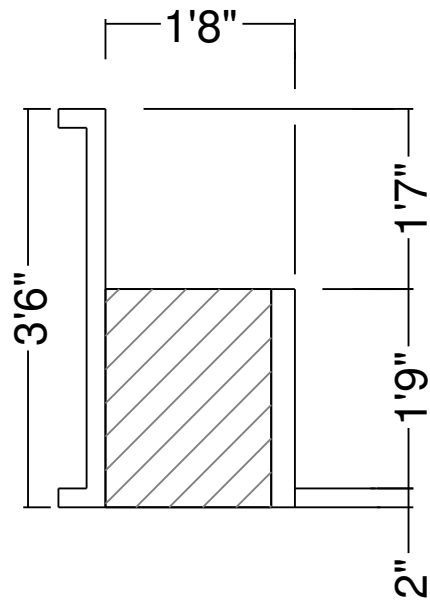

2R 8 Ft Panel Bench-20 Detail  
Dwg No.: RPBPF060-1

Royal Palm Pools, Inc.  
Monroe, NC

2R 8 Ft Panel Bench-24 Detail  
Dwg No.: RPBPF072-1

Side View

Royal Palm Pools, Inc.  
 Monroe, NC

2R 8 Ft Panel Bench-24  
 Dwg No.: RPBPF072-2

Side View

Royal Palm Pools, Inc.  
 Monroe, NC

2R 10 Ft Panel Bench-24  
 Dwg No.: RPBPF054-1

Side View

Royal Palm Pools, Inc.  
Monroe, NC

2R 10 Ft Panel Bench-24  
Dwg No.: RPBPF054-2

Royal Palm Pools, Inc.  
Monroe, NC

2R 10 Ft Panel Bench-24 Detail  
Dwg No.: RPBPF054-3

Side View

Royal Palm Pools, Inc.  
 Monroe, NC

2R 10 Ft Panel Form Cuddle Cove-20  
 RPBPF002-1

Side View

Royal Palm Pools, Inc.  
Monroe, NC

2R 20 In Panel Bench  
Dwg No.: RPBPf003-1