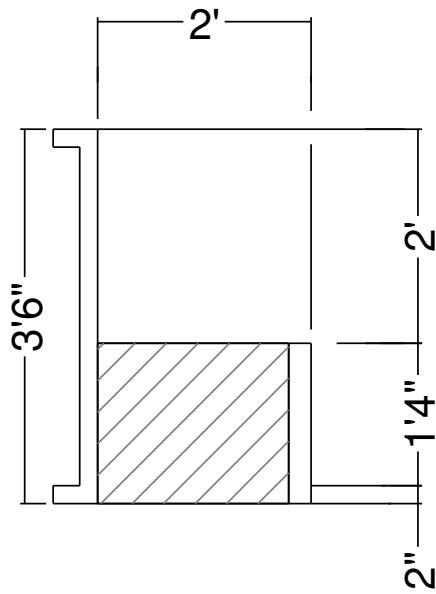

Side View

Royal Palm Pools, Inc.  
 Monroe, NC

2R 10 Ft Panel Bench-24  
 Dwg No.: RPBPF054-1

Side View

Royal Palm Pools, Inc.  
Monroe, NC

2R 10 Ft Panel Bench-24  
Dwg No.: RPBPF054-2

Royal Palm Pools, Inc.  
Monroe, NC

2R 10 Ft Panel Bench-24 Detail  
Dwg No.: RPBPF054-3

Side View

Royal Palm Pools, Inc.  
 Monroe, NC

2R 10 Ft Panel Form Cuddle Cove-20  
 RPBPF002-1

Side View

Royal Palm Pools, Inc.  
Monroe, NC

2R 20 In Panel Bench  
Dwg No.: RPBPf003-1