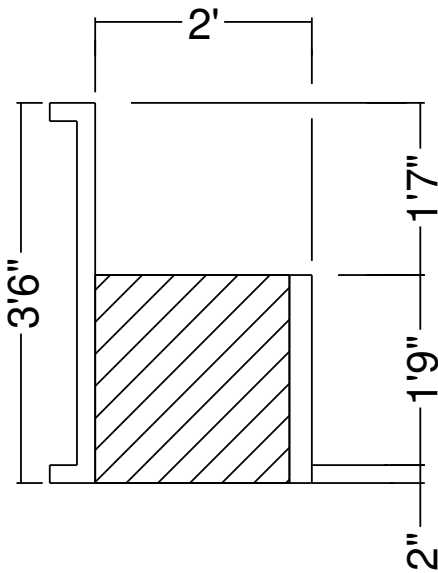

4R 16 Ft Panel Bench Detail  
 Dwg No.: RPBPF092-2

Side View - Bench

Royal Palm Pools, Inc.  
 Monroe, NC

4R 18 Ft Panel Bench Detail  
 Dwg No.: RPBPF068-1

Side View

Royal Palm Pools, Inc.  
 Monroe, NC

4R 18 Ft Panel Bench Detail  
 Dwg No.: RPBPF068-2

Side View

Royal Palm Pools, Inc.  
 Monroe, NC

4R 20 Ft Panel Bench-18  
 Dwg No.: RPBPF086-1

Side View

Royal Palm Pools, Inc.  
Monroe, NC

4 Ft 24 In Panel Bench Detail  
Dwg No.: RPBPF096-1

Royal Palm Pools, Inc.  
 Monroe, NC

5 Ft. 20 In. Panel Bench  
 Dwg No.: RPBPF006-1

Side View

Royal Palm Pools, Inc.  
 Monroe, NC

6 Ft 18 In Panel Bench Detail  
 Dwg No.: RPBPF094-1

Side View

Royal Palm Pools, Inc.  
Monroe, NC

6 Ft x 4 Ft Panel Bench  
Dwg No.: RPBPF058-1