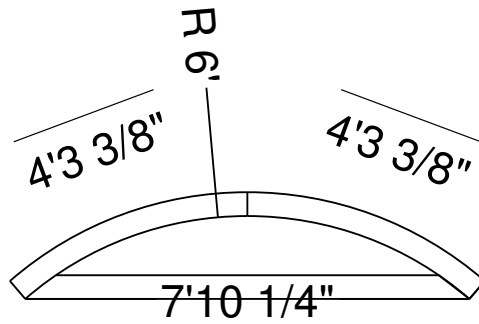

Royal Palm Pools, Inc.
Monroe, NC

6R 17 In. Panel Bench
Dwg No.: RPBPF035-1