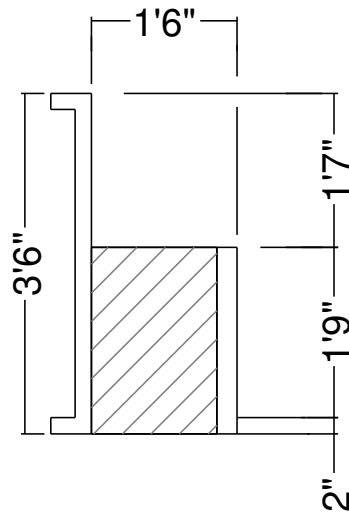

Side View

Royal Palm Pools, Inc.  
 Monroe, NC

7R 24 In Curved Panel Bench  
 Dwg No.: RPBPF087-1

Side View

Royal Palm Pools, Inc.  
Monroe, NC

8R 18" Curved Panel Bench  
Dwg No.: RPBPF001-1

Royal Palm Pools, Inc.  
 Monroe, NC