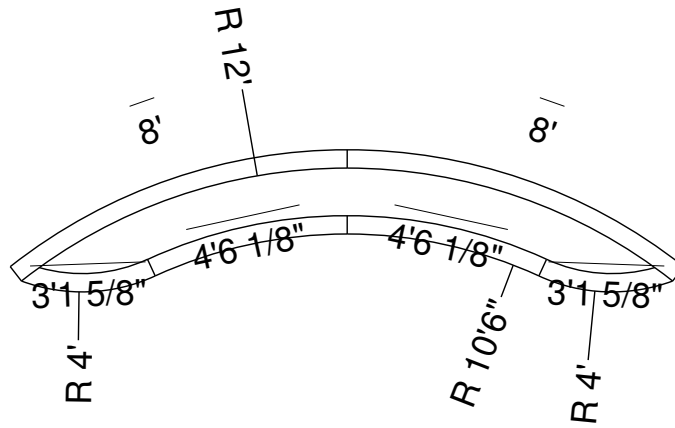

10R 18 In Curved Panel Bench  
 Dwg No.: RPBPF022-2

Side View

Royal Palm Pools, Inc.  
Monroe, NC

10R 18 In Curved Panel Bench  
Dwg No.: RPBPF022-3

Side View

Royal Palm Pools, Inc.  
 Monroe, NC

12R Curved Panel Bench-18 Detail  
 Dwg No.: RPBPF108-1