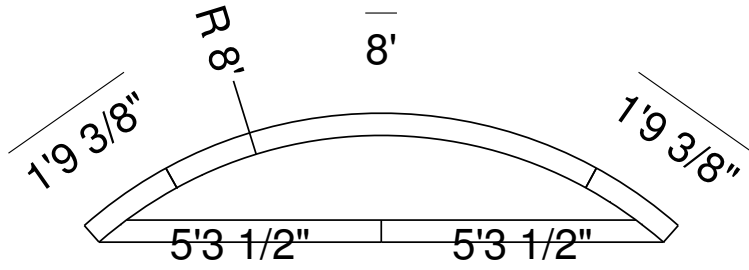

76R 20" Panel Bench  
 Dwg No.: RPBPF026-1

Side View

Royal Palm Pools, Inc.  
Monroe, NC

8R 16 In Panel Bench  
Dwg No.: RPBPF030-1

Side View

Royal Palm Pools, Inc.  
 Monroe, NC

8R 20" Panel Bench  
 Dwg No.: RPBPF011-1