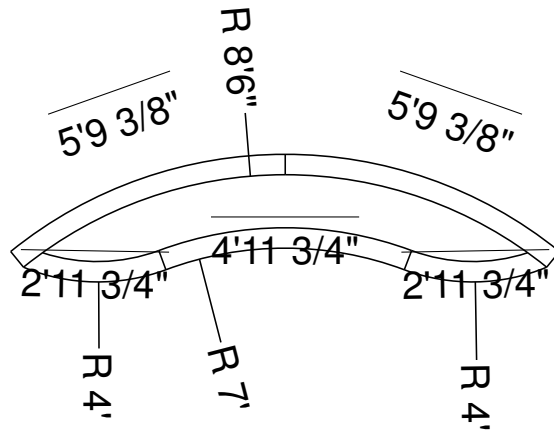

Royal Palm Pools, Inc.
Monroe, NC

86R 18 In Curved Panel Bench
Dwg No.: RPBPF064-1