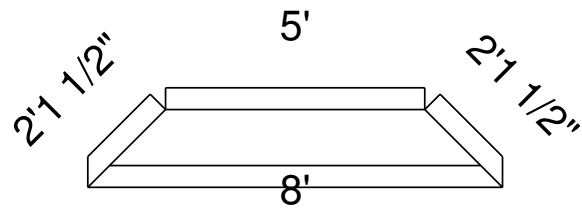

Royal Palm Pools, Inc.
Monroe, NC

8 Ft 18 In. Panel Bench
Dwg No.: RPBPF010-1