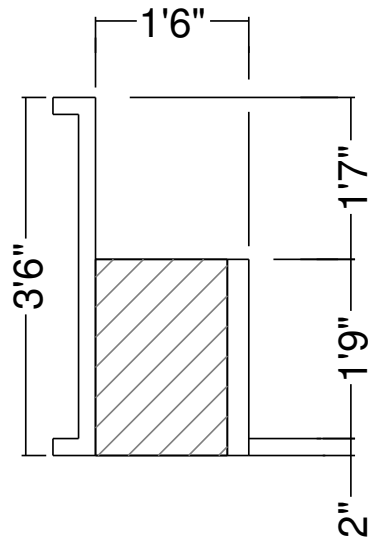

Side View

Royal Palm Pools, Inc.  
 Monroe, NC

7R 24 In Curved Panel Bench  
 Dwg No.: RPBPF087-1

Side View

Royal Palm Pools, Inc.  
Monroe, NC

8R 18" Curved Panel Bench  
Dwg No.: RPBPF001-1

Royal Palm Pools, Inc.  
 Monroe, NC