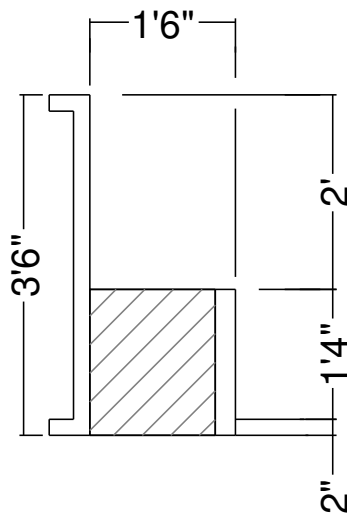

8R 18" Curved Panel Bench  
 Dwg No.: RPBPF001-3

Side View

Royal Palm Pools, Inc.  
Monroe, NC

8R 18" Curved Panel Bench  
w/ 3/8" Liner Track  
Dwg No.: RPBPF001-4

Side View

Royal Palm Pools, Inc.  
 Monroe, NC