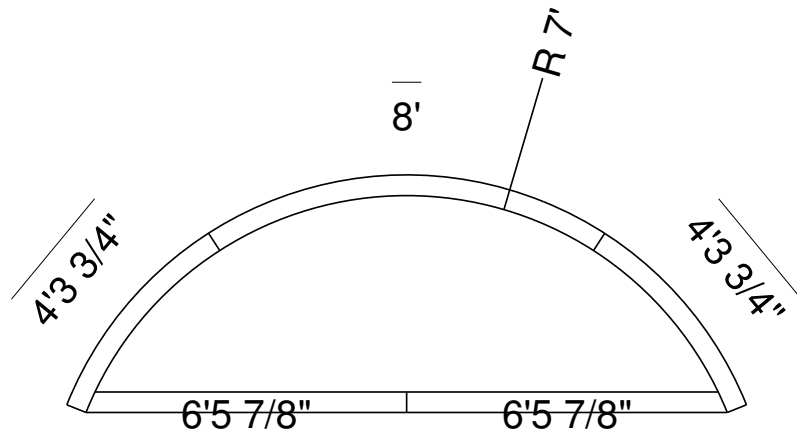

Side View

Royal Palm Pools, Inc.
 Monroe, NC

6R 5 Ft Panel Sunledge-12
 Dwg No.: RPBPF042-1

Side View

Royal Palm Pools, Inc.
 Monroe, NC

6R Panel Sunledge-13
 Dwg No.: RPBPF057-1

Side View

Royal Palm Pools, Inc.
 Monroe, NC