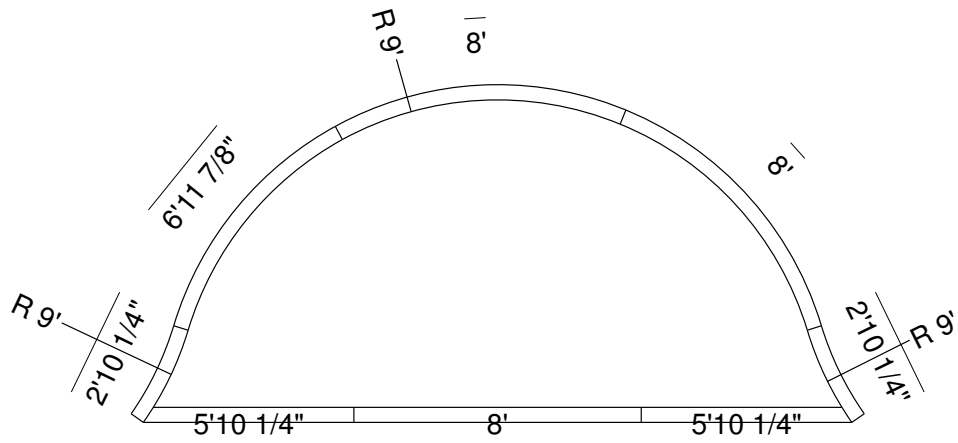

Royal Palm Pools, Inc.
Monroe, NC

9R-9RR Panel Sunledge-12 Detail
Dwg No.: RPBPF113-1