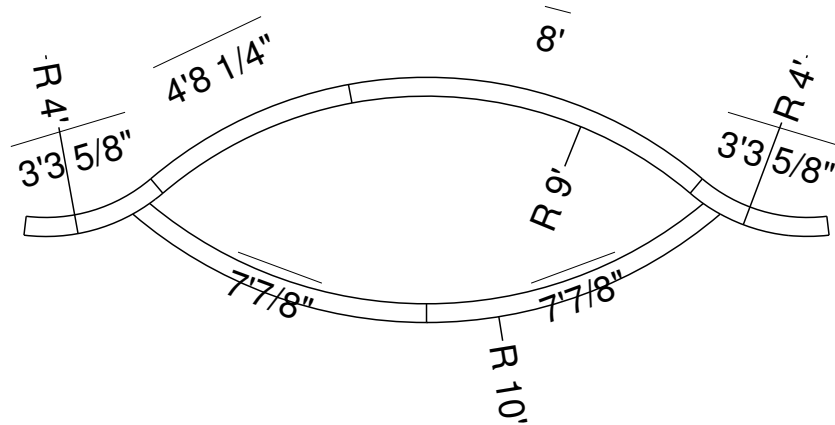

Royal Palm Pools, Inc.
Monroe, NC

9R 5 Ft Panel Sunledge-12
Dwg No.: RPBPF045-3