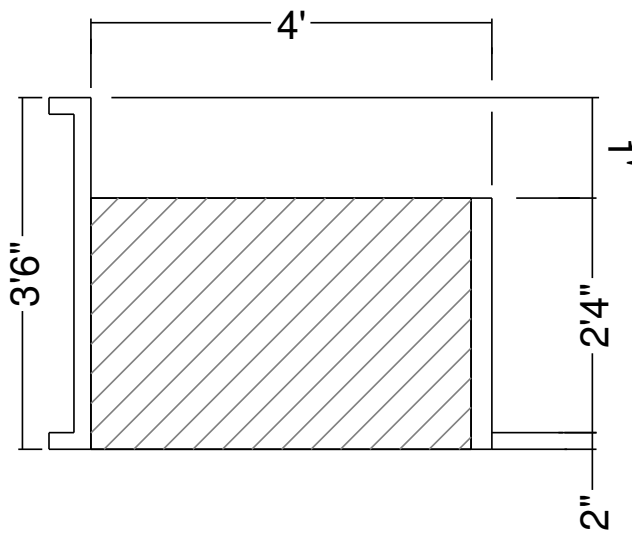

Side View

Royal Palm Pools, Inc.
Monroe, NC

9R 4 Ft Panel Sunledge-12
Dwg No.: RPBPF043-1