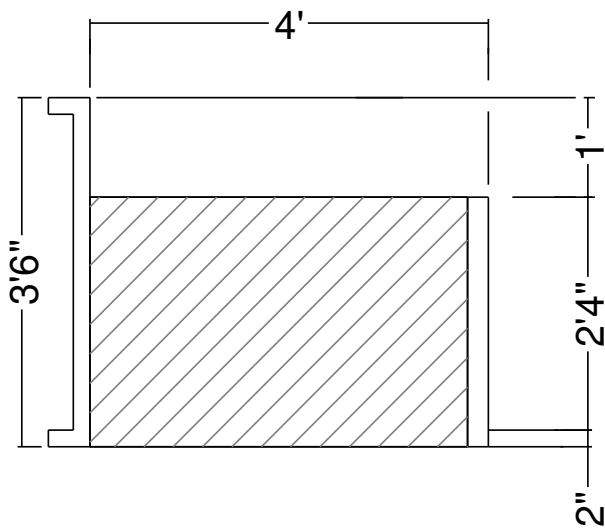

Side View

Royal Palm Pools, Inc.
Monroe, NC

4R 4 Ft Panel Sunledge-12
Dwg No.: RPBPF097-1