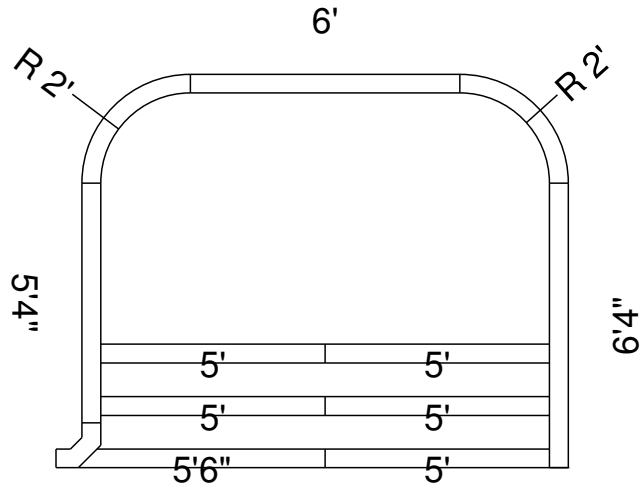

9R 6 Ft Wedding Panel Sunledge-12
 Dwg No.: RPBP117-1

Side View

Royal Palm Pools, Inc.
 Monroe, NC

9R Wedding Panel Sunledge-11
 Dwg No.: RPBPF106-1

Royal Palm Pools, Inc.
 Monroe, NC

10R 7 Ft 9 In Wedding Panel Sunledge-11 Detail
 Dwg No.: RPBPF100-1