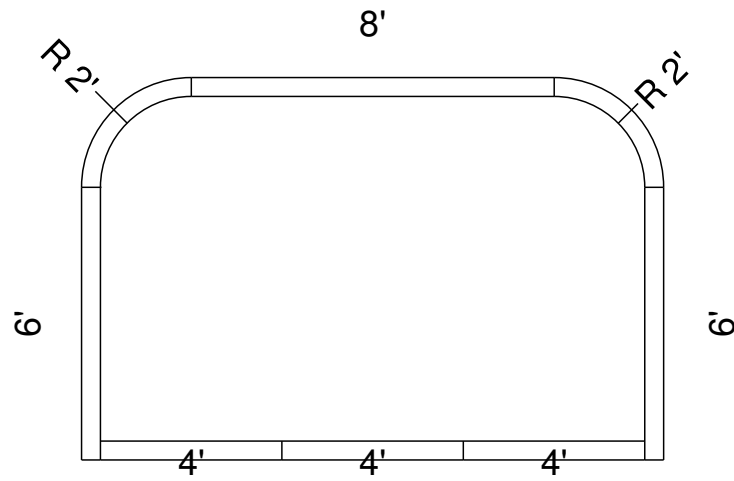

8 Ft x 10 Ft Panel Sunledge-12 Detail
 Dwg No.: RPBPF085-1

Side View

Royal Palm Pools, Inc.
Monroe, NC

10 Ft x 5 Ft Panel Sunledge-12 Detail
Dwg No.: RPBPF102-1

Side View

Royal Palm Pools, Inc.
 Monroe, NC

12 Ft x 8 Ft Panel Sunledge-12
 Dwg No.: RPBPF081-1

Royal Palm Pools, Inc.
 Monroe, NC

18 Ft x 6 Ft Panel Sunledge-12
 Dwg No.: RPBPF044-1

Royal Palm Pools, Inc.
 Monroe, NC

2R 8 Ft Panel Sunledge-12 Detail
 Dwg No.: RPBPF104-1