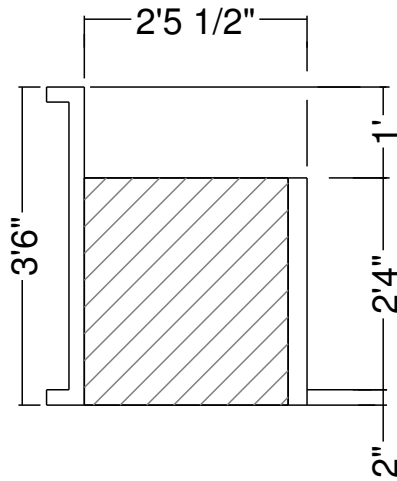

5R 4 Ft Wedding Panel Sunledge-12
 Dwg No.: RPBPF109-1

Side View

Royal Palm Pools, Inc.
 Monroe, NC

7R 5 Ft Wedding Panel Sunledge-16 Detail
 Dwg No.: RPBPF105-1

Side View - Sunledge

Royal Palm Pools, Inc.
 Monroe, NC