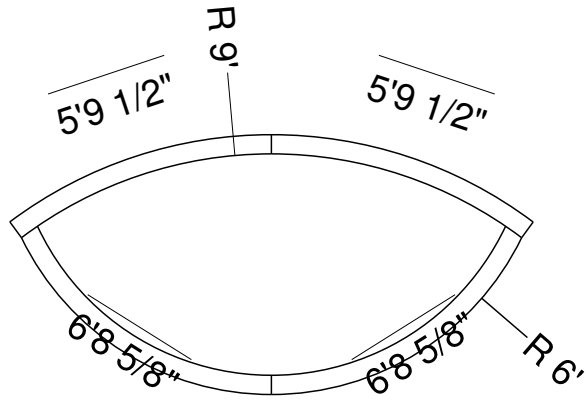

Royal Palm Pools, Inc.
Monroe, NC

9R 5 Ft Panel Sunledge-12
Dwg No.: RPBPF045-2