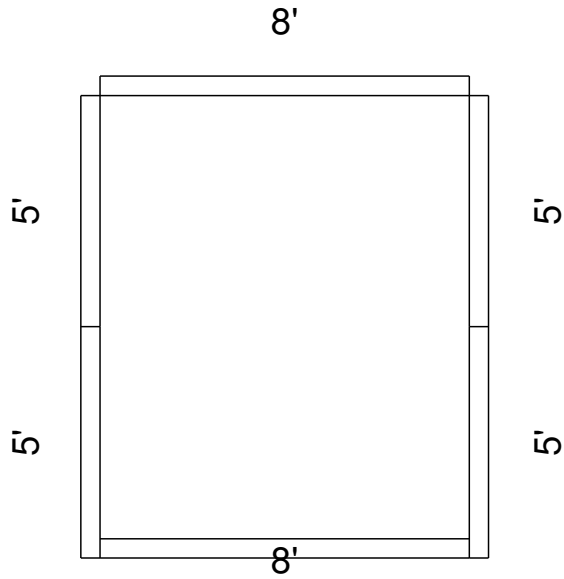

Side View

Royal Palm Pools, Inc.
Monroe, NC

8 Ft Panel Sunledge-12 Detail
Dwg No.: RPBPF073-1

Side View

Royal Palm Pools, Inc.
 Monroe, NC

8 Ft Panel Sunledge-16
 Dwg No.: RPBPF110-1

Royal Palm Pools, Inc.
 Monroe, NC

8 Ft x 10 Ft Panel Sunledge-12 Detail
 Dwg No.: RPBPF085-1

Side View

Royal Palm Pools, Inc.
Monroe, NC

10 Ft x 5 Ft Panel Sunledge-12 Detail
Dwg No.: RPBPF102-1

Side View

Royal Palm Pools, Inc.
 Monroe, NC