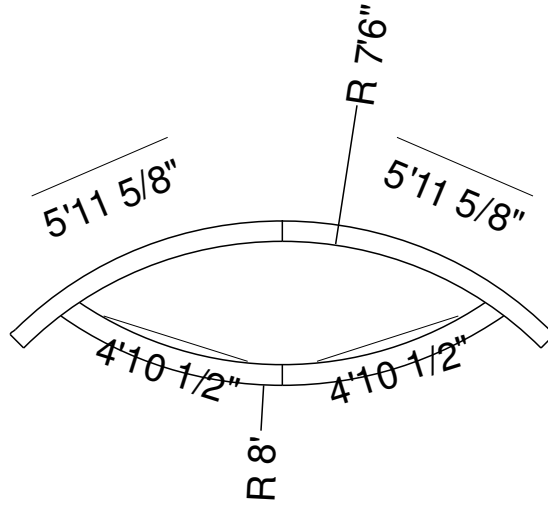

Royal Palm Pools, Inc.
Monroe, NC

76R 3 Ft Panel Sunledge-12
Dwg No.: RPBPF046-1