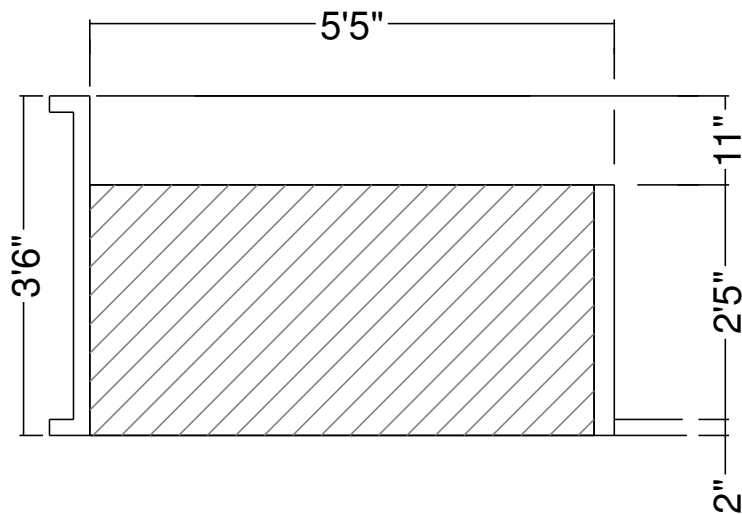

Royal Palm Pools, Inc.
 Monroe, NC

9R 6 Ft Panel Sunledge-8 Detail
 Dwg No.: RPBPF061-1

Side View

Royal Palm Pools, Inc.
 Monroe, NC

9R 8 Ft Panel Sunledge-12
 Dwg No.: RPBPF065-1

Side View

Royal Palm Pools, Inc.
 Monroe, NC