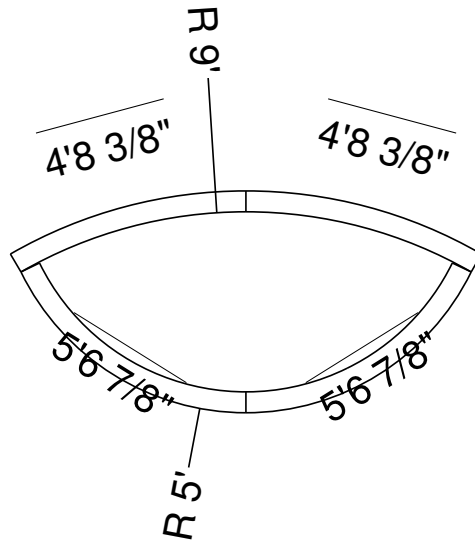

Side View

Royal Palm Pools, Inc.
 Monroe, NC

8R 29 In Panel Sunledge
 Dwg No.: RPBPF016-1

Royal Palm Pools, Inc.
 Monroe, NC

8R 4 Ft Panel Sunledge-16 Detail
 Dwg No.: RPBPF050-1

Side View

Royal Palm Pools, Inc.
 Monroe, NC

8R 5 Ft Panel Sunledge-12
 Dwg No.: RPBPF047-1

Side View

Royal Palm Pools, Inc.
Monroe, NC

8R 5 Ft Panel Sunledge-12
Dwg No.: RPBPF047-2

Side View

Royal Palm Pools, Inc.
 Monroe, NC

9R 3Ft6In Panel Sunledge-12
 Dwg No.: RPBPF076-1

Side View

Royal Palm Pools, Inc.
 Monroe, NC

9R 4 Ft Panel Sunledge-12
 Dwg No.: RPBPF043-1

Side View

Royal Palm Pools, Inc.
 Monroe, NC

9R - 4 Ft Panel Sunledge-12
 Dwg No.: RPBPF043-2

Side View

Royal Palm Pools, Inc.
 Monroe, NC