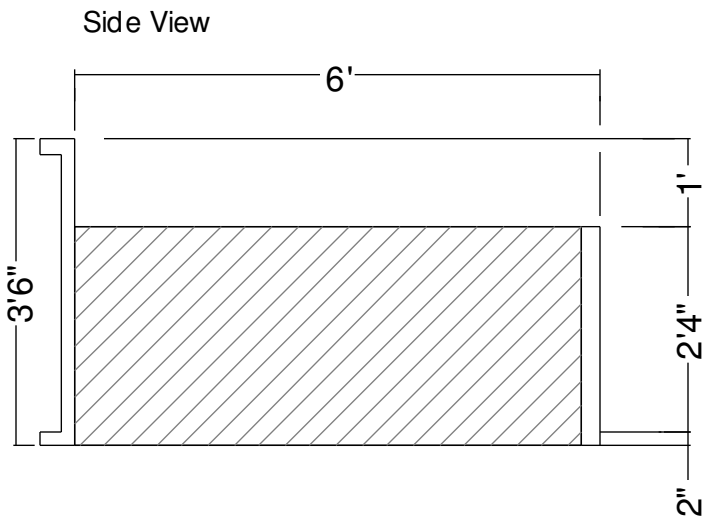

8 Ft x 10 Ft Panel Sunledge-12 Detail
 Dwg No.: RPBPF085-1

Side View

Royal Palm Pools, Inc.
Monroe, NC

10 Ft x 5 Ft Panel Sunledge-12 Detail
Dwg No.: RPBPF102-1

Side View

Royal Palm Pools, Inc.
 Monroe, NC

12 Ft x 8 Ft Panel Sunledge-12
 Dwg No.: RPBPF081-1

Royal Palm Pools, Inc.
 Monroe, NC

18 Ft x 6 Ft Panel Sunledge-12
 Dwg No.: RPBPF044-1

Royal Palm Pools, Inc.
 Monroe, NC

2R 8 Ft Panel Sunledge-12 Detail
 Dwg No.: RPBPF104-1