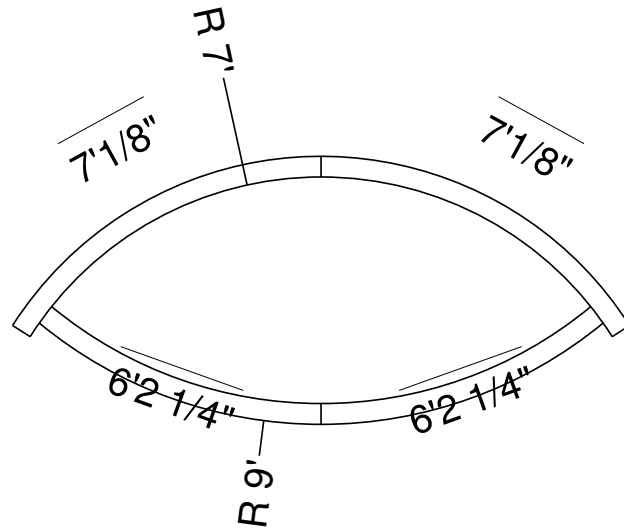

Royal Palm Pools, Inc.
Monroe, NC

7R 5 Ft Wedding Panel Sunledge-16 Detail
Dwg No.: RPBPF105-1