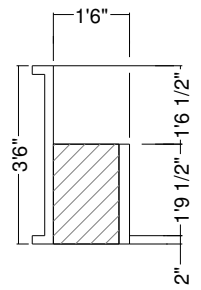

9R Wedding Panel Sunledge-Step-8 Detail
Dwg No.: RPSPF135-2

Royal Palm Pools, Inc.
Monroe, NC

2R 18 Ft Panel Sunledge-Step-Bench-8 Detail
Dwg No.: RPSPF171-1

Side View - Sunledge

Side View - Step

Side View - Bench