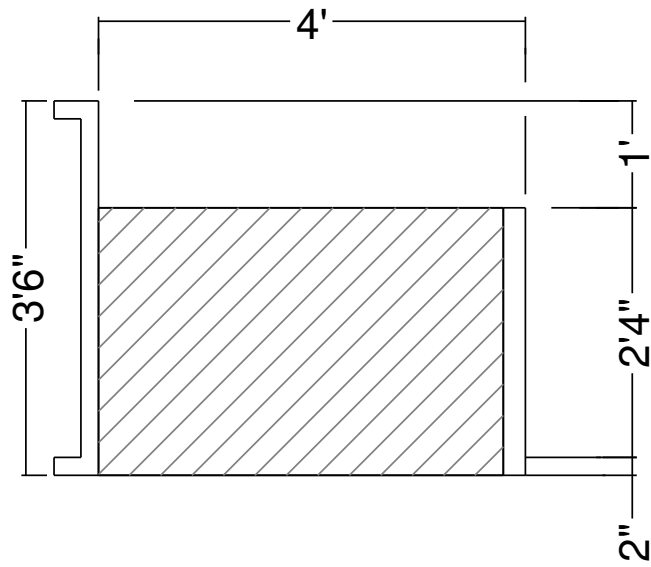

Side View

Royal Palm Pools, Inc.
Monroe, NC

8 Ft Panel Sunledge-12 Detail
Dwg No.: RPBPF073-1

Side View

Royal Palm Pools, Inc.
 Monroe, NC

8 Ft Panel Sunledge-16
 Dwg No.: RPBPF110-1

Royal Palm Pools, Inc.
 Monroe, NC

8 Ft x 10 Ft Panel Sunledge-12 Detail
 Dwg No.: RPBPF085-1

Side View

Royal Palm Pools, Inc.
Monroe, NC

10 Ft x 5 Ft Panel Sunledge-12 Detail
Dwg No.: RPBPF102-1

Side View

Royal Palm Pools, Inc.
 Monroe, NC