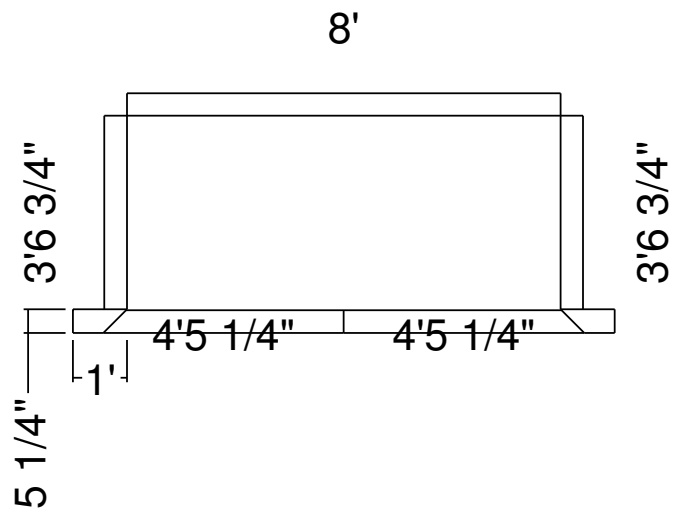

Side View

Royal Palm Pools, Inc.
Monroe, NC

8 Ft Panel Sunledge-16
Dwg No.: RPBPF110-1