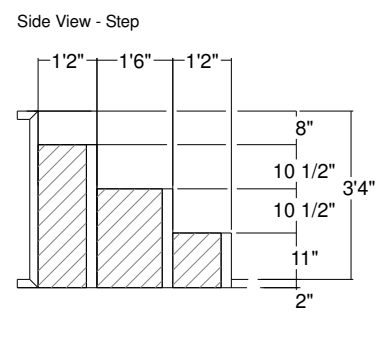

Royal Palm Pools, Inc.
Monroe, NC

2R 18 Ft Panel Sunledge-Step-Bench-8 Detail
Dwg No.: RPSPF171-1