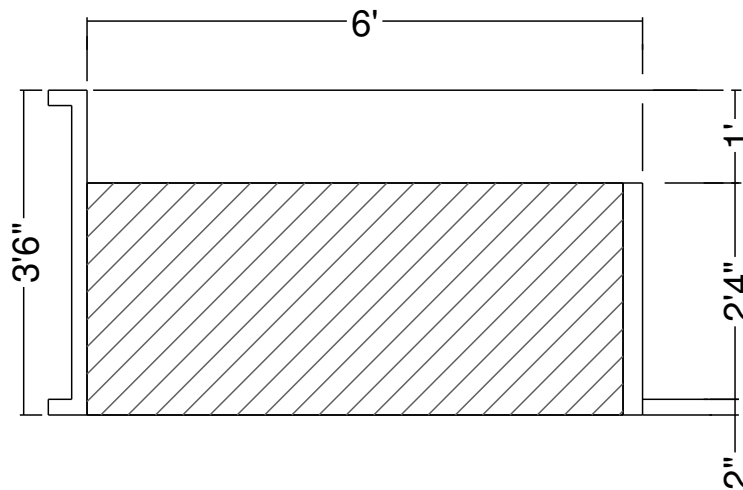

Side View - Sunledge