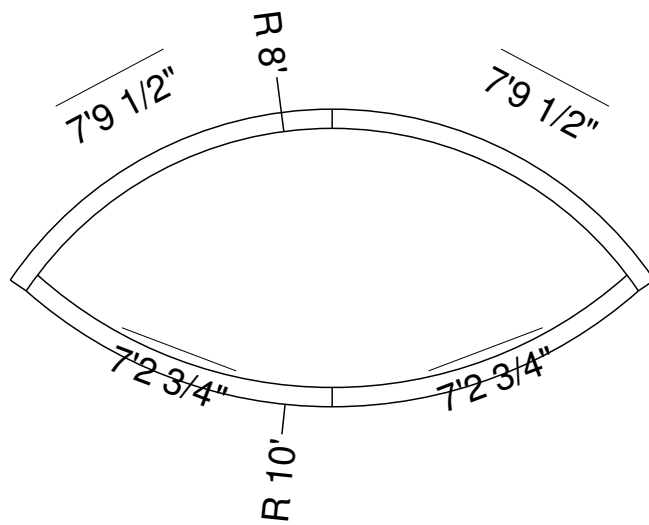

Royal Palm Pools, Inc.
Monroe, NC

8R Wedding Panel Sunledge-12 Detail
Dwg No.: RPBPF107-1