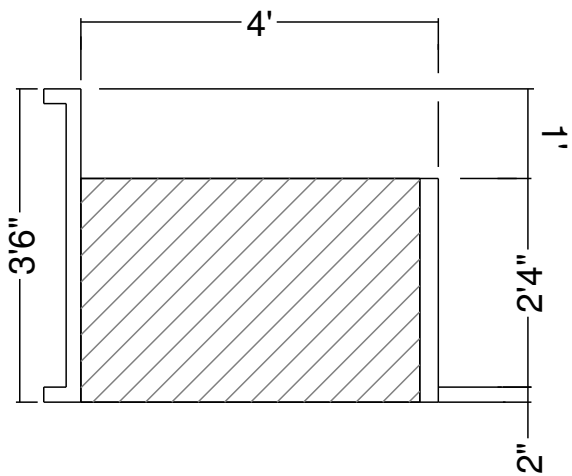

Royal Palm Pools, Inc.
 Monroe, NC

9R-6RR 5 Ft Panel Sunledge-12
 Dwg No.: RPBPF069-1

Side View

Royal Palm Pools, Inc.
 Monroe, NC

9R-9RR Panel Sunledge-12 Detail
 Dwg No.: RPBPF113-1

Side View

Royal Palm Pools, Inc.
 Monroe, NC