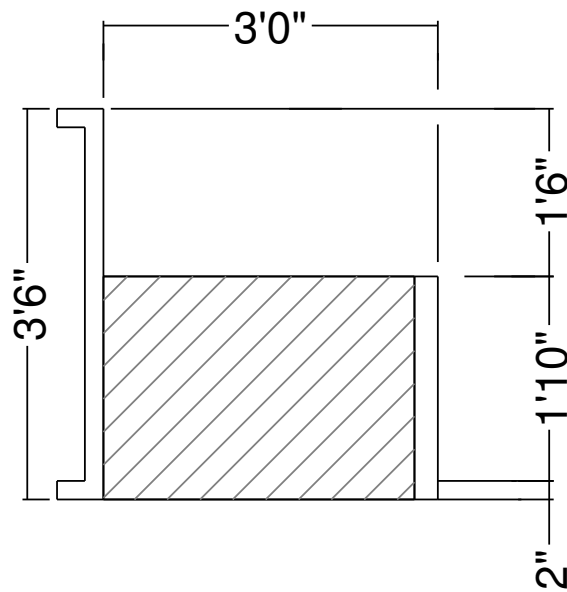

8 Ft x 10 Ft Panel Sunledge-12 Detail
 Dwg No.: RPBPF085-1

Side View

Royal Palm Pools, Inc.
Monroe, NC

10 Ft x 5 Ft Panel Sunledge-12 Detail
Dwg No.: RPBPF102-1

Side View

Royal Palm Pools, Inc.
 Monroe, NC

4R 4 Ft Panel Sunledge-12
 Dwg No.: RPBPF097-1

Royal Palm Pools, Inc.
 Monroe, NC

4R 18 Ft Panel Sunledge-12
 Dwg No.: RPBPF055-1

Side View

Royal Palm Pools, Inc.
 Monroe, NC

6R 3 Ft Panel Sunledge
 Dwg No.: RPBPF111-1