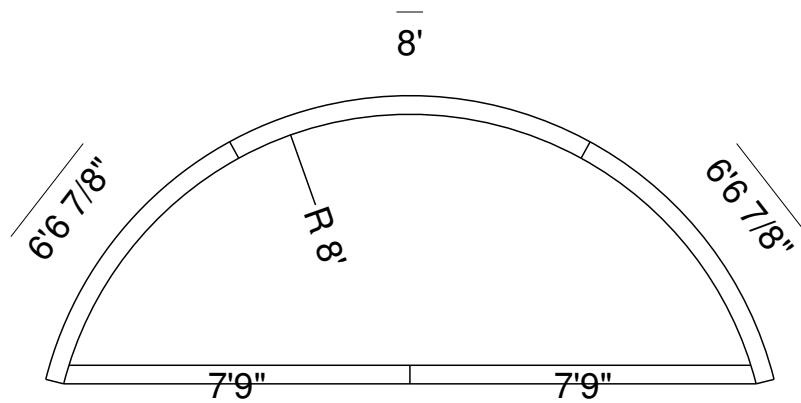

7R 4 Ft Panel Sunledge-15
 Dwg No.: RPBPF071-1

Side View

Royal Palm Pools, Inc.
 Monroe, NC

76R 3 Ft Panel Sunledge-12
 Dwg No.: RPBPF046-1

Side View - Sunledge

Royal Palm Pools, Inc.
 Monroe, NC

8R Panel Sunledge-10 Detail
 Dwg No.: RPBPF062-1