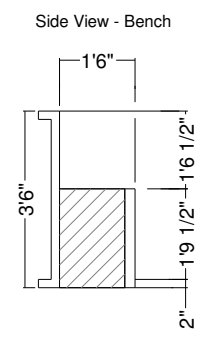

Royal Palm Pools, Inc.
Monroe, NC

2R 18 Ft Panel Sunledge-Step-Bench-8 Detail
Dwg No.: RPSPF171-1