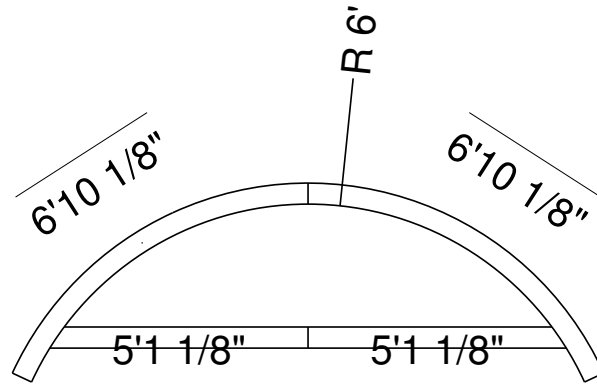

Royal Palm Pools, Inc.
Monroe, NC

6R Panel Sunledge-13
Dwg No.: RPBPF057-1