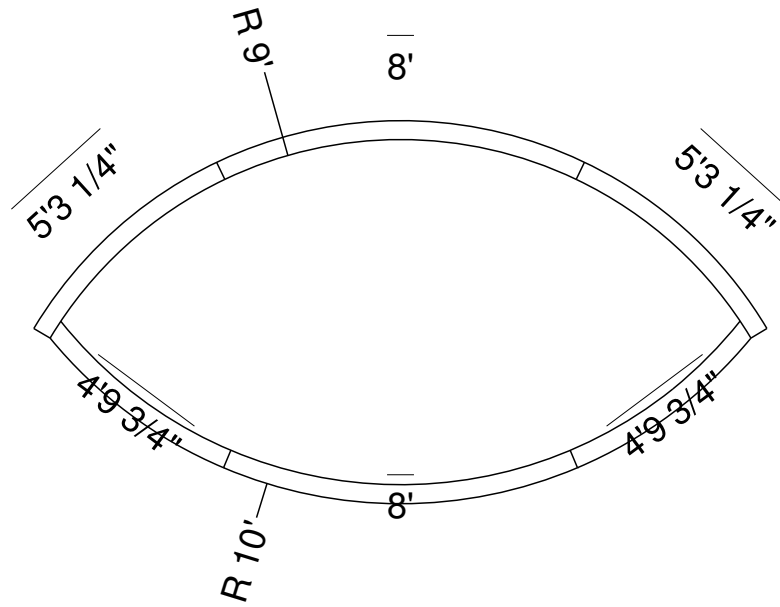

Royal Palm Pools, Inc.
Monroe, NC

9R 8 Ft Panel Sunledge-12
Dwg No.: RPBPF065-1