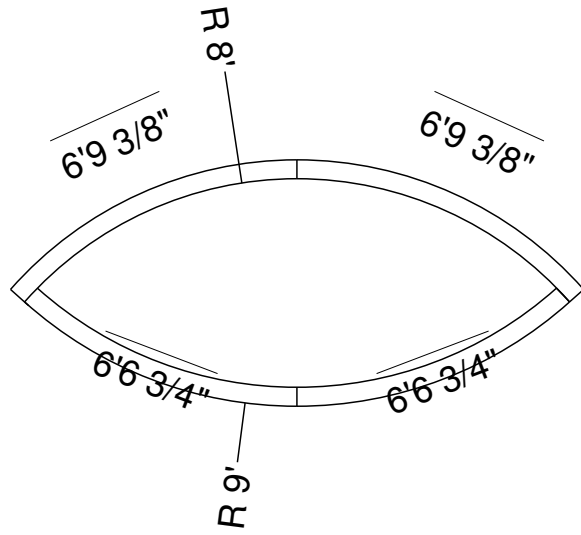

Royal Palm Pools, Inc.
Monroe, NC

8R 5 Ft Panel Sunledge-12
Dwg No.: RPBPF047-2