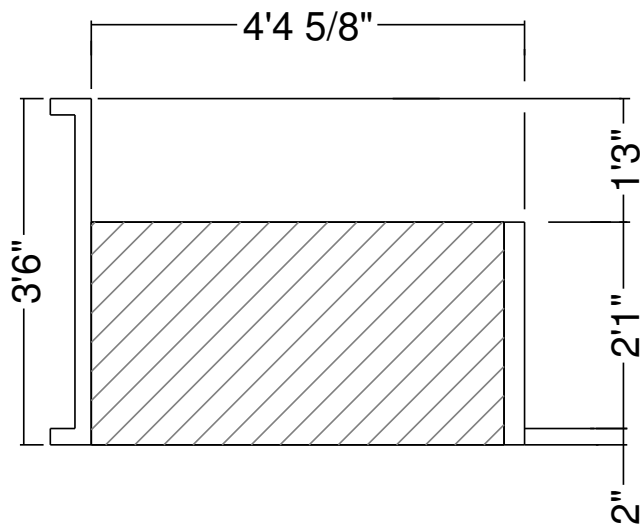

Side View

Royal Palm Pools, Inc.
Monroe, NC

7R 4 Ft Panel Sunledge-15
Dwg No.: RPBPF071-1