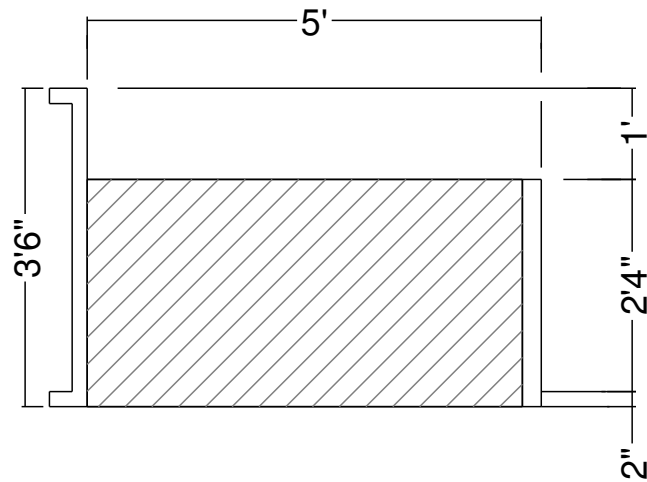

Side View

Royal Palm Pools, Inc.
Monroe, NC

8R 5 Ft Panel Sunledge-12
Dwg No.: RPBPF047-2