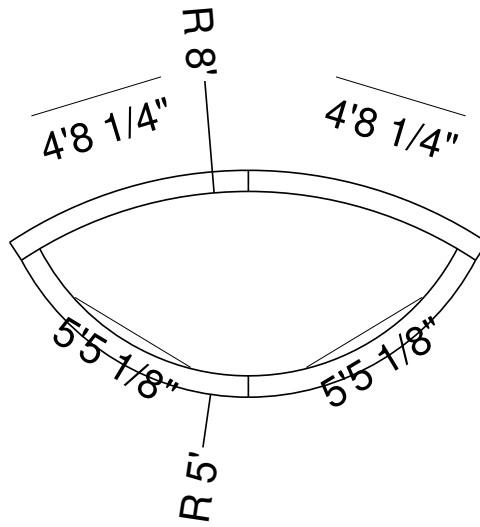

8 Ft x 10 Ft Panel Sunledge-12 Detail
 Dwg No.: RPBPF085-1

Side View

Royal Palm Pools, Inc.
Monroe, NC

10 Ft x 5 Ft Panel Sunledge-12 Detail
Dwg No.: RPBPF102-1

Side View

Royal Palm Pools, Inc.
 Monroe, NC

7R 4 Ft Panel Sunledge-15
 Dwg No.: RPBPF071-1

Side View

Royal Palm Pools, Inc.
 Monroe, NC

76R 3 Ft Panel Sunledge-12
 Dwg No.: RPBPF046-1

Side View - Sunledge

Royal Palm Pools, Inc.
 Monroe, NC

8R Panel Sunledge-10 Detail
 Dwg No.: RPBPF062-1

Side View

Royal Palm Pools, Inc.
 Monroe, NC

8R 29 In Panel Sunledge
 Dwg No.: RPBPF016-1

Royal Palm Pools, Inc.
 Monroe, NC

8R 4 Ft Panel Sunledge-16 Detail
 Dwg No.: RPBPF050-1

Side View

Royal Palm Pools, Inc.
 Monroe, NC