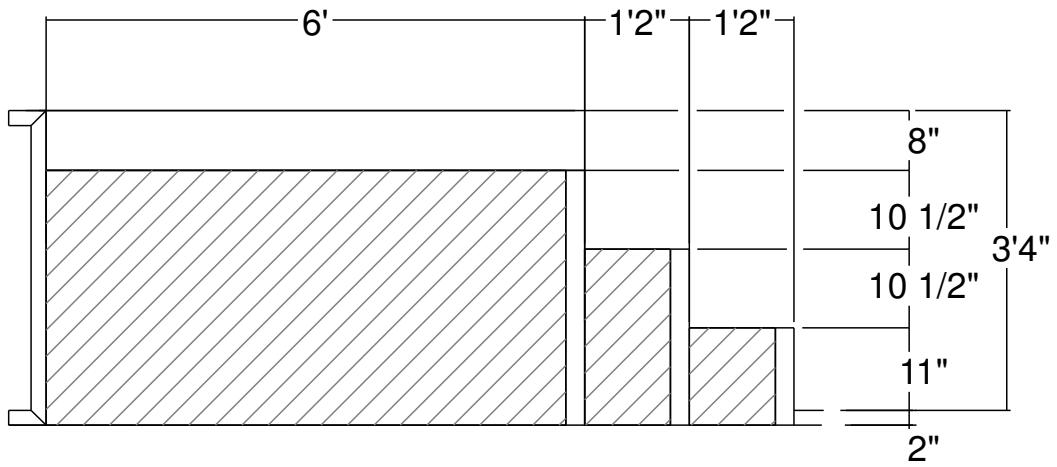

Side View

Royal Palm Pools, Inc.
Monroe, NC

2R 10 Ft Panel Sunledge-Step-8 Detail
Dwg No.: RPSPF156-1