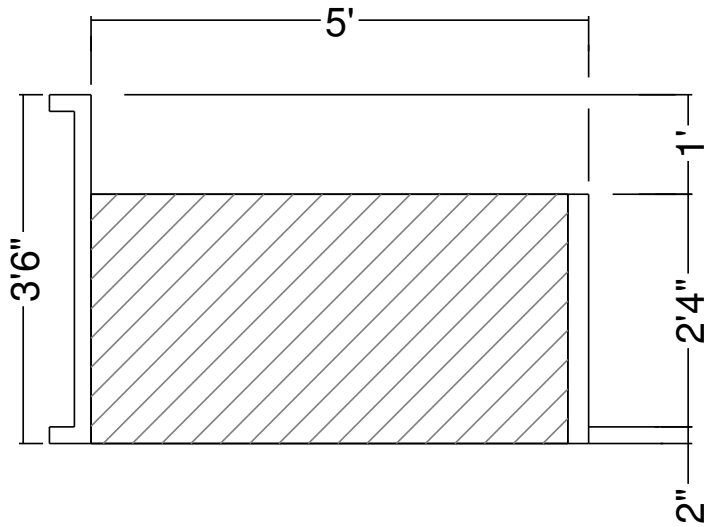

Royal Palm Pools, Inc.
Monroe, NC

6R 5 Ft Panel Sunledge-12
Dwg No.: RPBPF042-1