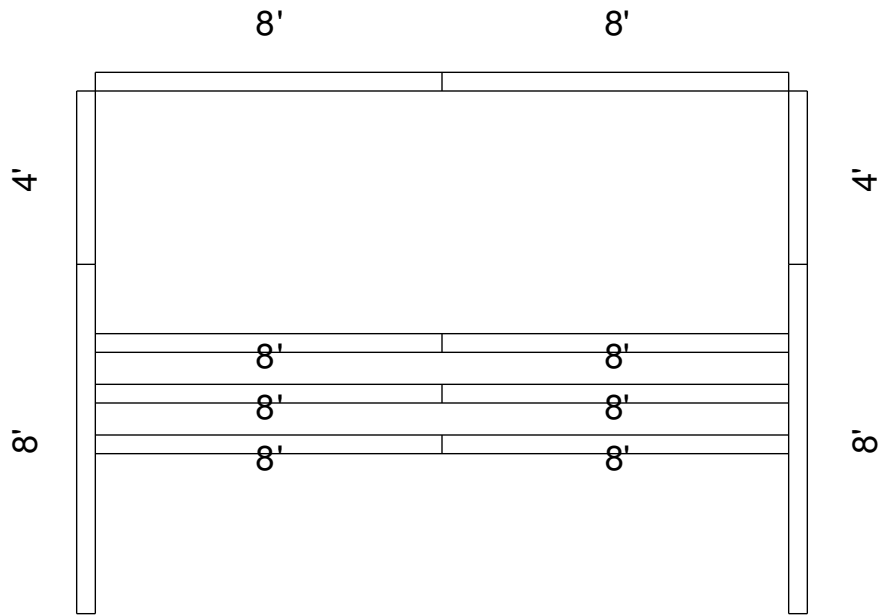

Side View

Royal Palm Pools, Inc.
 Monroe, NC

2R 10 Ft Panel Sunledge-Step-8 Detail
 Dwg No.: RPSPF156-1

Royal Palm Pools, Inc.
 Monroe, NC

2R 18 Ft Panel Sunledge-Step-8 Detail
 Dwg No.: RPSPF172-1

Royal Palm Pools, Inc.
 Monroe, NC