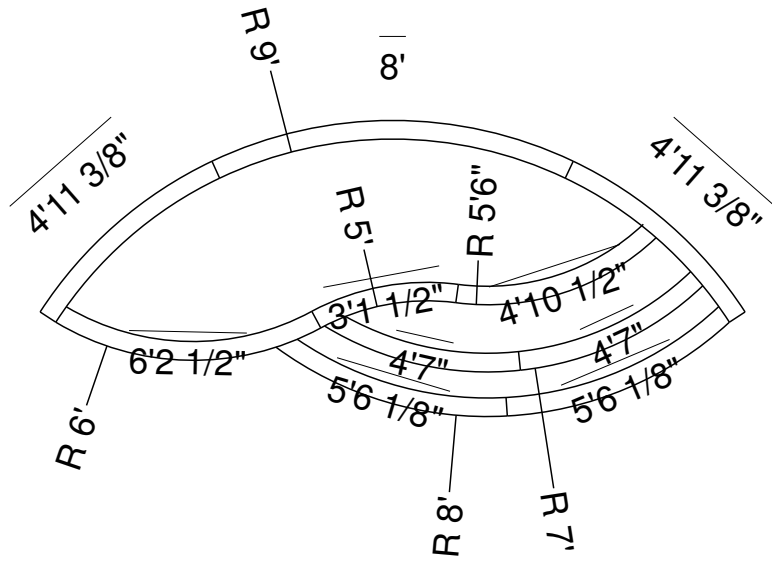

Royal Palm Pools, Inc.
Monroe, NC

9R Wedding Cake Panel Sunledge-Step-8
Dwg No.: RPSPF135-1