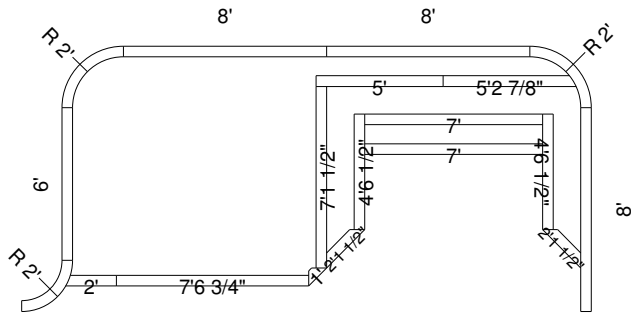

Royal Palm Pools, Inc.
Monroe, NC

2R 20 Ft Panel Sunledge-Step-Bench-8 Detail
Dwg No.: RPSPF179-1