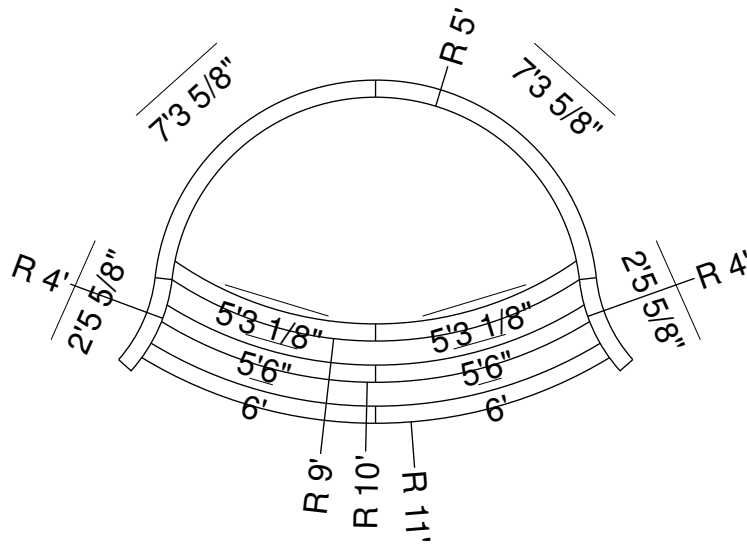

16 Ft Panel Sunledge-Step-8 Detail
 Dwg No.: RPSPF131-1

Side View - Steps

Royal Palm Pools, Inc.
Monroe, NC

20 Ft Panel Sunledge-Step-8 Detail
Dwg No.: RPSPF182-1

Side View

Royal Palm Pools, Inc.
 Monroe, NC