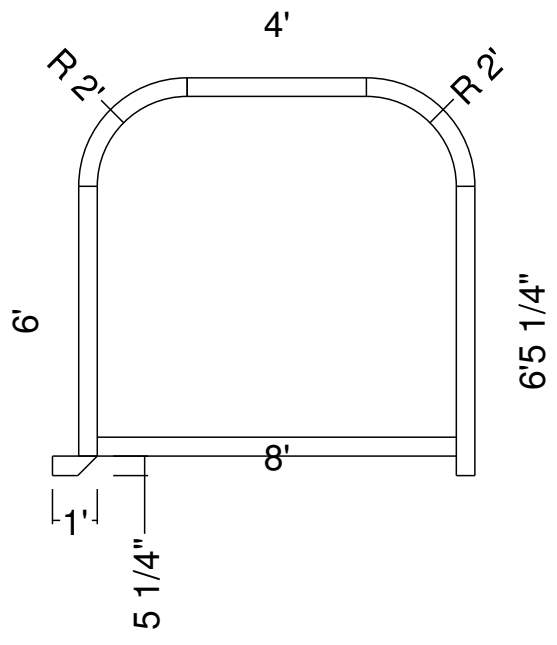

8 Ft x 10 Ft Panel Sunledge-12 Detail
 Dwg No.: RPBPF085-1

Side View

Royal Palm Pools, Inc.
Monroe, NC

10 Ft x 5 Ft Panel Sunledge-12 Detail
Dwg No.: RPBPF102-1

Side View

Royal Palm Pools, Inc.
 Monroe, NC

12 Ft x 8 Ft Panel Sunledge-12
 Dwg No.: RPBPF081-1

Royal Palm Pools, Inc.
 Monroe, NC

18 Ft x 6 Ft Panel Sunledge-12
 Dwg No.: RPBPF044-1

Royal Palm Pools, Inc.
 Monroe, NC

2R 8 Ft Panel Sunledge-12 Detail
 Dwg No.: RPBPF104-1