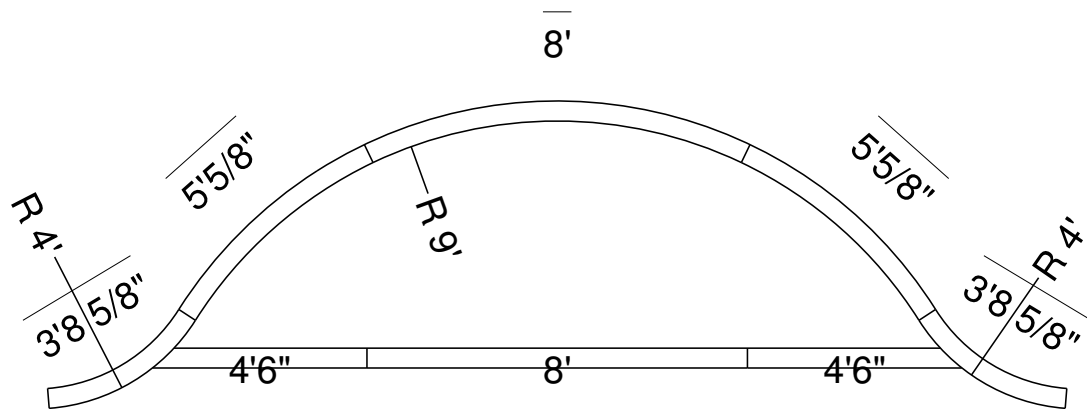

Royal Palm Pools, Inc.
Monroe, NC

9R-4RR Panel Sunledge Detail
Dwg No.: RPBPF120-1