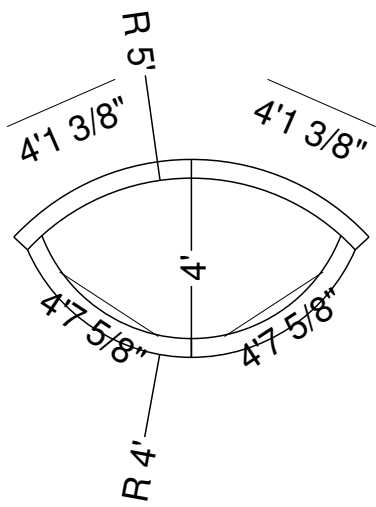

Royal Palm Pools, Inc.
 Monroe, NC

9R-6RR 5 Ft Panel Sunledge-12
 Dwg No.: RPBPF069-1

Side View

Royal Palm Pools, Inc.
 Monroe, NC

9R-9RR Panel Sunledge-12 Detail
 Dwg No.: RPBPF113-1

Side View

Royal Palm Pools, Inc.
 Monroe, NC