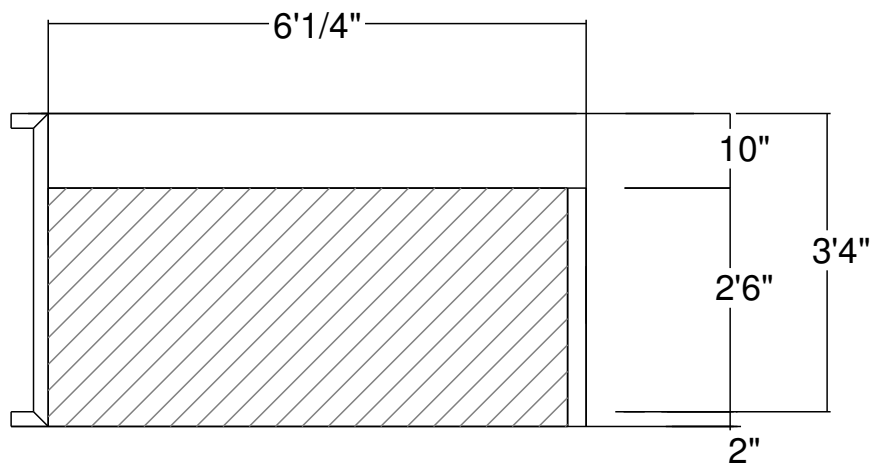

7R 4 Ft Panel Sunledge-15
 Dwg No.: RPBPF071-1

Side View

Royal Palm Pools, Inc.
 Monroe, NC

76R 3 Ft Panel Sunledge-12
 Dwg No.: RPBPF046-1

Side View - Sunledge

Royal Palm Pools, Inc.
 Monroe, NC

8R Panel Sunledge-10 Detail
 Dwg No.: RPBPF062-1