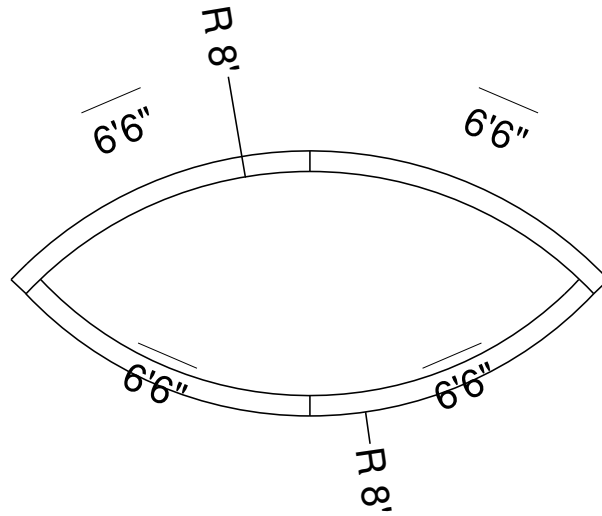

Side View

Royal Palm Pools, Inc.
 Monroe, NC

8R 29 In Panel Sunledge
 Dwg No.: RPBPF016-1

Royal Palm Pools, Inc.
 Monroe, NC

8R 4 Ft Panel Sunledge-16 Detail
 Dwg No.: RPBPF050-1

Side View

Royal Palm Pools, Inc.
 Monroe, NC