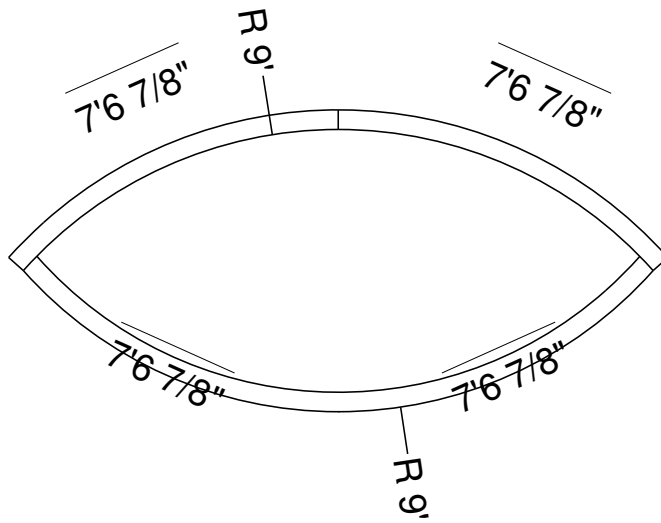

9R 5 Ft Panel Sunledge-12
 Dwg No.: RPBP045-1

Royal Palm Pools, Inc.
 Monroe, NC

9R 5 Ft Panel Sunledge-12
 Dwg No.: RPBPF045-2

Side View

Royal Palm Pools, Inc.
 Monroe, NC

9R 5 Ft Panel Sunledge-12
 Dwg No.: RPBPF045-3