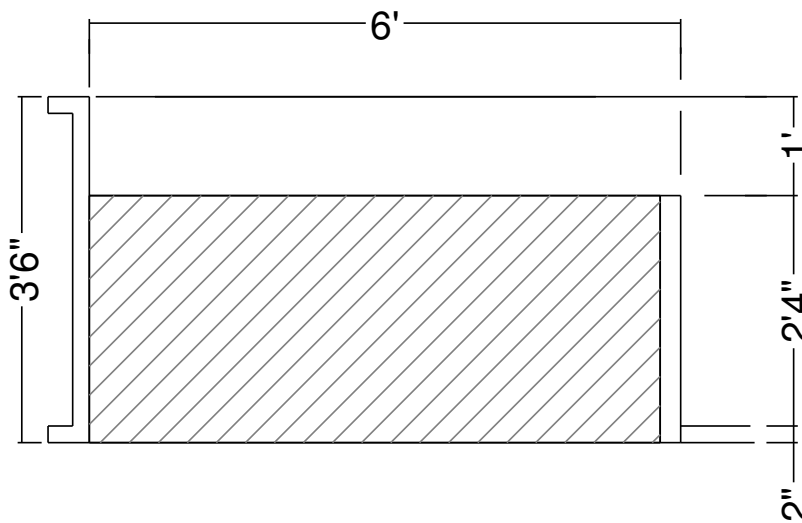

7R Wedding Panel Sunledge-12 Detail
 Dwg No.: RPBPF114-1

Side View - Sunledge

Royal Palm Pools, Inc.
 Monroe, NC

8R Wedding Panel Sunledge-12 Detail
 Dwg No.: RPBPF107-1

Side View

Royal Palm Pools, Inc.
 Monroe, NC