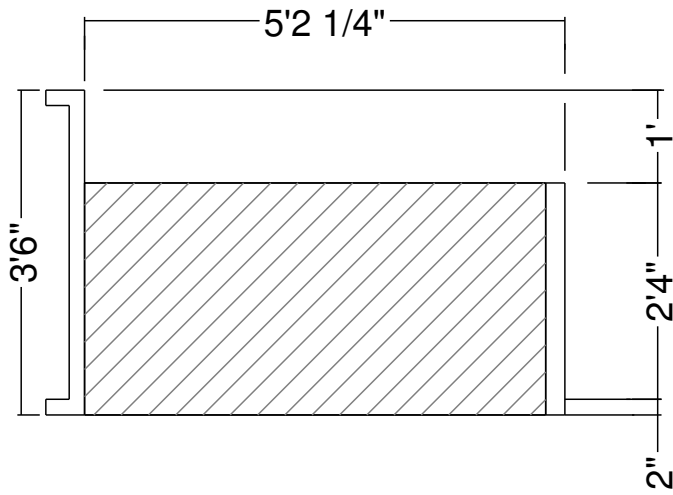

Royal Palm Pools, Inc.
Monroe, NC

9R 5 Ft Panel Sunledge-12
Dwg No.: RPBPF045-2