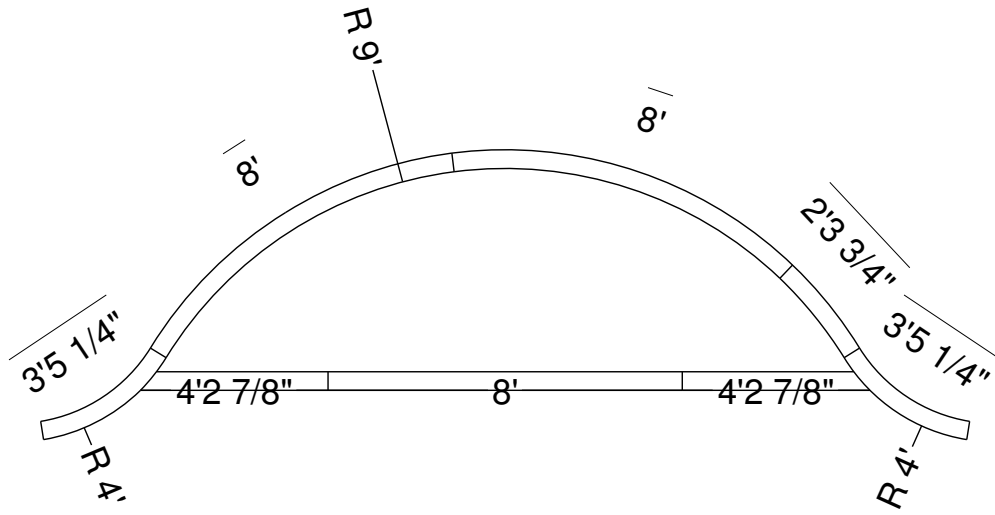

Side View

Royal Palm Pools, Inc.
 Monroe, NC

9R 4 Ft Panel Sunledge-12
 Dwg No.: RPBPF043-1

Side View

Royal Palm Pools, Inc.
 Monroe, NC

9R - 4 Ft Panel Sunledge-12
 Dwg No.: RPBPF043-2

Side View

Royal Palm Pools, Inc.
 Monroe, NC