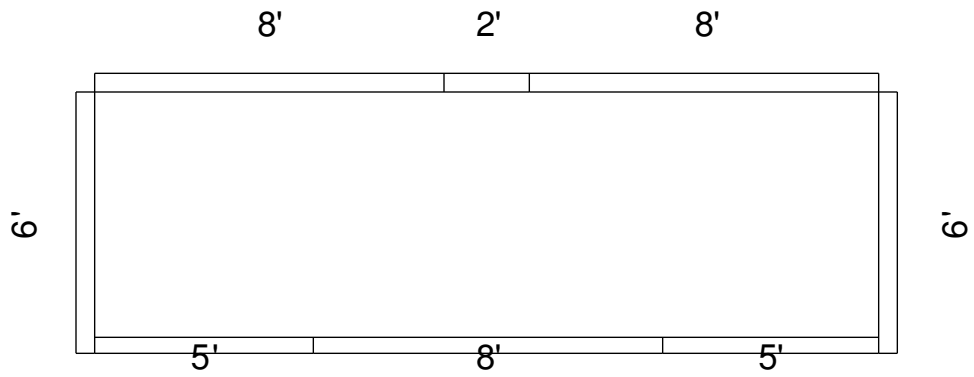

Royal Palm Pools, Inc.
Monroe, NC

18 Ft x 6 Ft Panel Sunledge-12
Dwg No.: RPBPF044-1