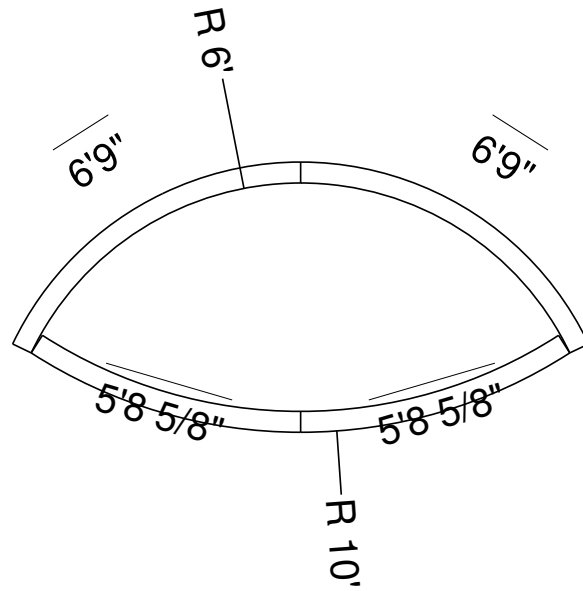

Side View

Royal Palm Pools, Inc.
Monroe, NC

6R 5 Ft Panel Sunledge-12
Dwg No.: RPBPF042-1