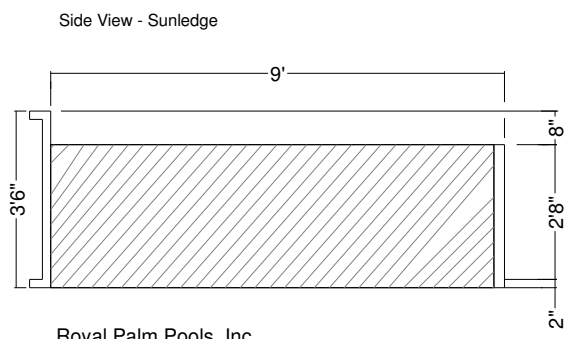

Royal Palm Pools, Inc.
Monroe, NC

2R 18 Ft Panel Sunledge-Step-Bench-8 Detail
Dwg No.: RPSPF171-1