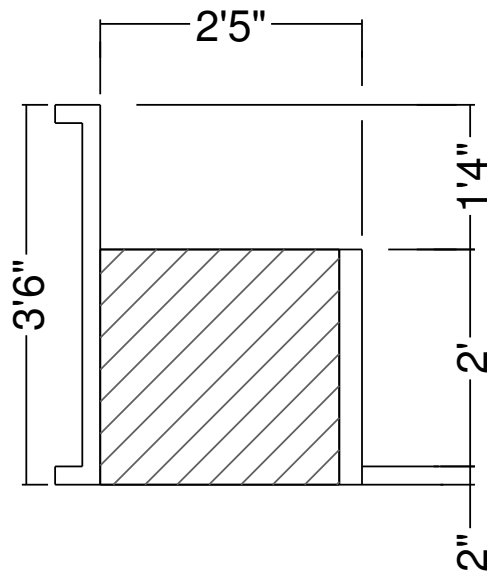

Side View

Royal Palm Pools, Inc.
Monroe, NC

8R 29 In Panel Sunledge
Dwg No.: RPBPF016-1