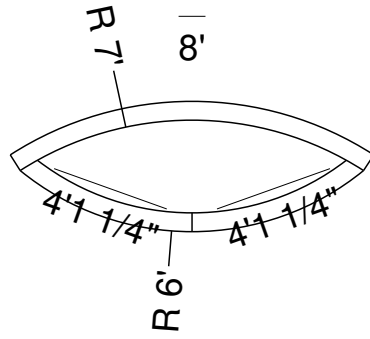

5R 4 Ft Wedding Panel Sunledge-12
 Dwg No.: RPBPF109-1

Side View

Royal Palm Pools, Inc.
 Monroe, NC

7R 5 Ft Wedding Panel Sunledge-16 Detail
 Dwg No.: RPBPF105-1

Side View - Sunledge

Royal Palm Pools, Inc.
 Monroe, NC