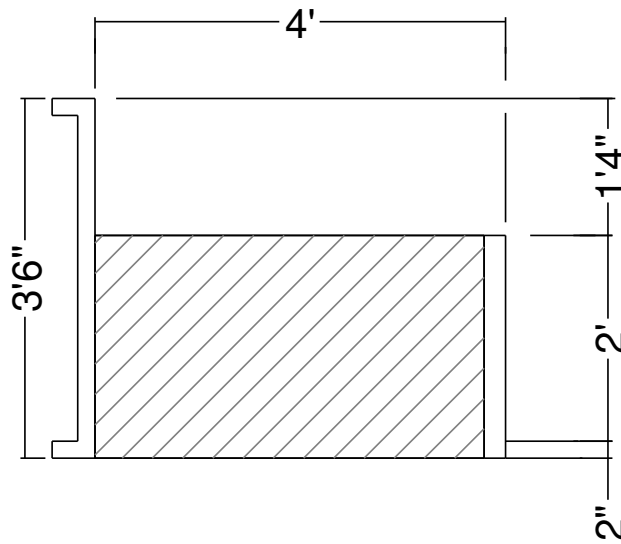

Royal Palm Pools, Inc.
Monroe, NC

8R 4 Ft Panel Sunledge-16 Detail
Dwg No.: RPBPF050-1