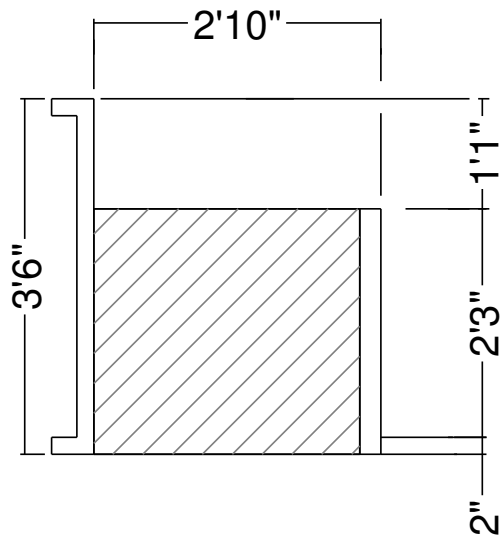

Side View

Royal Palm Pools, Inc.
 Monroe, NC

6R 5 Ft Panel Sunledge-12
 Dwg No.: RPBPF042-1

Side View

Royal Palm Pools, Inc.
 Monroe, NC

6R Panel Sunledge-13
 Dwg No.: RPBPF057-1

Side View

Royal Palm Pools, Inc.
 Monroe, NC