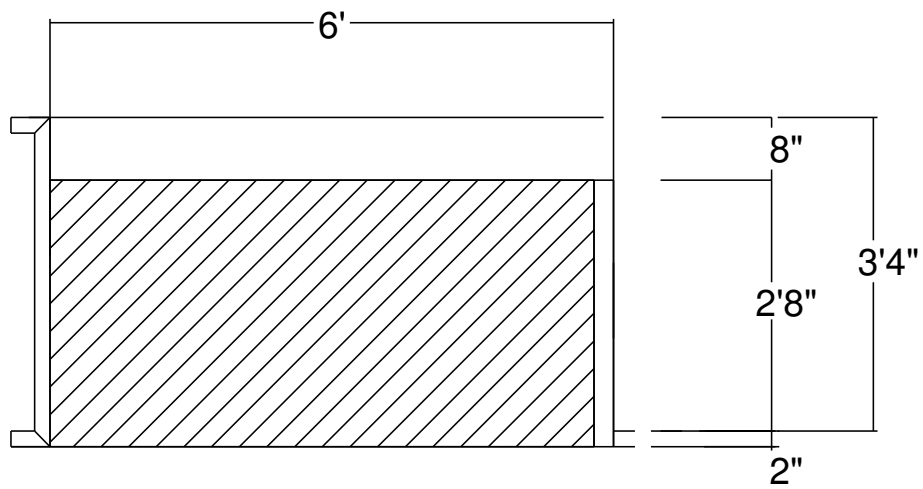

9R 5 Ft Panel Sunledge-12
 Dwg No.: RPBP045-1

Royal Palm Pools, Inc.
 Monroe, NC

9R 5 Ft Panel Sunledge-12
 Dwg No.: RPBPF045-2

Side View

Royal Palm Pools, Inc.
 Monroe, NC

9R 5 Ft Panel Sunledge-12
 Dwg No.: RPBPF045-3