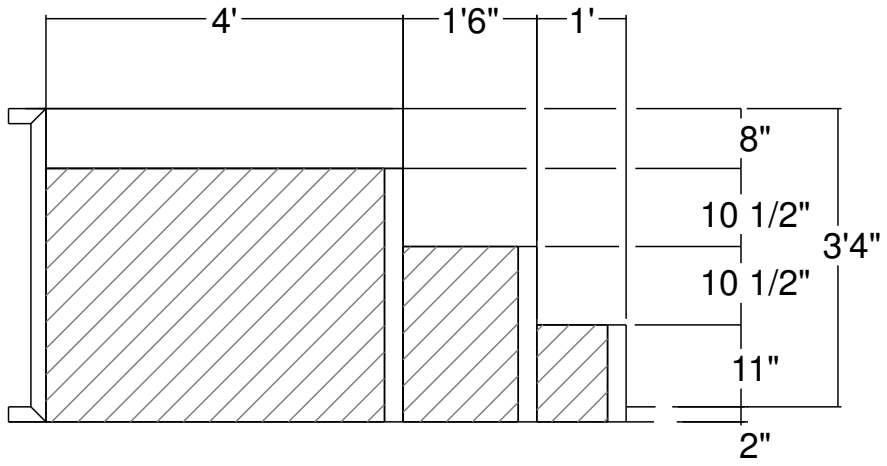

Side View - Step