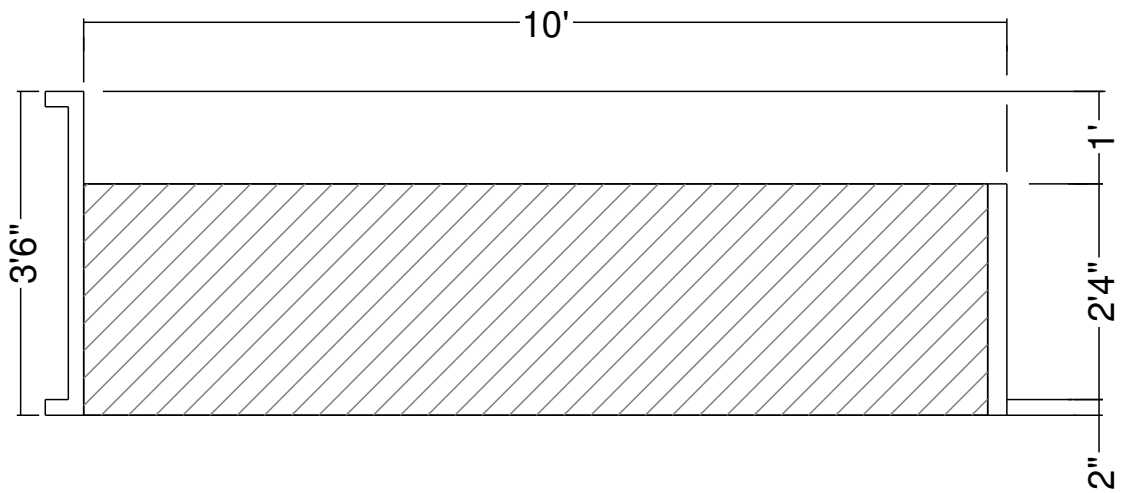

Side View

Royal Palm Pools, Inc.
Monroe, NC

8 Ft Panel Sunledge-12 Detail
Dwg No.: RPBPF073-1

Side View

Royal Palm Pools, Inc.
 Monroe, NC

8 Ft Panel Sunledge-16
 Dwg No.: RPBPF110-1

Royal Palm Pools, Inc.
 Monroe, NC

8 Ft x 10 Ft Panel Sunledge-12 Detail
 Dwg No.: RPBPF085-1

Side View

Royal Palm Pools, Inc.
Monroe, NC

10 Ft x 5 Ft Panel Sunledge-12 Detail
Dwg No.: RPBPF102-1

Side View

Royal Palm Pools, Inc.
 Monroe, NC