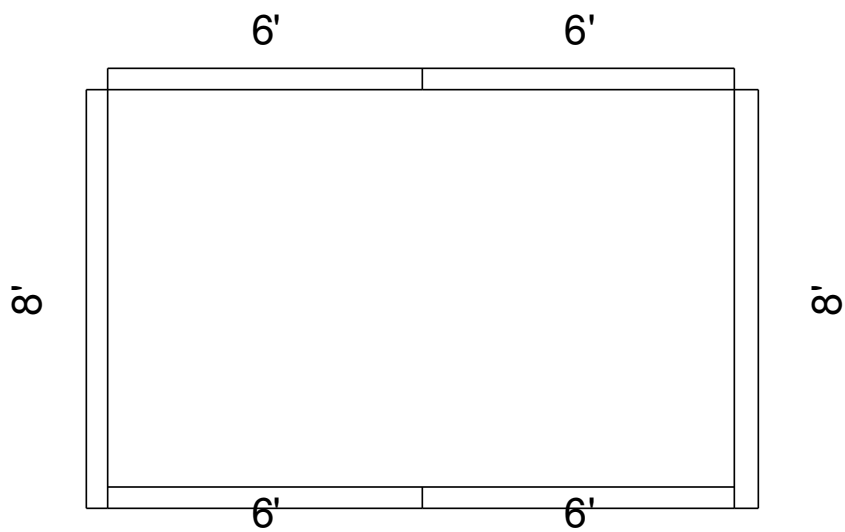

8 Ft x 10 Ft Panel Sunledge-12 Detail
 Dwg No.: RPBPF085-1

Side View

Royal Palm Pools, Inc.
Monroe, NC

10 Ft x 5 Ft Panel Sunledge-12 Detail
Dwg No.: RPBPF102-1

Side View

Royal Palm Pools, Inc.
 Monroe, NC