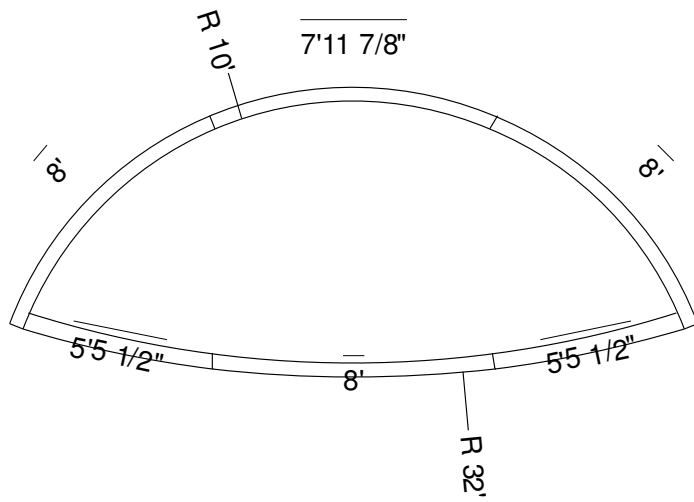

9R 6 Ft Wedding Panel Sunledge-12
 Dwg No.: RPBP117-1

Side View

Royal Palm Pools, Inc.
 Monroe, NC

9R Wedding Panel Sunledge-11
 Dwg No.: RPBPF106-1

Royal Palm Pools, Inc.
 Monroe, NC

10R 7 Ft 9 In Wedding Panel Sunledge-11 Detail
 Dwg No.: RPBPF100-1