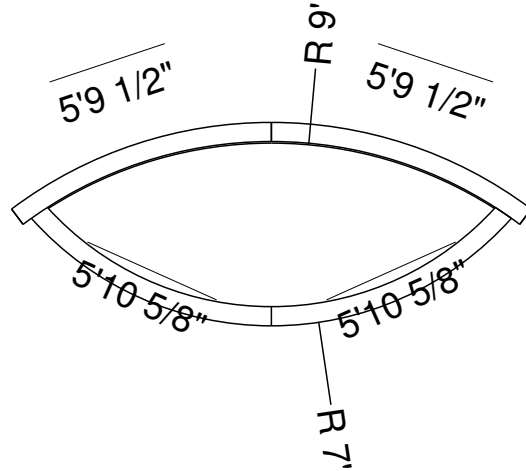

Royal Palm Pools, Inc.
Monroe, NC

9R - 4 Ft Panel Sunledge-12
Dwg No.: RPBPF043-2