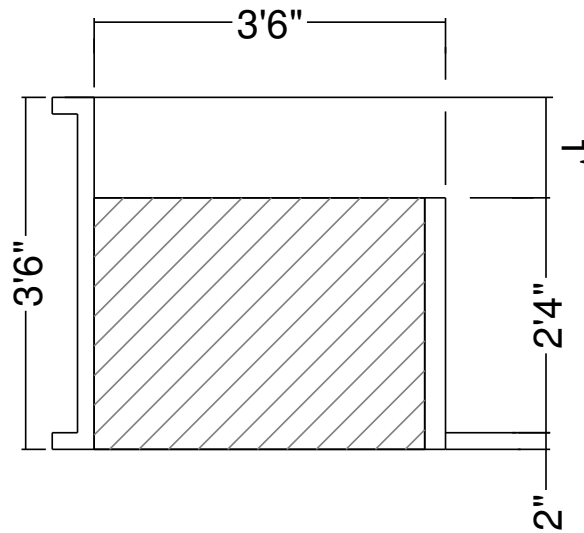

8R 5 Ft Panel Sunledge-12
 Dwg No.: RPBPF047-1

Side View

Royal Palm Pools, Inc.
Monroe, NC

8R 5 Ft Panel Sunledge-12
Dwg No.: RPBPF047-2

Side View

Royal Palm Pools, Inc.
 Monroe, NC

9R 3Ft6In Panel Sunledge-12
 Dwg No.: RPBPF076-1