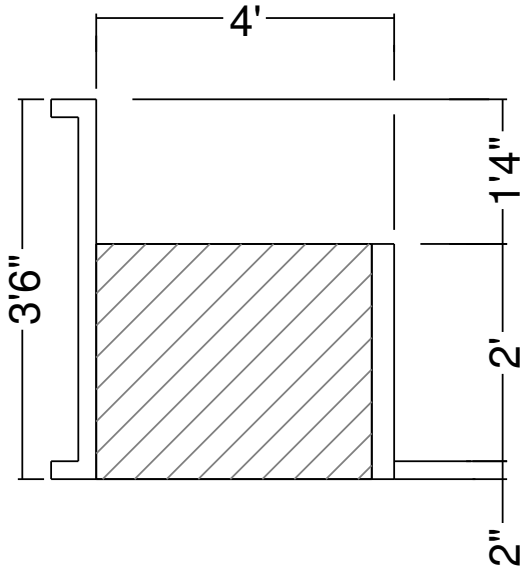

Side View

Royal Palm Pools, Inc.
Monroe, NC

8 Ft Panel Sunledge-12 Detail
Dwg No.: RPBPF073-1

Side View

Royal Palm Pools, Inc.
 Monroe, NC

8 Ft Panel Sunledge-16
 Dwg No.: RPBPF110-1

Royal Palm Pools, Inc.
 Monroe, NC

8 Ft x 10 Ft Panel Sunledge-12 Detail
 Dwg No.: RPBPF085-1

Side View

Royal Palm Pools, Inc.
Monroe, NC

10 Ft x 5 Ft Panel Sunledge-12 Detail
Dwg No.: RPBPF102-1

Side View

Royal Palm Pools, Inc.
 Monroe, NC

12 Ft x 8 Ft Panel Sunledge-12
 Dwg No.: RPBPF081-1

Royal Palm Pools, Inc.
 Monroe, NC

18 Ft x 6 Ft Panel Sunledge-12
 Dwg No.: RPBPF044-1

Royal Palm Pools, Inc.
 Monroe, NC

2R 8 Ft Panel Sunledge-12 Detail
 Dwg No.: RPBPF104-1