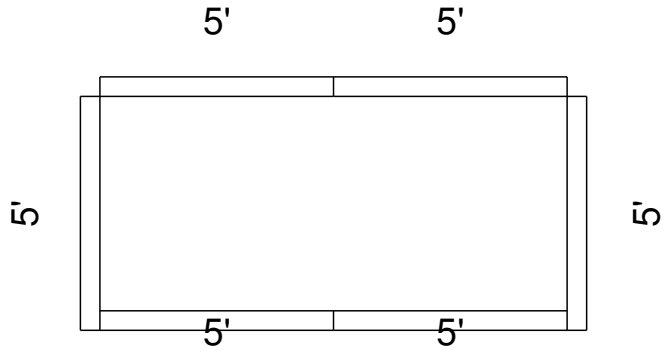

8 Ft x 10 Ft Panel Sunledge-12 Detail
 Dwg No.: RPBPF085-1

Side View

Royal Palm Pools, Inc.
Monroe, NC

10 Ft x 5 Ft Panel Sunledge-12 Detail
Dwg No.: RPBPF102-1

Side View

Royal Palm Pools, Inc.
 Monroe, NC