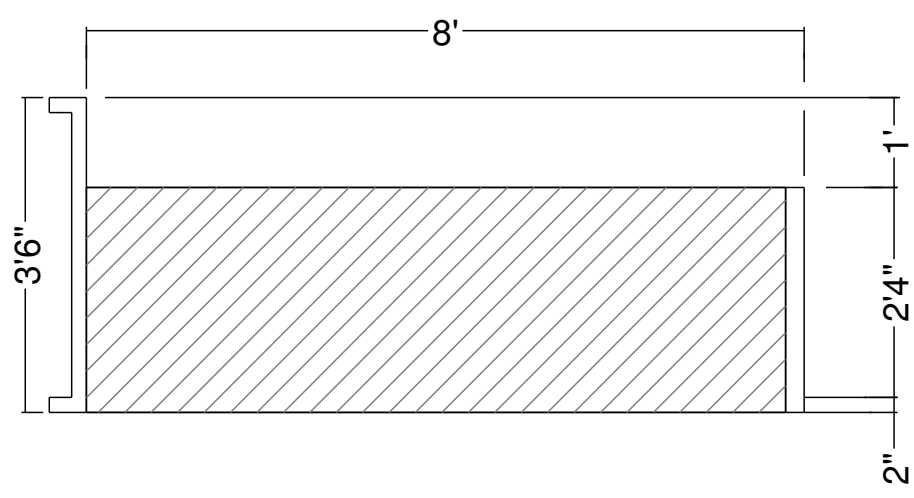

8 Ft x 10 Ft Panel Sunledge-12 Detail
 Dwg No.: RPBPF085-1

Side View

Royal Palm Pools, Inc.
Monroe, NC

10 Ft x 5 Ft Panel Sunledge-12 Detail
Dwg No.: RPBPF102-1

Side View

Royal Palm Pools, Inc.
 Monroe, NC

12 Ft x 8 Ft Panel Sunledge-12
 Dwg No.: RPBPF081-1

Royal Palm Pools, Inc.
 Monroe, NC

18 Ft x 6 Ft Panel Sunledge-12
 Dwg No.: RPBPF044-1

Royal Palm Pools, Inc.
 Monroe, NC

2R 8 Ft Panel Sunledge-12 Detail
 Dwg No.: RPBPF104-1