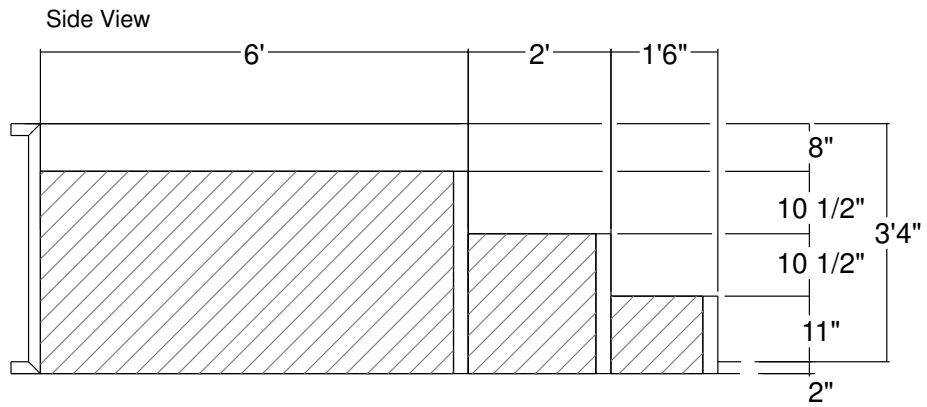

Royal Palm Pools, Inc.
Monroe, NC

2R 18 Ft Panel Sunledge-Step-8 Detail
Dwg No.: RPSPF172-1