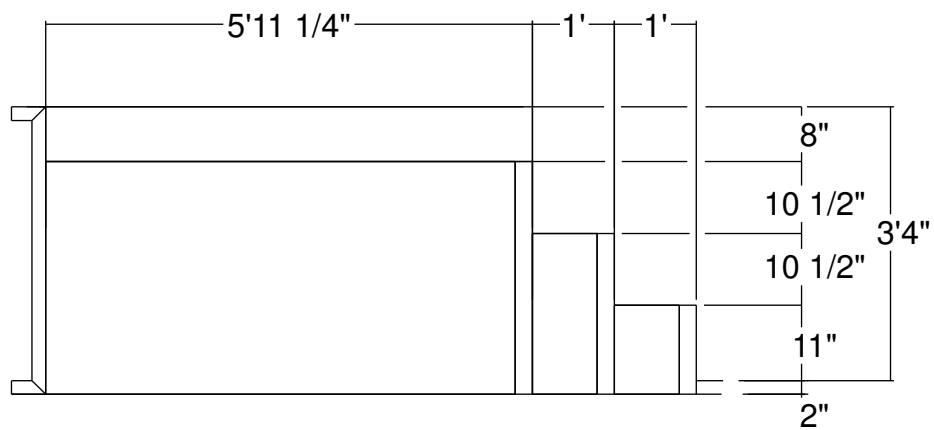

16 Ft Panel Sunledge-Step-8 Detail
 Dwg No.: RPSPF131-1

Side View - Steps

Royal Palm Pools, Inc.
Monroe, NC

20 Ft Panel Sunledge-Step-8 Detail
Dwg No.: RPSPF182-1

Side View

Royal Palm Pools, Inc.
 Monroe, NC