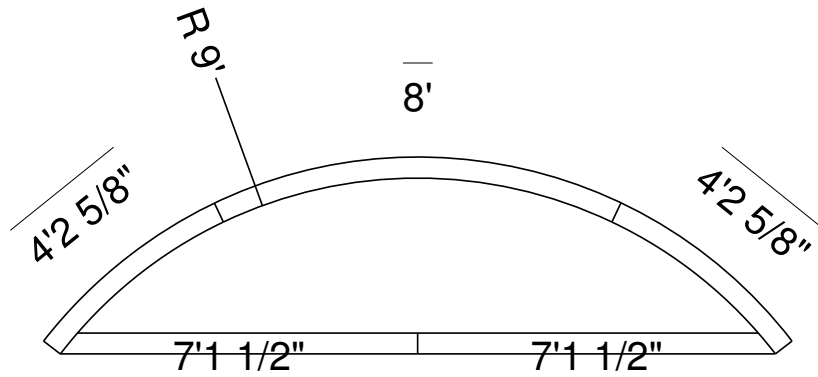

8R 5 Ft Panel Sunledge-12
 Dwg No.: RPBPF047-1

Side View

Royal Palm Pools, Inc.
Monroe, NC

8R 5 Ft Panel Sunledge-12
Dwg No.: RPBPF047-2

Side View

Royal Palm Pools, Inc.
 Monroe, NC

9R 3Ft6In Panel Sunledge-12
 Dwg No.: RPBPF076-1