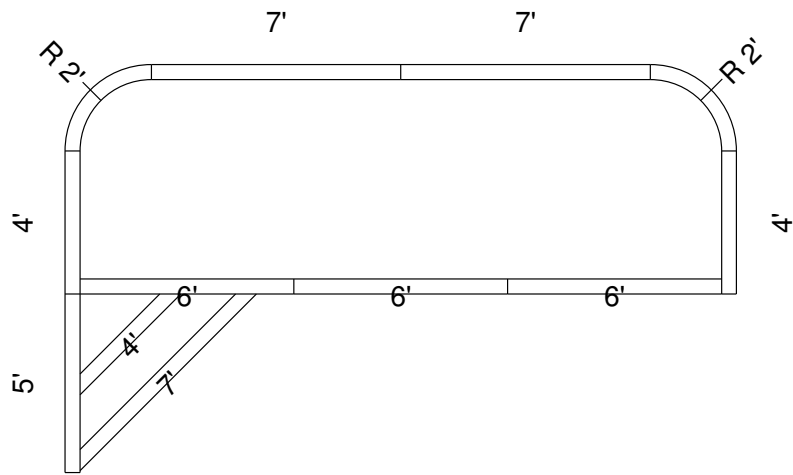

Royal Palm Pools, Inc.
Monroe, NC

2R 18 Ft Panel Sunledge-Step-8 Detail
Dwg No.: RPSPF172-1