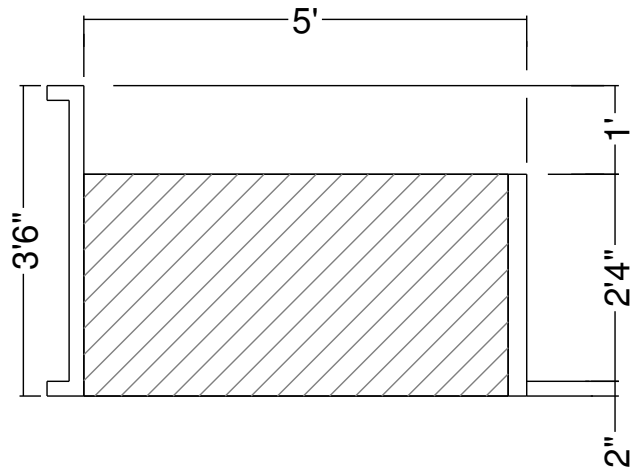

Side View

Royal Palm Pools, Inc.
 Monroe, NC

9R 4 Ft Panel Sunledge-12
 Dwg No.: RPBPF043-1

Side View

Royal Palm Pools, Inc.
 Monroe, NC

9R - 4 Ft Panel Sunledge-12
 Dwg No.: RPBPF043-2

Side View

Royal Palm Pools, Inc.
 Monroe, NC