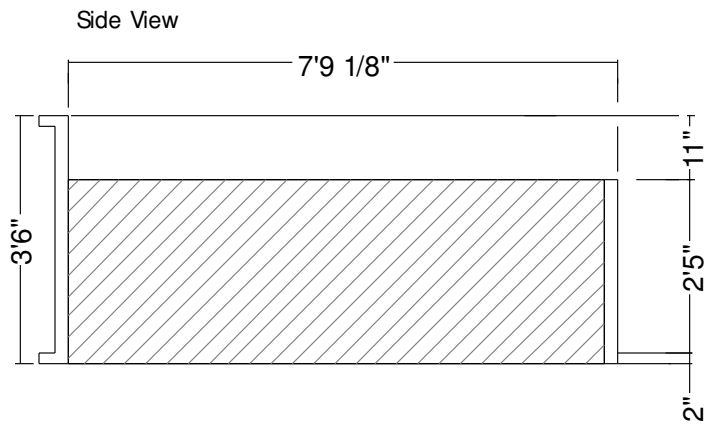

9R 6 Ft Wedding Panel Sunledge-12
 Dwg No.: RPBP117-1

Side View

Royal Palm Pools, Inc.
 Monroe, NC

9R Wedding Panel Sunledge-11
 Dwg No.: RPBPF106-1

Royal Palm Pools, Inc.
 Monroe, NC

10R 7 Ft 9 In Wedding Panel Sunledge-11 Detail
 Dwg No.: RPBPF100-1