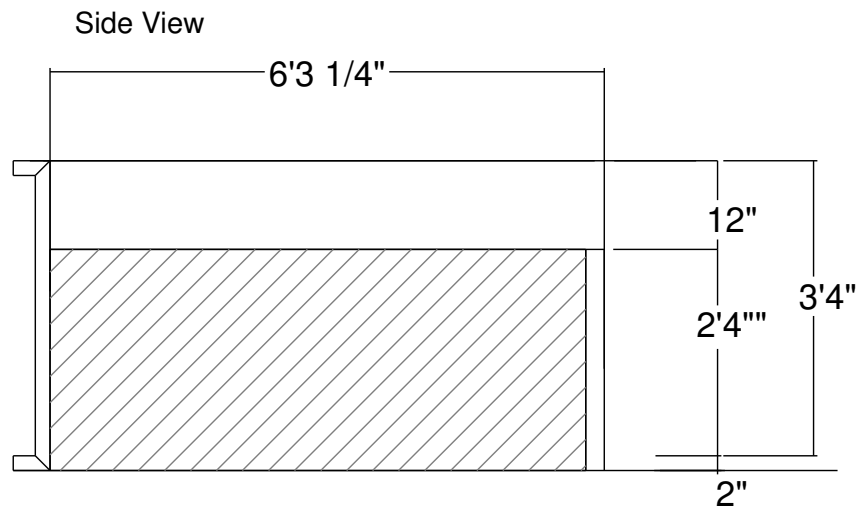

Royal Palm Pools, Inc.
Monroe, NC

9R Panel Sunledge-12 Detail
Dwg No.: RPBPF095-1