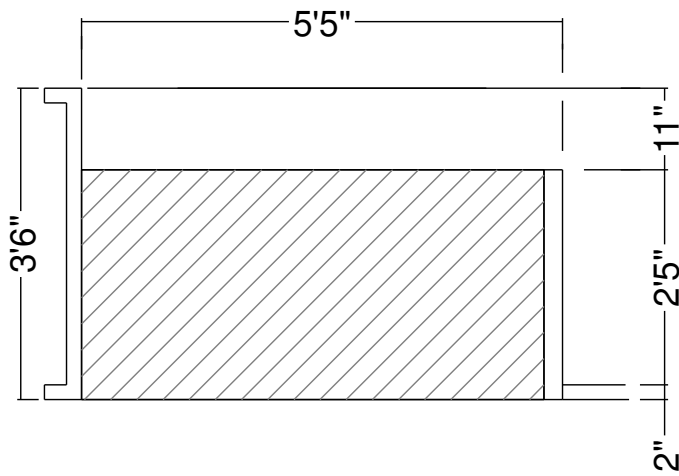

Side View

Royal Palm Pools, Inc.
Monroe, NC

9R Wedding Panel Sunledge-11
Dwg No.: RPBPF106-1