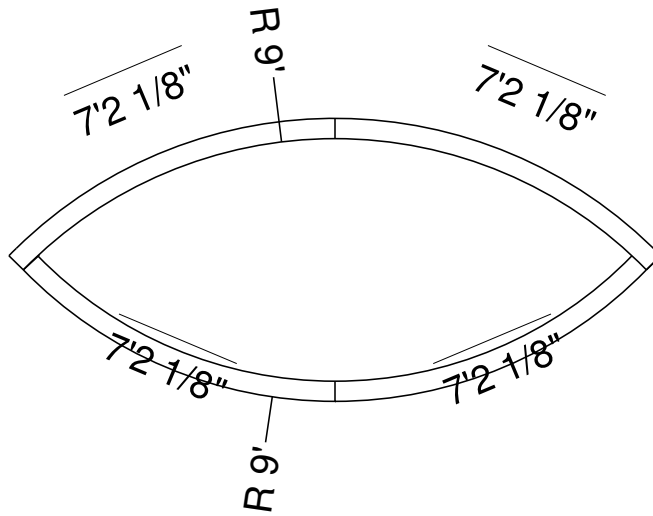

Royal Palm Pools, Inc.
 Monroe, NC

9R 6 Ft Panel Sunledge-8 Detail
 Dwg No.: RPBPF061-1

Side View

Royal Palm Pools, Inc.
 Monroe, NC

9R 8 Ft Panel Sunledge-12
 Dwg No.: RPBPF065-1

Side View

Royal Palm Pools, Inc.
 Monroe, NC