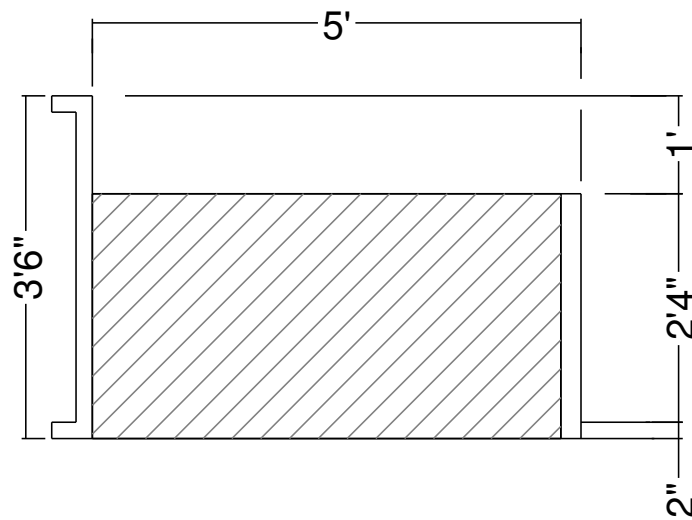

Side View

Royal Palm Pools, Inc.
 Monroe, NC

8R 29 In Panel Sunledge
 Dwg No.: RPBPF016-1

Royal Palm Pools, Inc.
 Monroe, NC

8R 4 Ft Panel Sunledge-16 Detail
 Dwg No.: RPBPF050-1

Side View

Royal Palm Pools, Inc.
 Monroe, NC