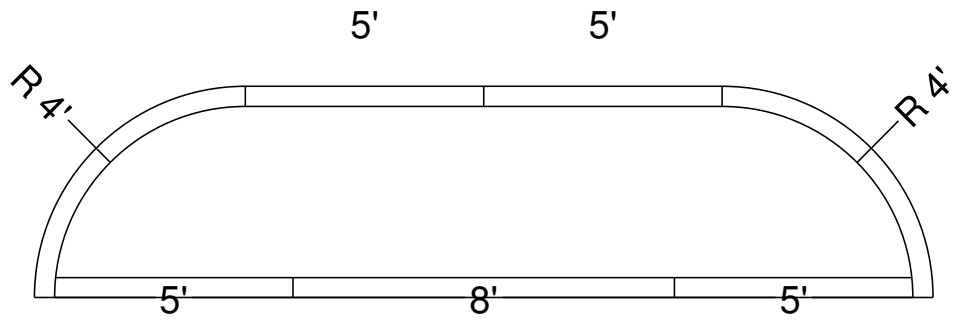

Royal Palm Pools, Inc.
Monroe, NC

4R 18 Ft Panel Sunledge-12
Dwg No.: RPBPF055-1