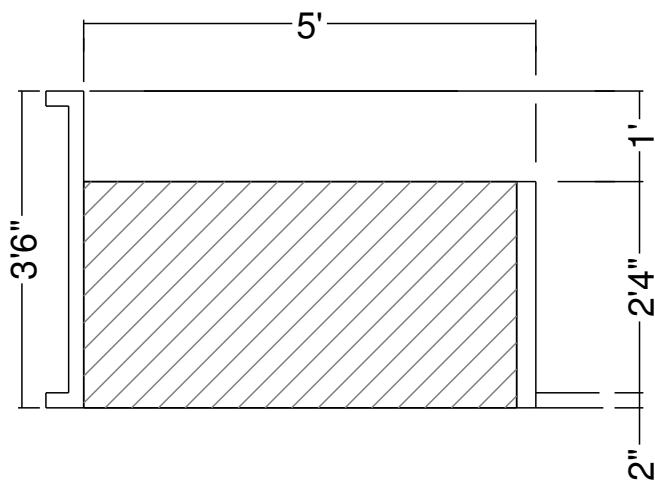

9R 5 Ft Panel Sunledge-12
 Dwg No.: RPBP045-1

Royal Palm Pools, Inc.
 Monroe, NC

9R 5 Ft Panel Sunledge-12
 Dwg No.: RPBPF045-2

Side View

Royal Palm Pools, Inc.
 Monroe, NC

9R 5 Ft Panel Sunledge-12
 Dwg No.: RPBPF045-3