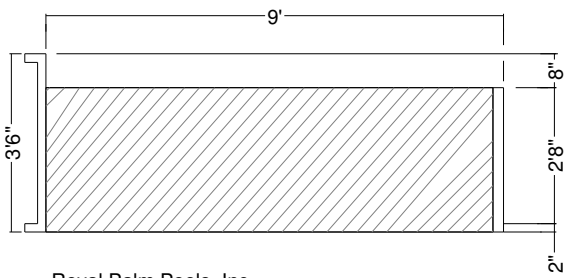

9R Wedding Panel Sunledge-Step-8 Detail
Dwg No.: RPSPF135-2

Royal Palm Pools, Inc.
Monroe, NC

2R 18 Ft Panel Sunledge-Step-Bench-8 Detail
Dwg No.: RPSPF171-1

Side View - Sunledge

Side View - Step

Side View - Bench