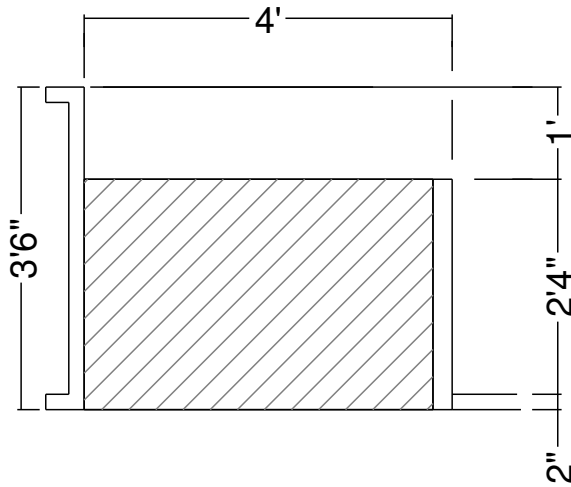

Side View

Royal Palm Pools, Inc.
 Monroe, NC

9R 4 Ft Panel Sunledge-12
 Dwg No.: RPBPF043-1

Side View

Royal Palm Pools, Inc.
 Monroe, NC

9R - 4 Ft Panel Sunledge-12
 Dwg No.: RPBPF043-2

Side View

Royal Palm Pools, Inc.
 Monroe, NC