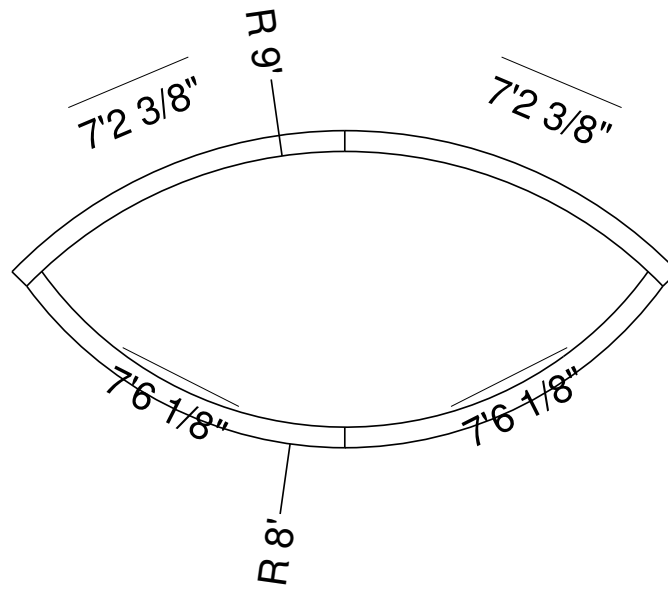

5R 4 Ft Wedding Panel Sunledge-12
 Dwg No.: RPBPF109-1

Side View

Royal Palm Pools, Inc.
 Monroe, NC

7R 5 Ft Wedding Panel Sunledge-16 Detail
 Dwg No.: RPBPF105-1

Side View - Sunledge

Royal Palm Pools, Inc.
 Monroe, NC

7R Wedding Panel Sunledge-12 Detail
 Dwg No.: RPBPF114-1

Side View - Sunledge

Royal Palm Pools, Inc.
 Monroe, NC

8R Wedding Panel Sunledge-12 Detail
 Dwg No.: RPBPF107-1

Side View

Royal Palm Pools, Inc.
 Monroe, NC