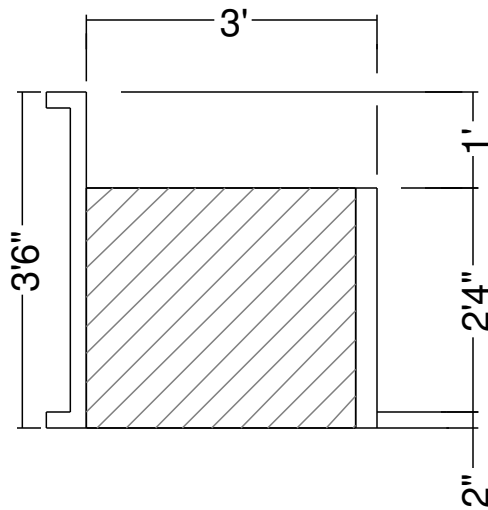

Side View

Royal Palm Pools, Inc.
Monroe, NC

76R 3 Ft Panel Sunledge-12
Dwg No.: RPBPF046-1