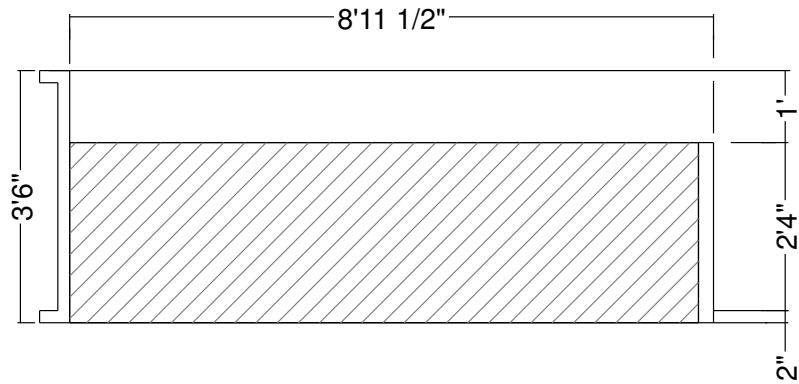

Side View

Royal Palm Pools, Inc.
Monroe, NC

9R-9RR Panel Sunledge-12 Detail
Dwg No.: RPBPF113-1