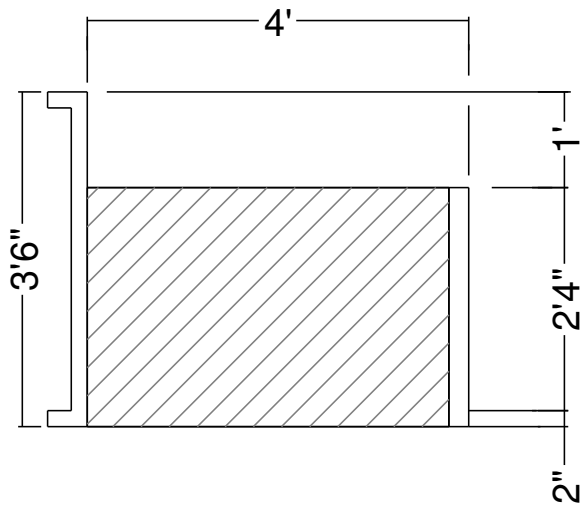

Royal Palm Pools, Inc.
Monroe, NC

4R 18 Ft Panel Sunledge-12
Dwg No.: RPBPF055-1