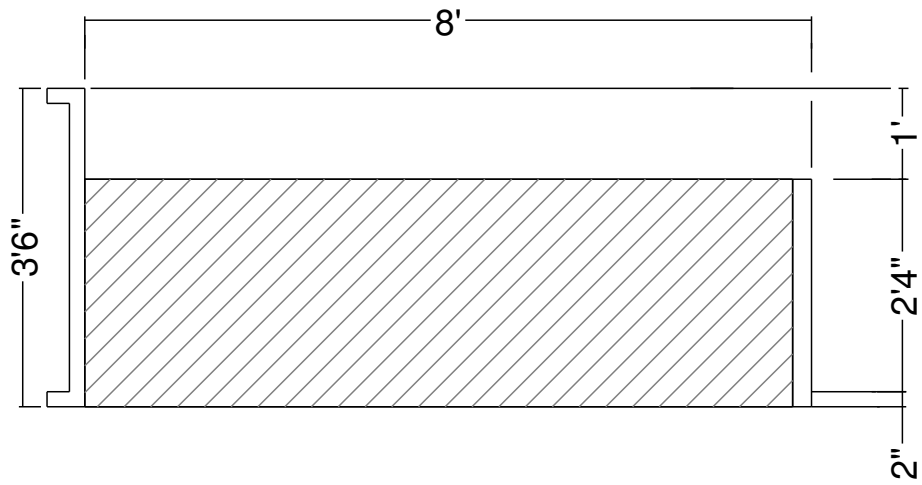

Side View

Royal Palm Pools, Inc.
Monroe, NC

9R 8 Ft Panel Sunledge-12
Dwg No.: RPBPF065-1