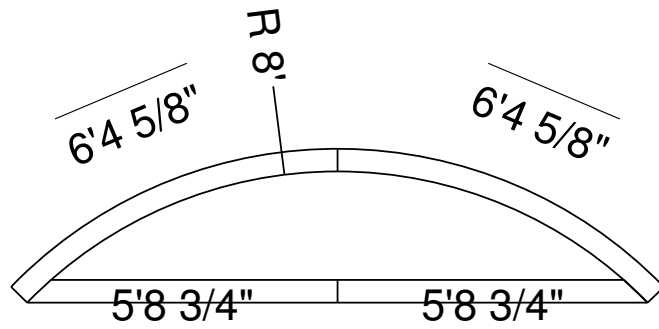

7R 4 Ft Panel Sunledge-15
 Dwg No.: RPBPF071-1

Side View

Royal Palm Pools, Inc.
 Monroe, NC

76R 3 Ft Panel Sunledge-12
 Dwg No.: RPBPF046-1

Side View - Sunledge

Royal Palm Pools, Inc.
 Monroe, NC

8R Panel Sunledge-10 Detail
 Dwg No.: RPBPF062-1