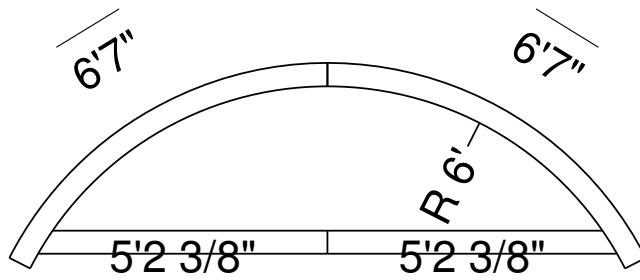

Royal Palm Pools, Inc.
Monroe, NC

6R 3 Ft Panel Sunledge
Dwg No.: RPBPF111-1