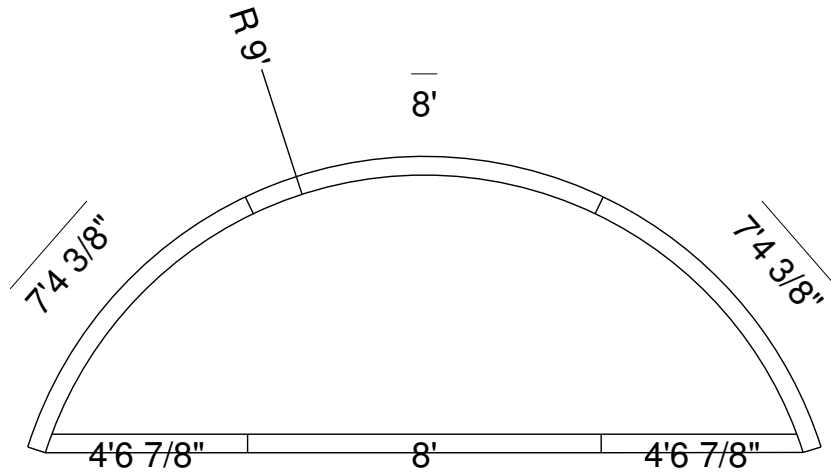

Royal Palm Pools, Inc.
Monroe, NC

9R Panel Sunledge-12 Detail
Dwg No.: RPBPF095-1