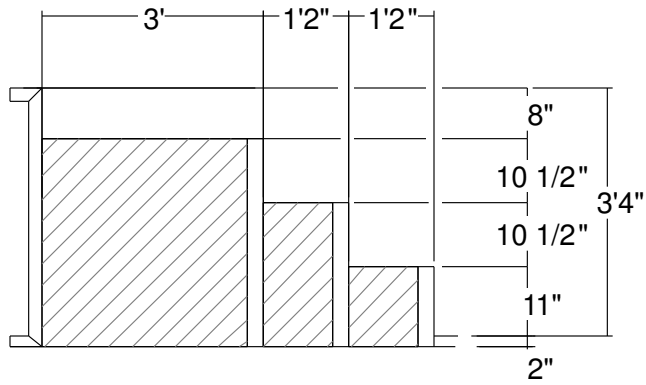

Side View - Steps

Royal Palm Pools, Inc.
Monroe, NC

20 Ft Panel Sunledge-Step-8 Detail
Dwg No.: RPSPF182-1