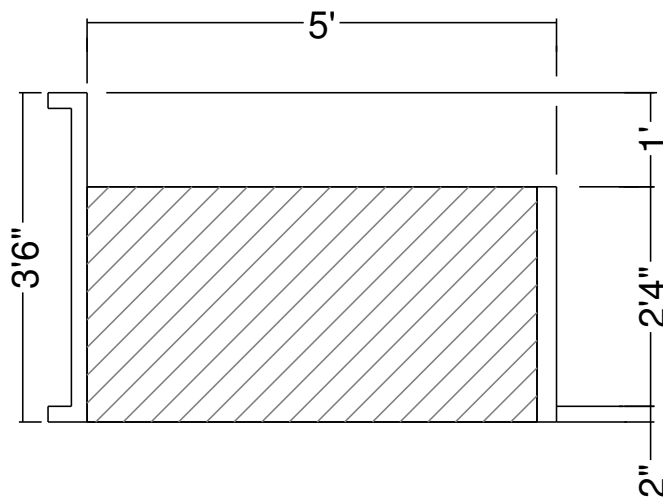

9R Panel Sunledge-11
 Dwg No.: RPBPF106-1

Royal Palm Pools, Inc.
 Monroe, NC

9R Panel Sunledge-12 Detail
 Dwg No.: RPBPF095-1

Royal Palm Pools, Inc.
 Monroe, NC

9R-4RR Panel Sunledge Detail
 Dwg No.: RPBPF120-1