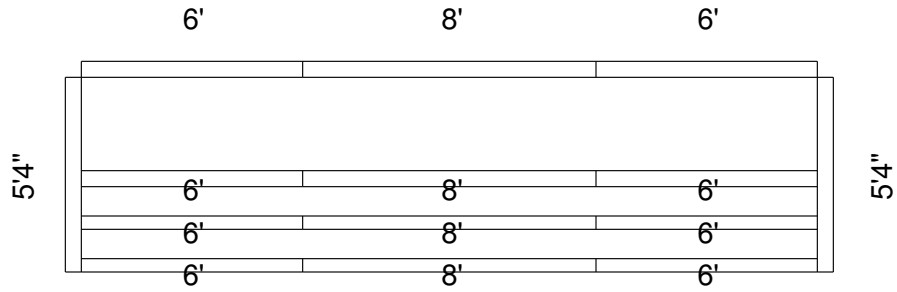

Side View - Steps