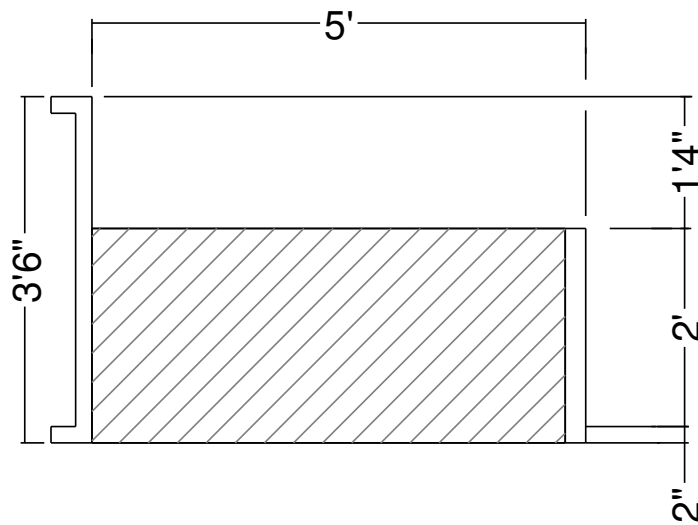

Side View

Royal Palm Pools, Inc.
Monroe, NC

7R 5 Ft Wedding Panel Sunledge-16 Detail
Dwg No.: RPBPF105-1