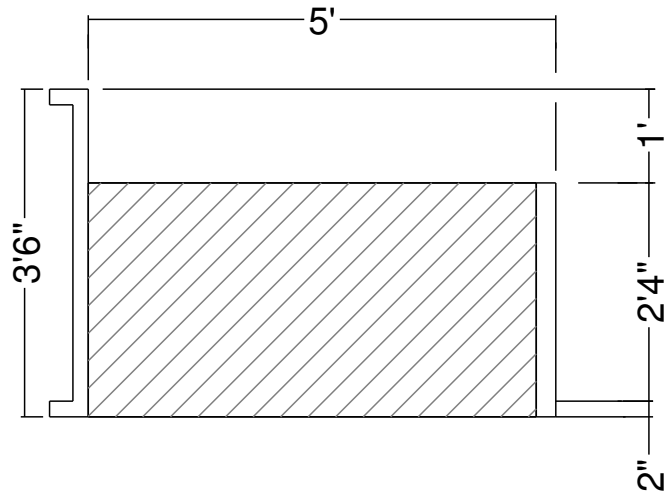

Side View

Royal Palm Pools, Inc.
Monroe, NC

8 Ft Panel Sunledge-12 Detail
Dwg No.: RPBPF073-1

Side View

Royal Palm Pools, Inc.
 Monroe, NC

8 Ft Panel Sunledge-16
 Dwg No.: RPBPF110-1

Royal Palm Pools, Inc.
 Monroe, NC

8 Ft x 10 Ft Panel Sunledge-12 Detail
 Dwg No.: RPBPF085-1

Side View

Royal Palm Pools, Inc.
Monroe, NC

10 Ft x 5 Ft Panel Sunledge-12 Detail
Dwg No.: RPBPF102-1

Side View

Royal Palm Pools, Inc.
 Monroe, NC