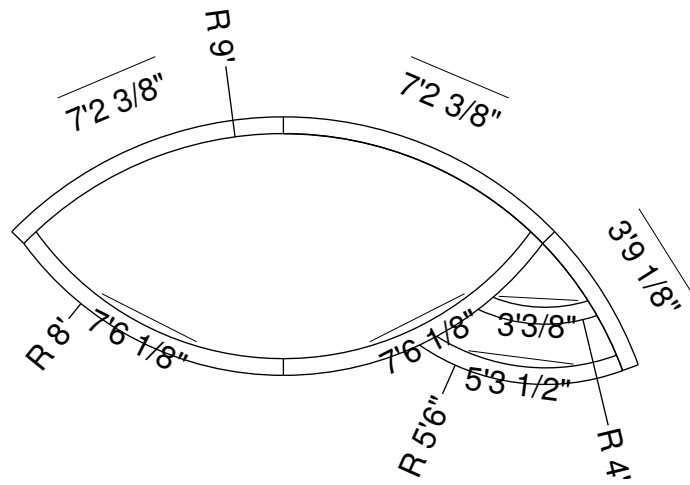

5R Wedding Panel Sunledge-Step-8 Detail
 Dwg No.: RPSPF192-1

Side View - Step

Royal Palm Pools, Inc.
 Monroe, NC

9R Wedding Cake Panel Sunledge-Step-8
 Dwg No.: RPSPF135-1

Side View

Royal Palm Pools, Inc.
Monroe, NC