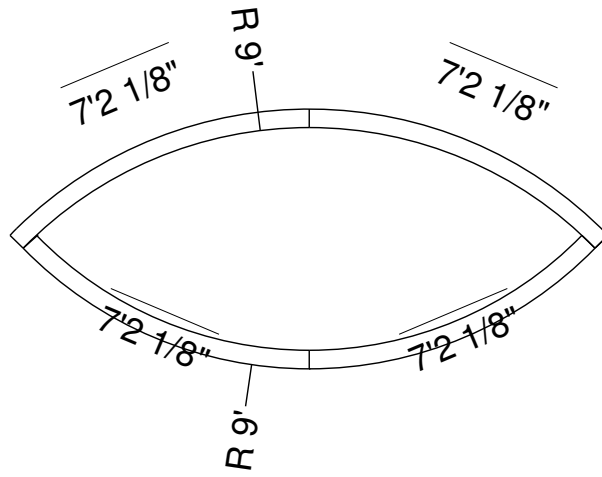

Royal Palm Pools, Inc.
Monroe, NC

9R Wedding Panel Sunledge-11
Dwg No.: RPBPF106-1