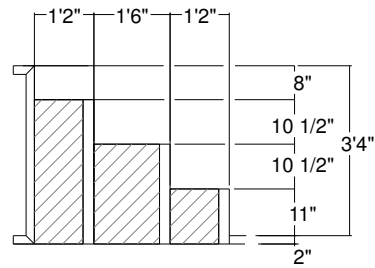

9R Wedding Panel Sunledge-Step-8 Detail
Dwg No.: RPSPF135-2

Royal Palm Pools, Inc.
Monroe, NC

2R 18 Ft Panel Sunledge-Step-Bench-8 Detail
Dwg No.: RPSPF171-1

Side View - Sunledge

Side View - Step

Side View - Bench