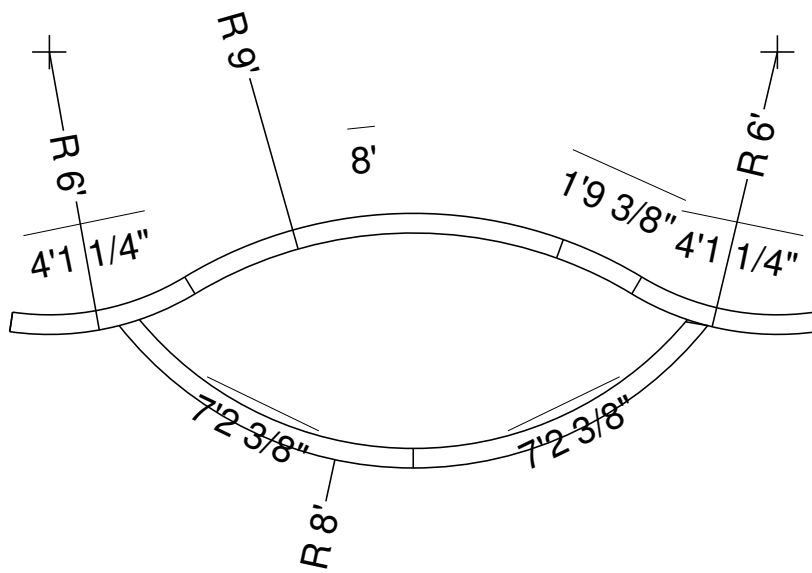

9R Panel Sunledge-11
 Dwg No.: RPBPF106-1

Royal Palm Pools, Inc.
 Monroe, NC

9R Panel Sunledge-12 Detail
 Dwg No.: RPBPF095-1

Royal Palm Pools, Inc.
 Monroe, NC

9R-4RR Panel Sunledge Detail
 Dwg No.: RPBPF120-1