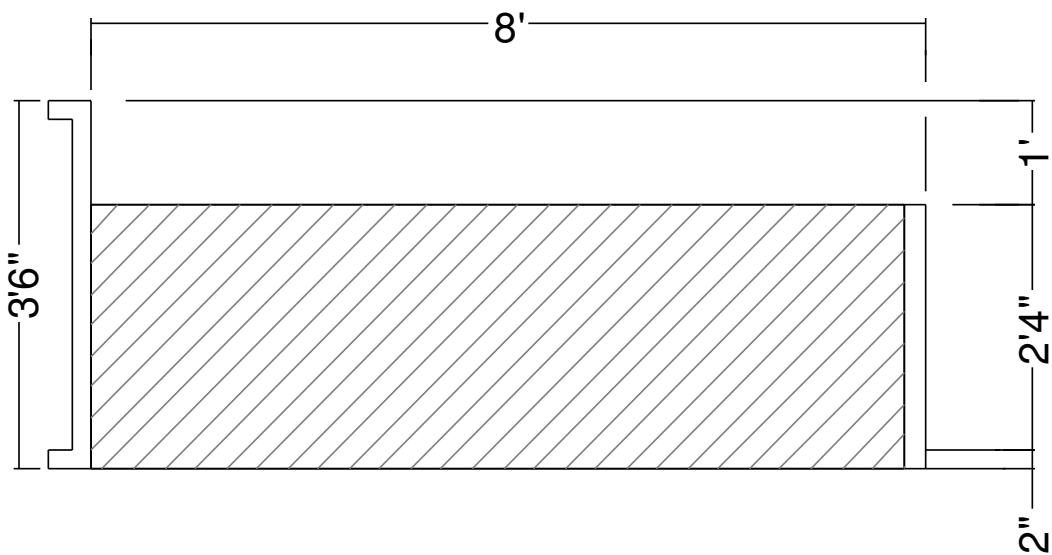

8 Ft x 10 Ft Panel Sunledge-12 Detail
 Dwg No.: RPBPF085-1

Side View

Royal Palm Pools, Inc.
Monroe, NC

10 Ft x 5 Ft Panel Sunledge-12 Detail
Dwg No.: RPBPF102-1

Side View

Royal Palm Pools, Inc.
 Monroe, NC

12 Ft x 8 Ft Panel Sunledge-12
 Dwg No.: RPBPF081-1

Royal Palm Pools, Inc.
 Monroe, NC

18 Ft x 6 Ft Panel Sunledge-12
 Dwg No.: RPBPF044-1

Royal Palm Pools, Inc.
 Monroe, NC

2R 8 Ft Panel Sunledge-12 Detail
 Dwg No.: RPBPF104-1