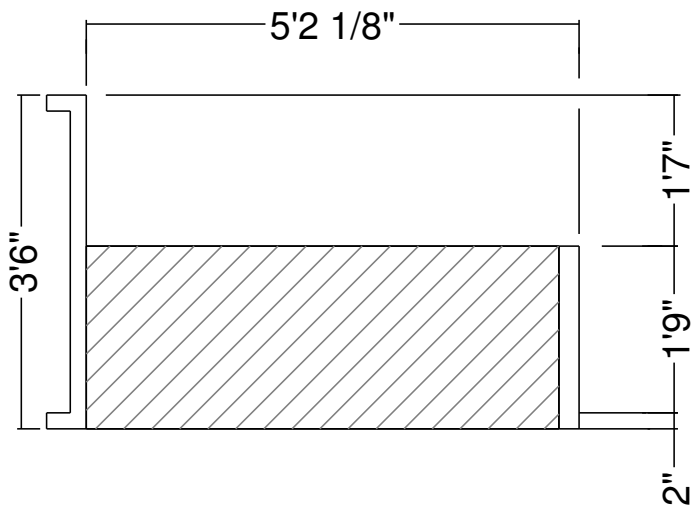

Royal Palm Pools, Inc.
Monroe, NC

9R-4RR Panel Sunledge Detail
Dwg No.: RPBPF120-1