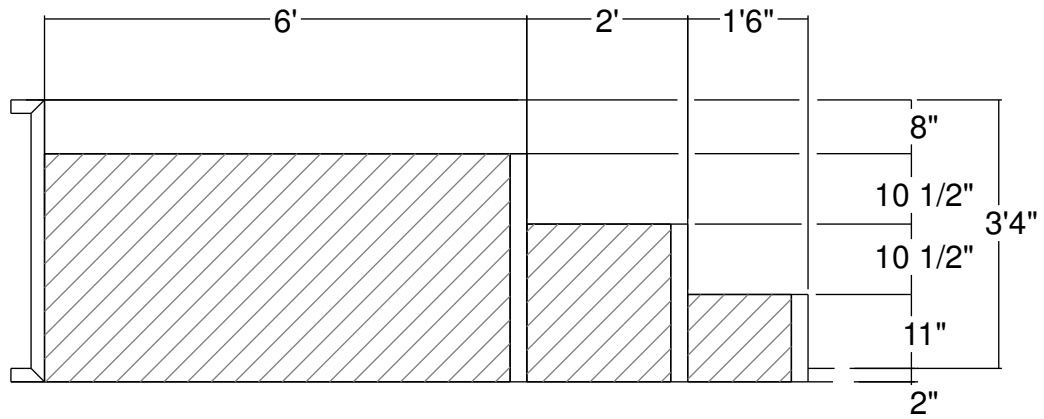

5R Wedding Panel Sunledge-Step-8 Detail
 Dwg No.: RPSPF192-1

Side View - Step

Royal Palm Pools, Inc.
 Monroe, NC

9R Wedding Cake Panel Sunledge-Step-8
 Dwg No.: RPSPF135-1

Side View

Royal Palm Pools, Inc.
Monroe, NC