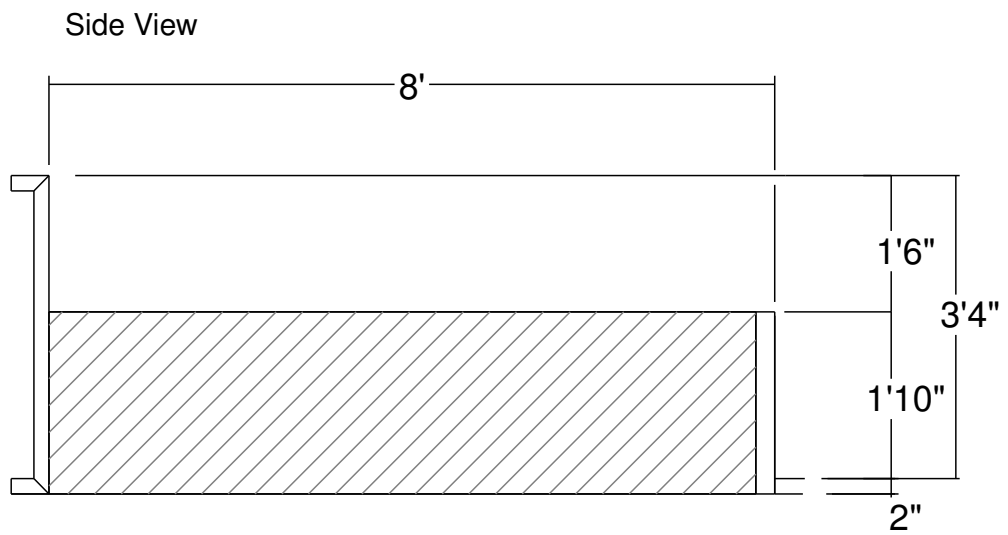

8 Ft x 10 Ft Panel Sunledge-12 Detail
 Dwg No.: RPBPF085-1

Side View

Royal Palm Pools, Inc.
Monroe, NC

10 Ft x 5 Ft Panel Sunledge-12 Detail
Dwg No.: RPBPF102-1

Side View

Royal Palm Pools, Inc.
 Monroe, NC

12 Ft x 8 Ft Panel Sunledge-12
 Dwg No.: RPBPF081-1

Royal Palm Pools, Inc.
 Monroe, NC

18 Ft x 6 Ft Panel Sunledge-12
 Dwg No.: RPBPF044-1

Royal Palm Pools, Inc.
 Monroe, NC

2R 8 Ft Panel Sunledge-12 Detail
 Dwg No.: RPBPF104-1