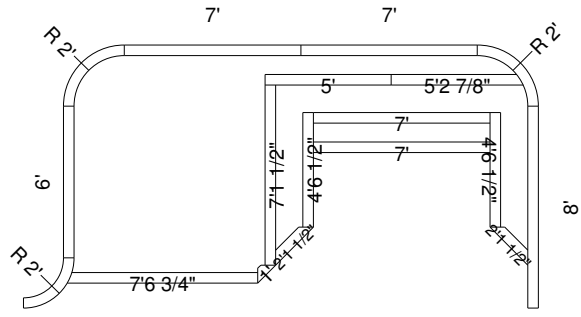

Royal Palm Pools, Inc.
Monroe, NC

2R 18 Ft Panel Sunledge-Step-Bench-8 Detail
Dwg No.: RPSPF171-1