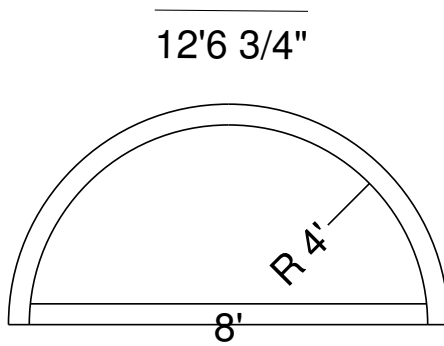

Royal Palm Pools, Inc.
Monroe, NC

4R 4 Ft Panel Sunledge-12
Dwg No.: RPBPF097-1