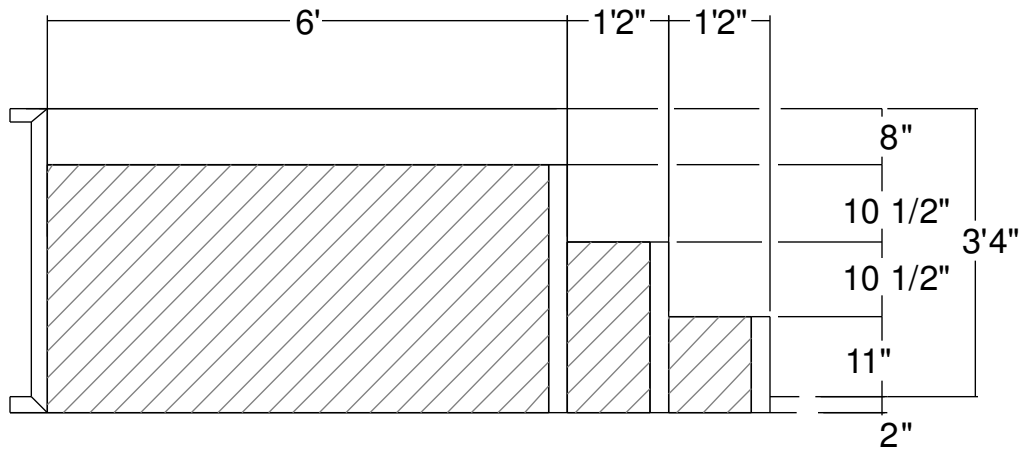

Side View

Royal Palm Pools, Inc.
 Monroe, NC

2R 10 Ft Panel Sunledge-Step-8 Detail
 Dwg No.: RPSPF156-1

Royal Palm Pools, Inc.
 Monroe, NC

2R 18 Ft Panel Sunledge-Step-8 Detail
 Dwg No.: RPSPF172-1

Royal Palm Pools, Inc.
 Monroe, NC