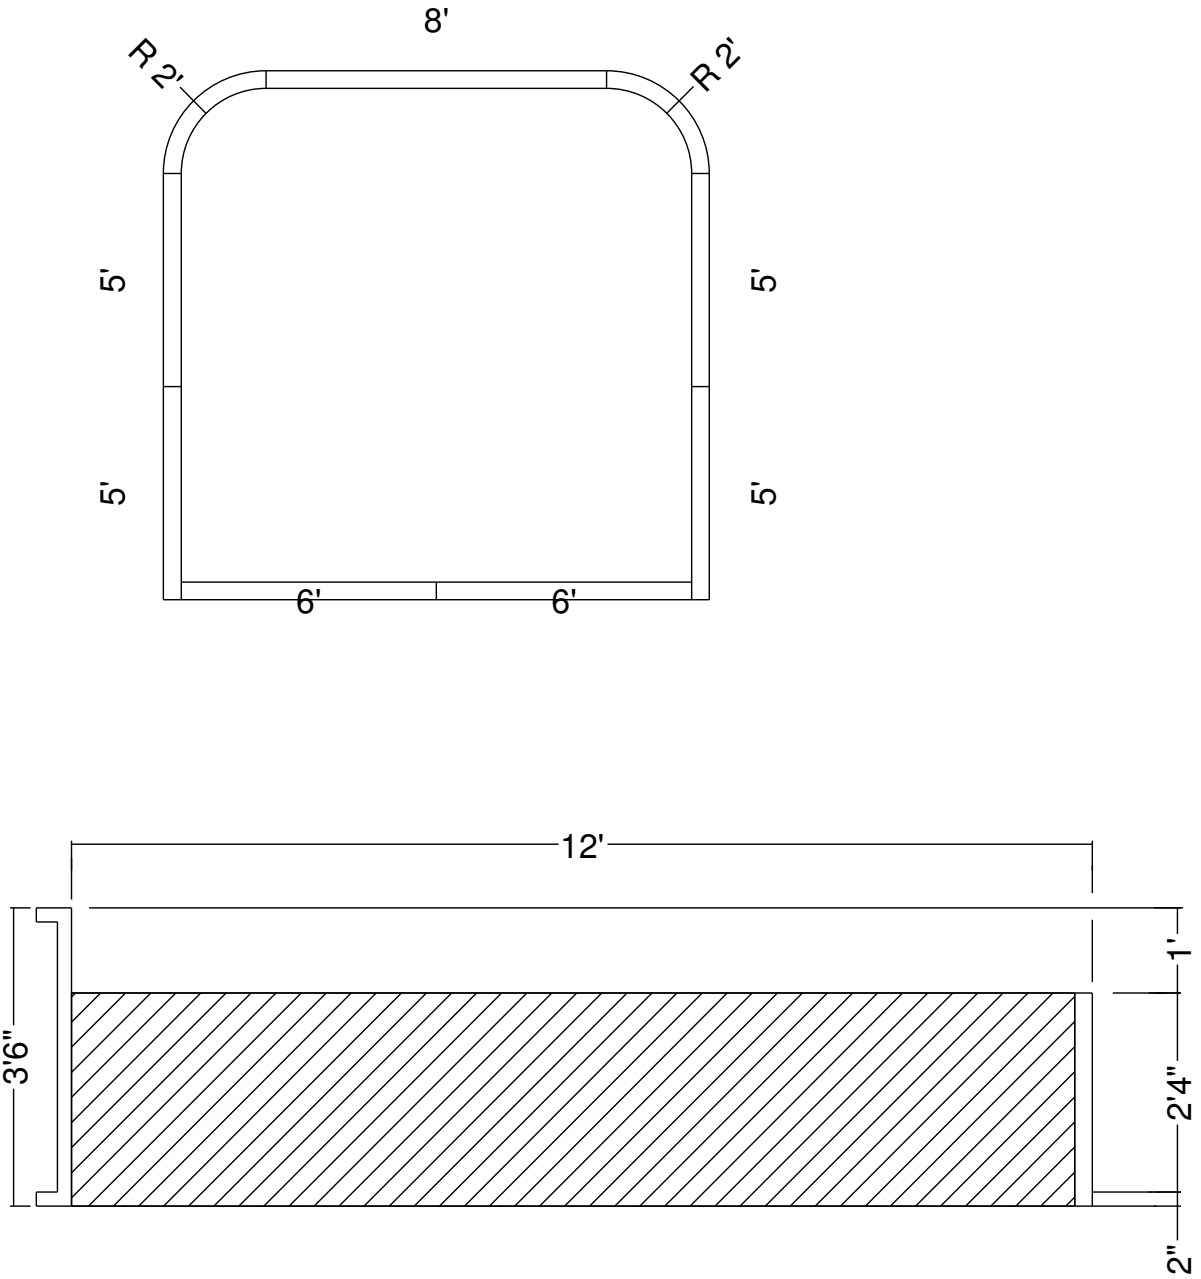

Royal Palm Pools, Inc.
Monroe, NC

2R 12 Ft Panel Sunledge-12 Detail
Dwg No.: RPBPF112-1